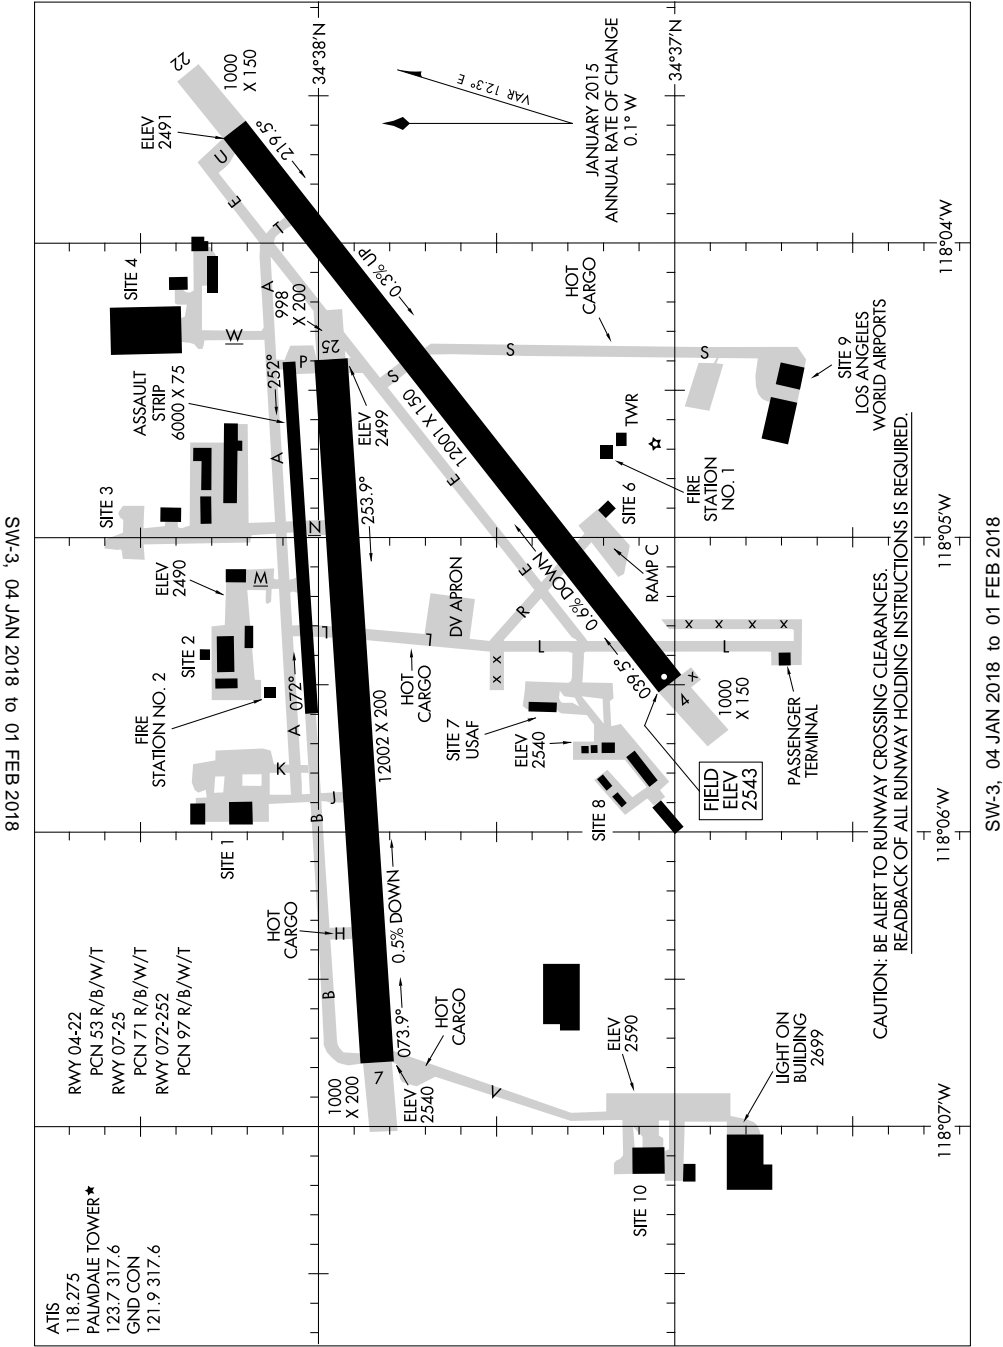

17173  
**AIRPORT DIAGRAM**

PALMDALE USAF PLANT 42 (PMD)  
 PALMDALE, CALIFORNIA

AL-310 (FAA)

SW-3, 04 JAN 2018 to 01 FEB 2018

SW-3, 04 JAN 2018 to 01 FEB 2018

CAUTION: BE ALERT TO RUNWAY CROSSING CLEARANCES.  
 READBACK OF ALL RUNWAY HOLDING INSTRUCTIONS IS REQUIRED.

ATIS  
 118.275  
 PALMDALE TOWER\*  
 123.7 317.6  
 GND CON  
 121.9 317.6

17173  
**AIRPORT DIAGRAM**

PALMDALE, CALIFORNIA  
 PALMDALE USAF PLANT 42 (PMD)