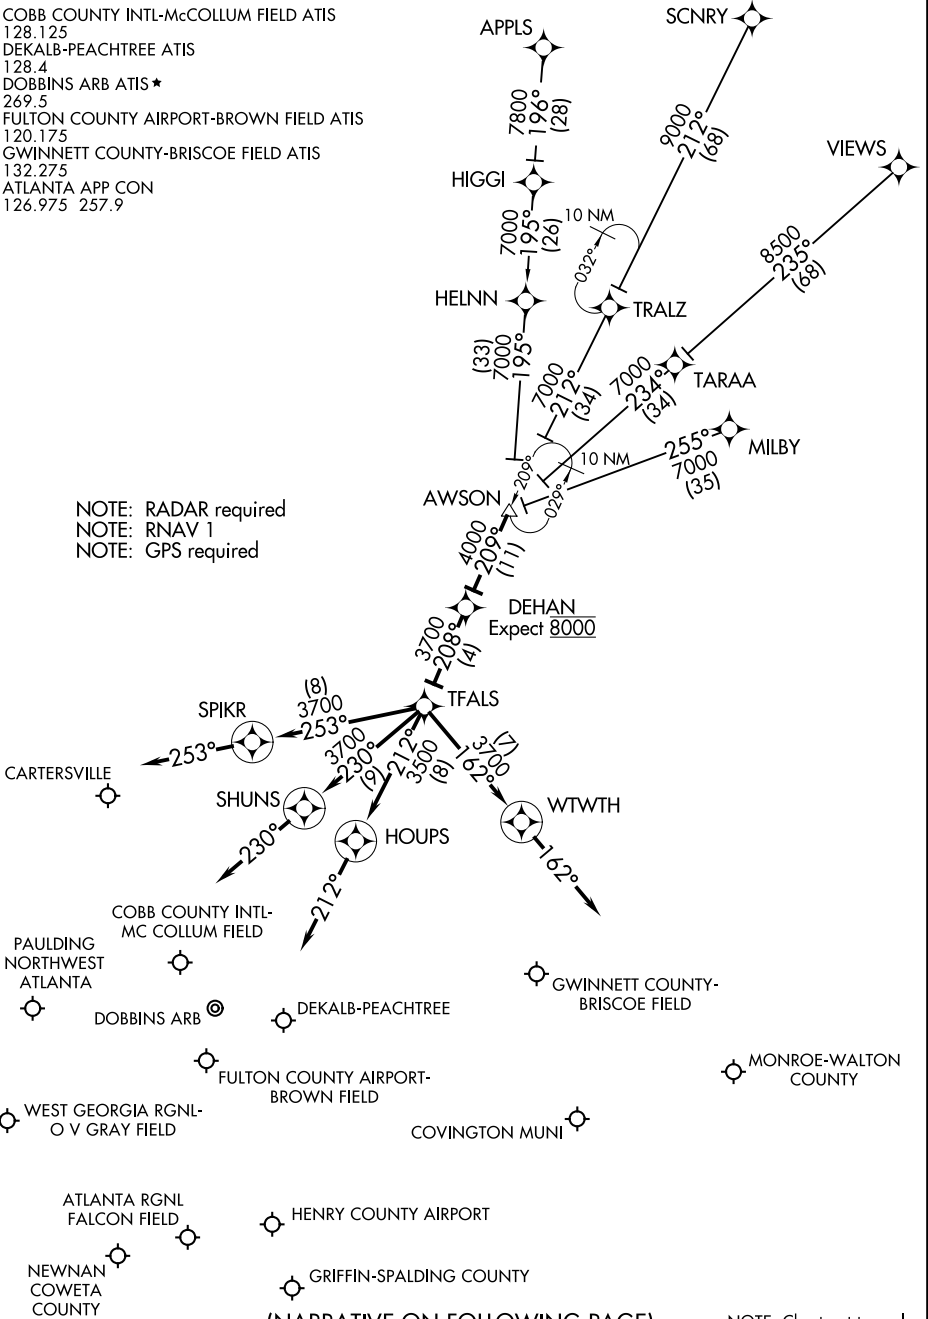

(AWSON.DEHAN1) 16315

DEHAN ONE ARRIVAL (RNAV)

ST-469 (FAA)

ATLANTA, GEORGIA

COBB COUNTY INTL-McCOLLUM FIELD ATIS
128.125
DEKALB-PEACHTREE ATIS
128.4
DOBBINS ARB ATIS *
269.5
FULTON COUNTY AIRPORT-BROWN FIELD ATIS
120.175
GWINNETT COUNTY-BRISCOE FIELD ATIS
132.275
ATLANTA APP CON
126.975 257.9

NOTE: RADAR required
NOTE: RNAV 1
NOTE: GPS required

(NARRATIVE ON FOLLOWING PAGE)

NOTE: Chart not to scale.

DEHAN ONE ARRIVAL (RNAV)

(AWSON.DEHAN1) 15SEP16

ATLANTA, GEORGIA

SE-4, 04 JAN 2018 to 01 FEB 2018

SE-4, 04 JAN 2018 to 01 FEB 2018