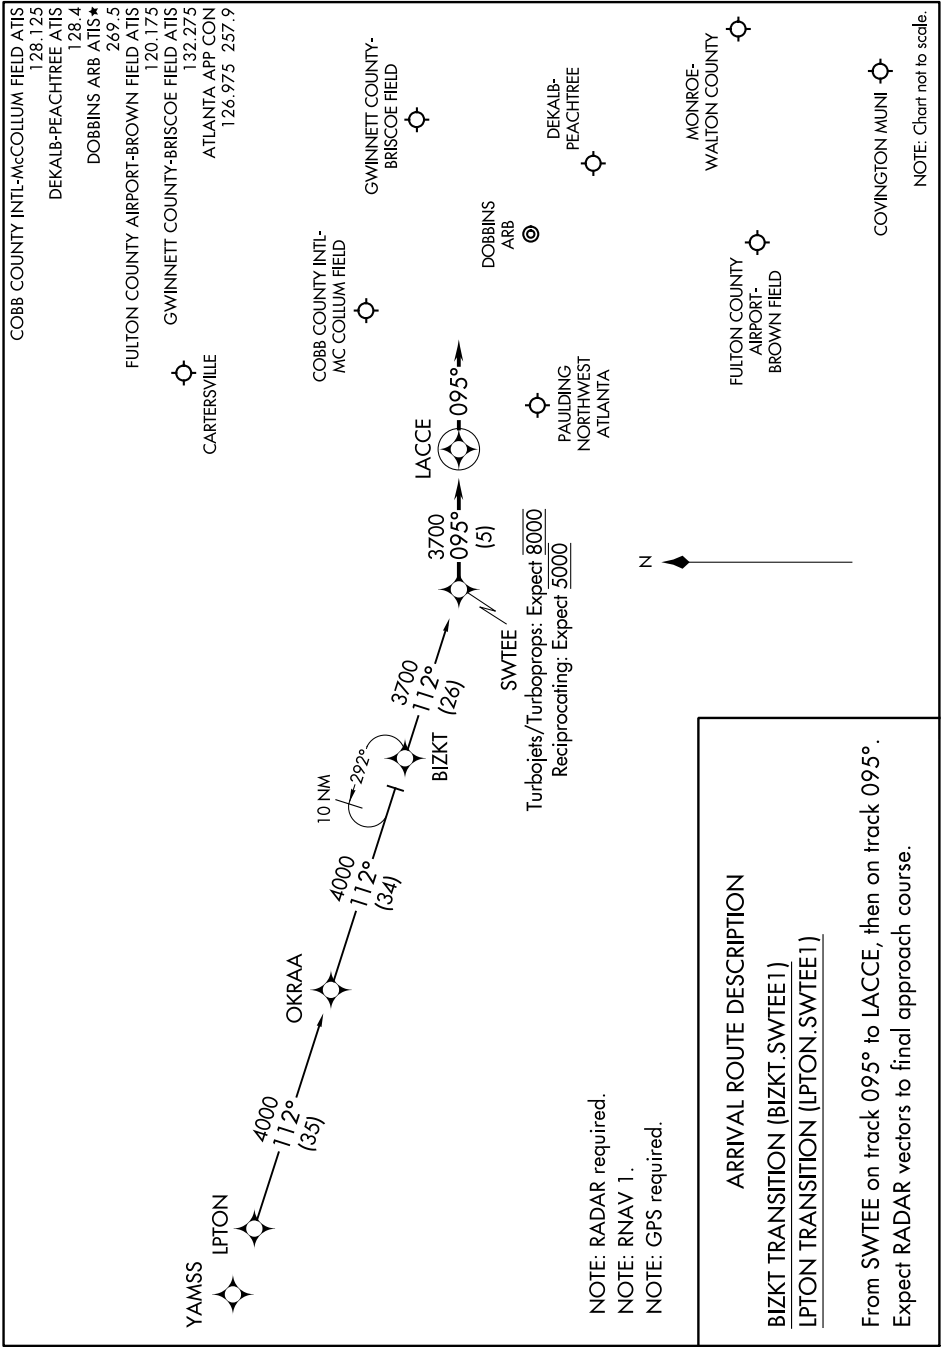

(SWTEE.SWTEE1) 16315

SWTEE ONE ARRIVAL (RNAV)

ST-469 (FAA)

ATLANTA, GEORGIA

SE-4, 04 JAN 2018 to 01 FEB 2018

SWTEE ONE ARRIVAL (RNAV)

(SWTEE.SWTEE1) 15SEP16

ATLANTA, GEORGIA

SE-4, 04 JAN 2018 to 01 FEB 2018