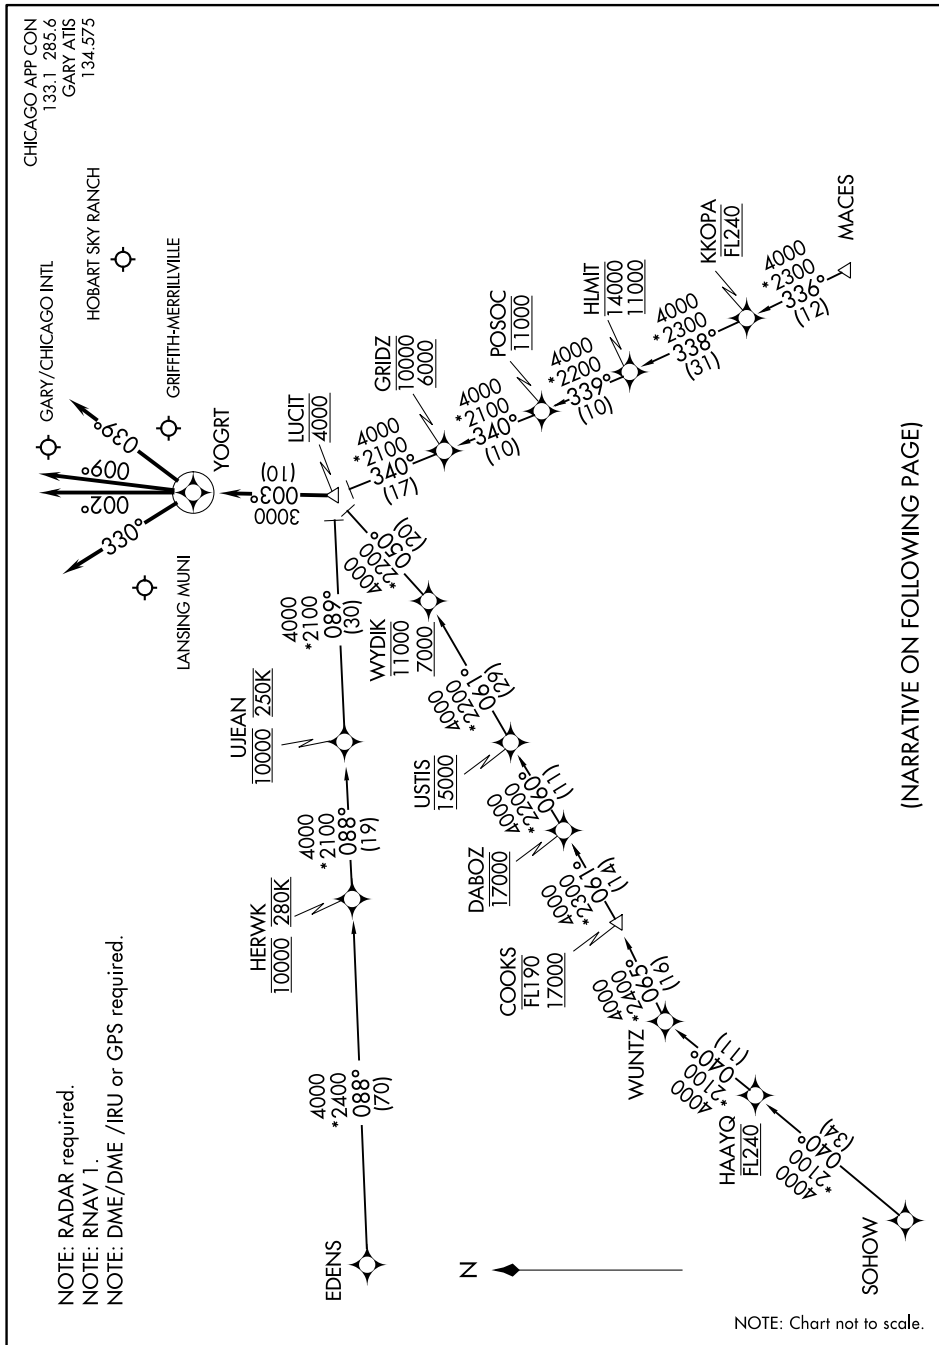

LUCIT ONE ARRIVAL (RNAV)

GARY, INDIANA

EC-2, 04 JAN 2018 to 01 FEB 2018

(NARRATIVE ON FOLLOWING PAGE)

EC-2, 04 JAN 2018 to 01 FEB 2018

LUCIT ONE ARRIVAL (RNAV)

GARY, INDIANA