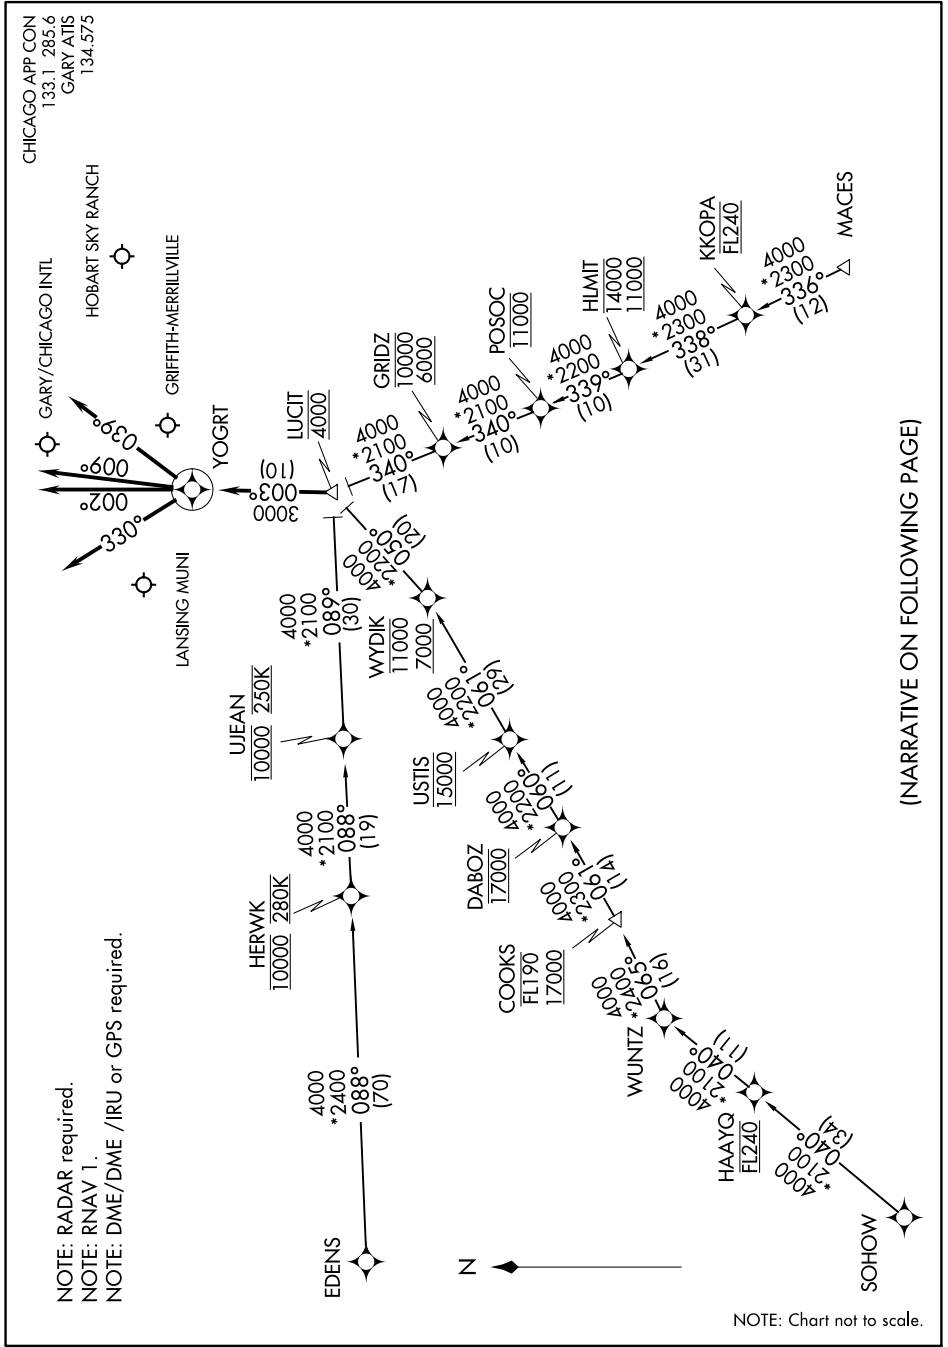

LUCIT ONE ARRIVAL (RNAV)

GARY, INDIANA

EC-2, 04 JAN 2018 to 01 FEB 2018

(NARRATIVE ON FOLLOWING PAGE)

LUCIT ONE ARRIVAL (RNAV)

GARY, INDIANA

EC-2, 04 JAN 2018 to 01 FEB 2018