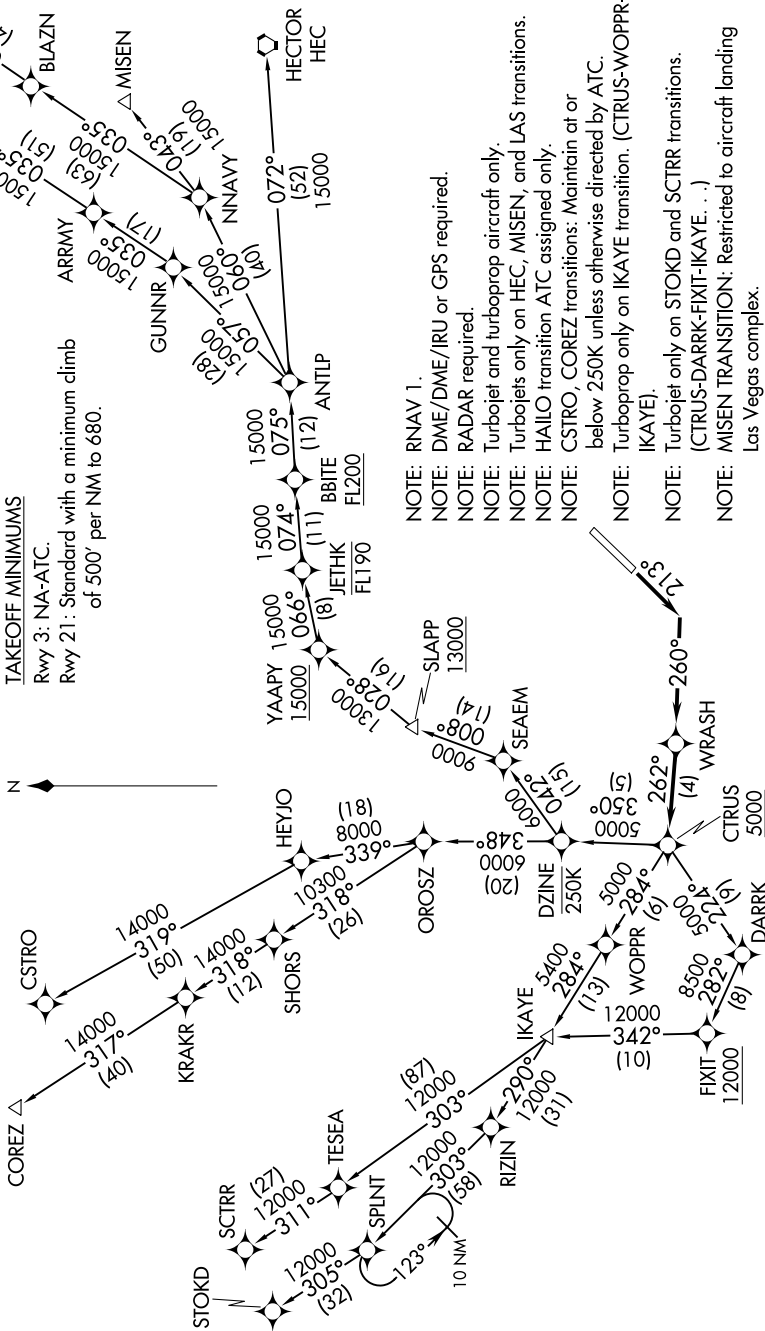

CTRUS TWO DEPARTURE (RNAV)

AL-5023 (FAA)

SANTA MONICA MUNI (SMO)
SANTA MONICA, CALIFORNIA

SW-3, 04 JAN 2018 to 01 FEB 2018

**TOP ALTITUDE:
IKAYE TRANSITION: AS ASSIGNED BY ATC;
ALL OTHER TRANSITIONS: FL230**

ATIS 119.15
SANTA MONICA TOWER* 120.1 257.8
SOCAL DEP CON 125.2 323.275

(NARRATIVE ON FOLLOWING PAGE)

NOTE: Chart not to scale.

SW-3, 04 JAN 2018 to 01 FEB 2018

CTRUS TWO DEPARTURE (RNAV)

SANTA MONICA, CALIFORNIA
SANTA MONICA MUNI (SMO)