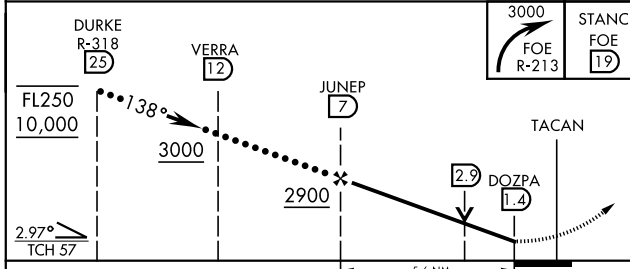

▽ * Inoperative table does not apply.

SALS **(A2)**

MISSED APPROACH: Climbing right turn to 3000 via FOE TACAN R-213 to STANC/19 DME and hold.

ATIS 128.25	KANSAS CITY CENTER 123.8 343.7	FORBES TOWER ★ 120.8 (CTAF) 340.2	GND CON 121.7 275.8	ASOS
-----------------------	--	---	-------------------------------	------

EMERG SAFE ALT 100 NM 3600

CATEGORY	C	D	E
S-13 *	1600-1¼ 535 (600-1¼)	1600-1½ 535 (700-2)	(600-1½)
CIRCLING	1600-1½ 522 (600-1½)	1700-2 622 (700-2)	1720-2¼ 642 (700-2¼)

HI-TACAN RWY 13

NC-2. 01 FEB 2018 to 01 MAR 2018