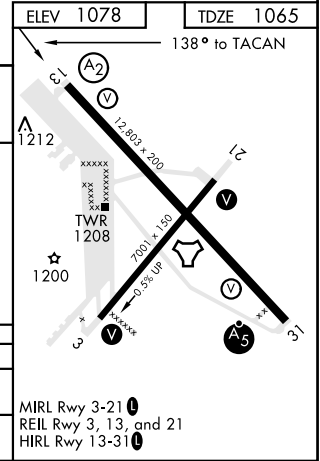

HI-TACAN RWY 13

TACAN FOE Chan 53	APCH CRS 138°	Rwy Idg TDZE 1065 Arpt Elev 1078	JAL-424 [USAF]	TOPEKA RGNL (KFOE)
-----------------------------	-------------------------	--	----------------	--------------------

▽ * Inoperative table does not apply.

SALS **(A2)**

MISSED APPROACH: Climbing right turn to 3000 via FOE TACAN R-213 to STANC/19 DME and hold.

ATIS 128.25	KANSAS CITY CENTER 123.8 343.7	FORBES TOWER ★ 120.8 (CTAF) 340.2	GND CON 121.7 275.8	ASOS
-----------------------	--	---	-------------------------------	------

EMERG SAFE ALT 100 NM 3600

CATEGORY	C	D	E
S-13 *	1600-1¼ 535 (600-1¼)	1600-1½ 535 (700-2)	(600-1½)
CIRCLING	1600-1½ 522 (600-1½)	1700-2 622 (700-2)	1720-2¼ 642 (700-2¼)

HI-TACAN RWY 13

NC-2. 01 FEB 2018 to 01 MAR 2018