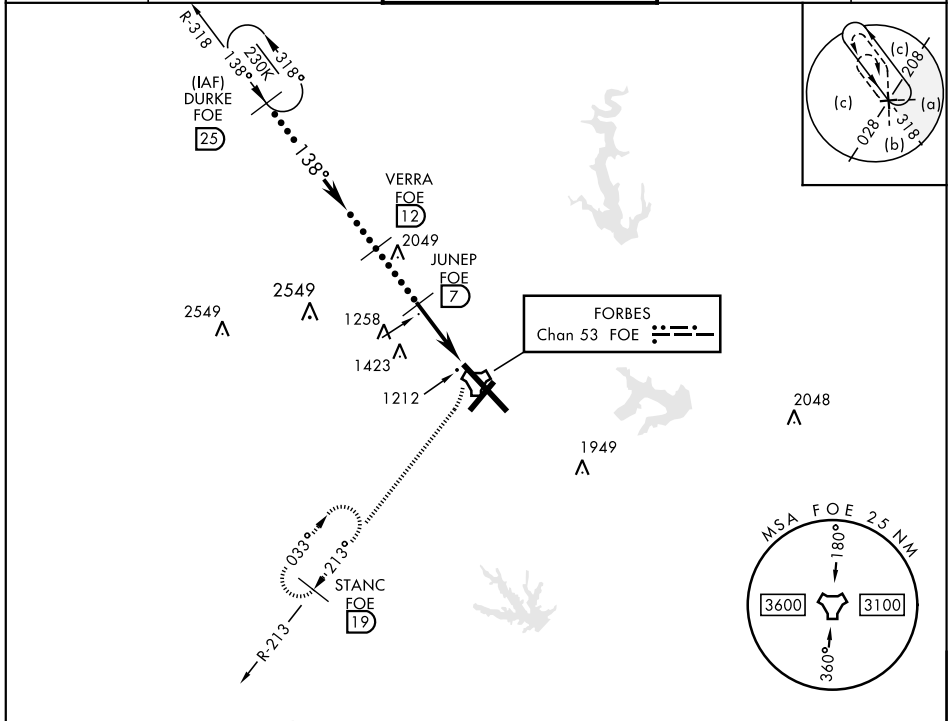

HI-TACAN RWY 13

TACAN FOE Chan 53	APCH CRS 138°	Rwy Idg TDZE 1065 Arpt Elev 1078	JAL-424 [USAF]	TOPEKA RGNL (KFOE)
-----------------------------	-------------------------	--	----------------	--------------------

▽ * Inoperative table does not apply.

SALS **(A2)**

MISSED APPROACH: Climbing right turn to 3000 via FOE TACAN R-213 to STANC/19 DME and hold.

ATIS 128.25	KANSAS CITY CENTER 123.8 343.7	FORBES TOWER ★ 120.8 (CTAF) 340.2	GND CON 121.7 275.8	ASOS
-----------------------	--	---	-------------------------------	------

EMERG SAFE ALT 100 NM 3600

CATEGORY	C	D	E
S-13 *	1600-1¼ 535 (600-1¼)	1600-1½ 535 (700-2)	(600-1½)
CIRCLING	1600-1½ 522 (600-1½)	1700-2 622 (700-2)	1720-2¼ 642 (700-2¼)

HI-TACAN RWY 13

NC-2. 01 FEB 2018 to 01 MAR 2018

NC-2. 01 FEB 2018 to 01 MAR 2018