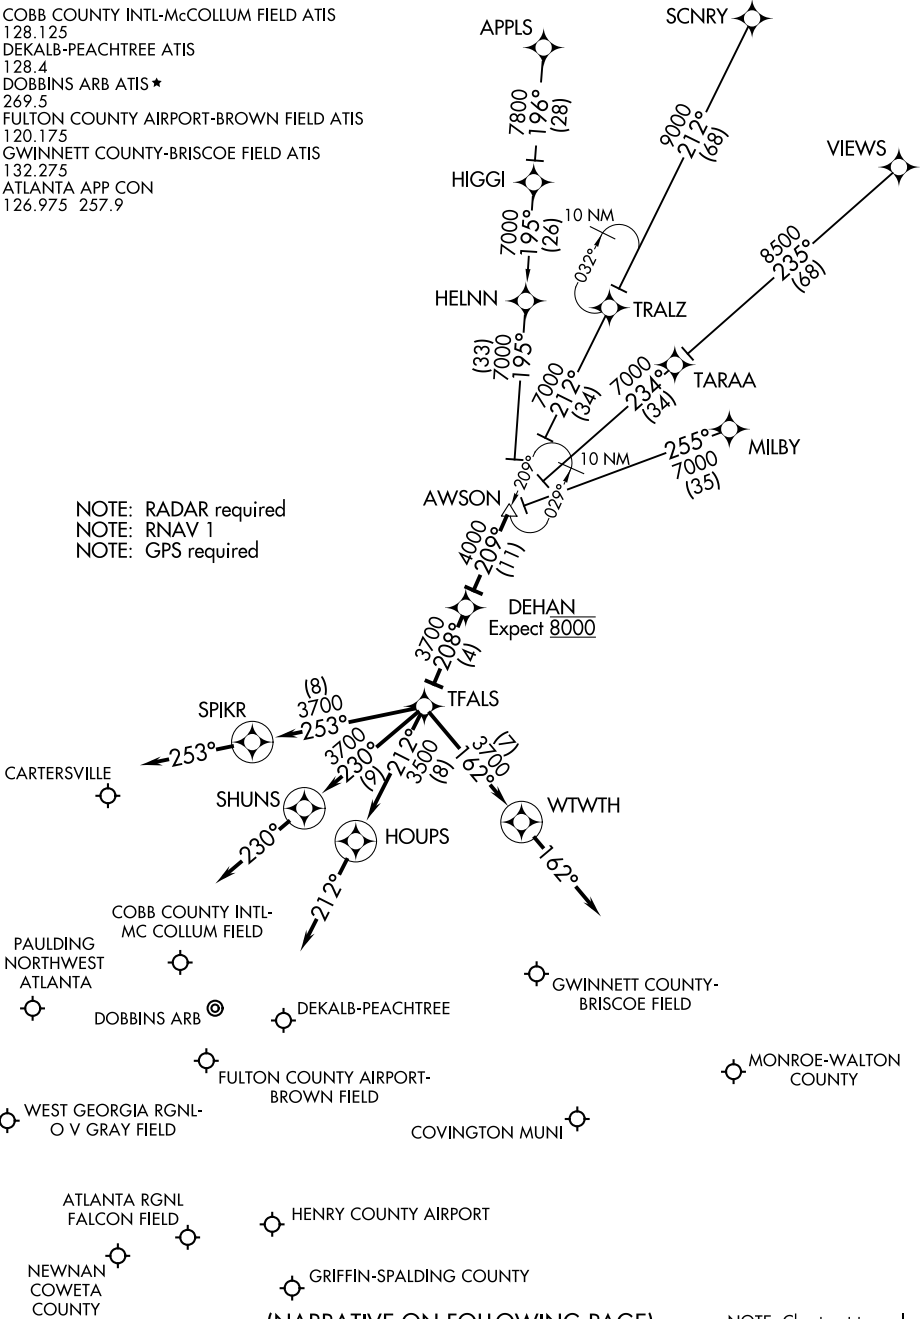

(AWSON.DEHAN1) 16315

# DEHAN ONE ARRIVAL (RNAV)

ST-469 (FAA)

ATLANTA, GEORGIA

COBB COUNTY INTL-McCOLLUM FIELD ATIS  
128.125  
DEKALB-PEACHTREE ATIS  
128.4  
DOBBINS ARB ATIS \*  
269.5  
FULTON COUNTY AIRPORT-BROWN FIELD ATIS  
120.175  
GWINNETT COUNTY-BRISCOE FIELD ATIS  
132.275  
ATLANTA APP CON  
126.975 257.9

NOTE: RADAR required  
NOTE: RNAV 1  
NOTE: GPS required

(NARRATIVE ON FOLLOWING PAGE)

NOTE: Chart not to scale.

# DEHAN ONE ARRIVAL (RNAV)

(AWSON.DEHAN1) 15SEP16

ATLANTA, GEORGIA

SE-4, 01 FEB 2018 to 01 MAR 2018

SE-4, 01 FEB 2018 to 01 MAR 2018