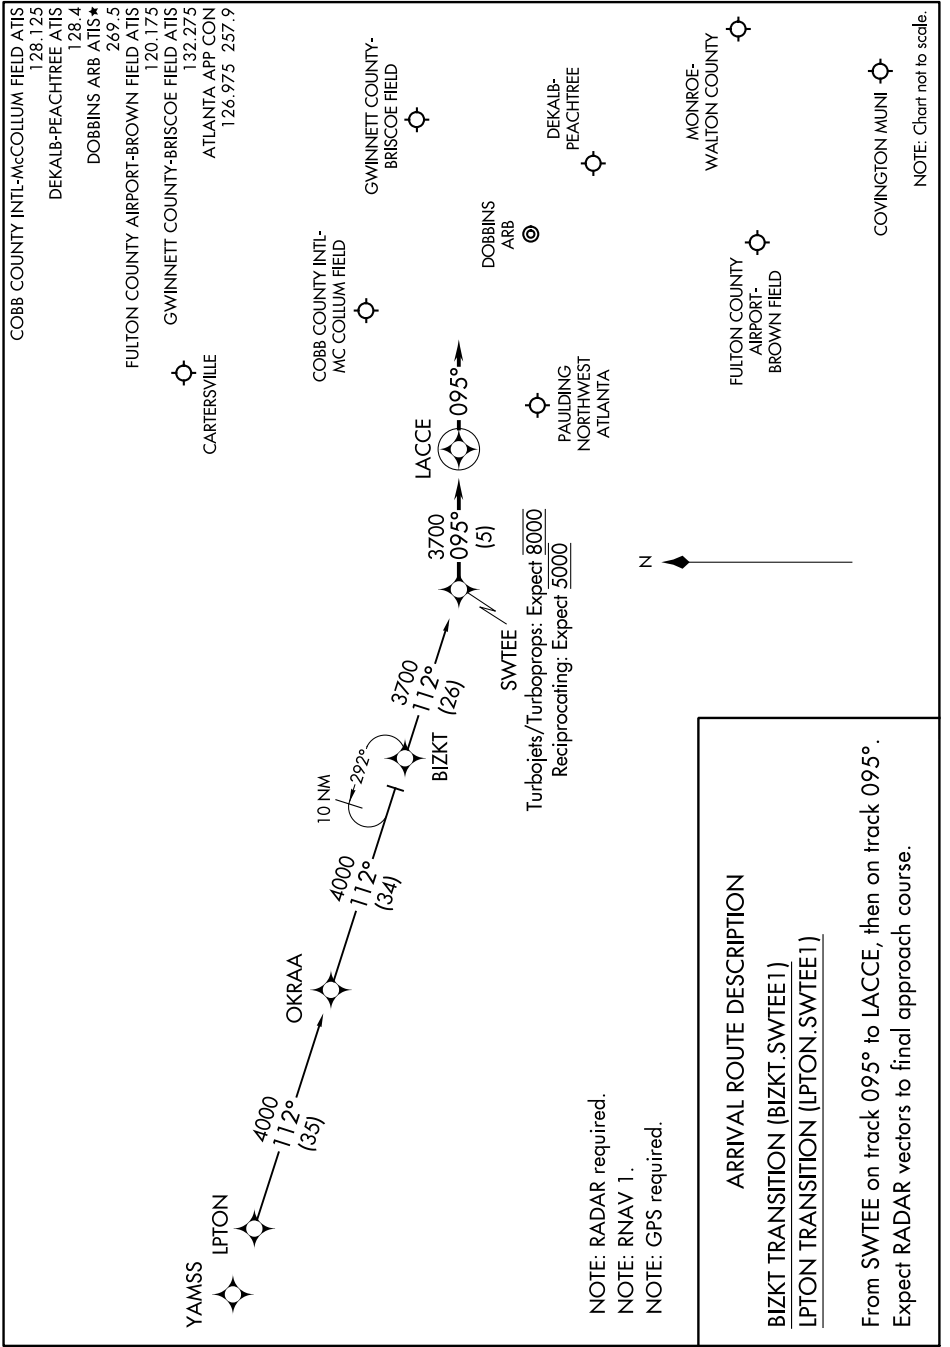

(SWTEE.SWTEE1) 16315

# SWTEE ONE ARRIVAL (RNAV)

ST-469 (FAA)

ATLANTA, GEORGIA

SE-4, 01 FEB 2018 to 01 MAR 2018

# SWTEE ONE ARRIVAL (RNAV)

(SWTEE.SWTEE1) 15SEP16

ATLANTA, GEORGIA

SE-4, 01 FEB 2018 to 01 MAR 2018