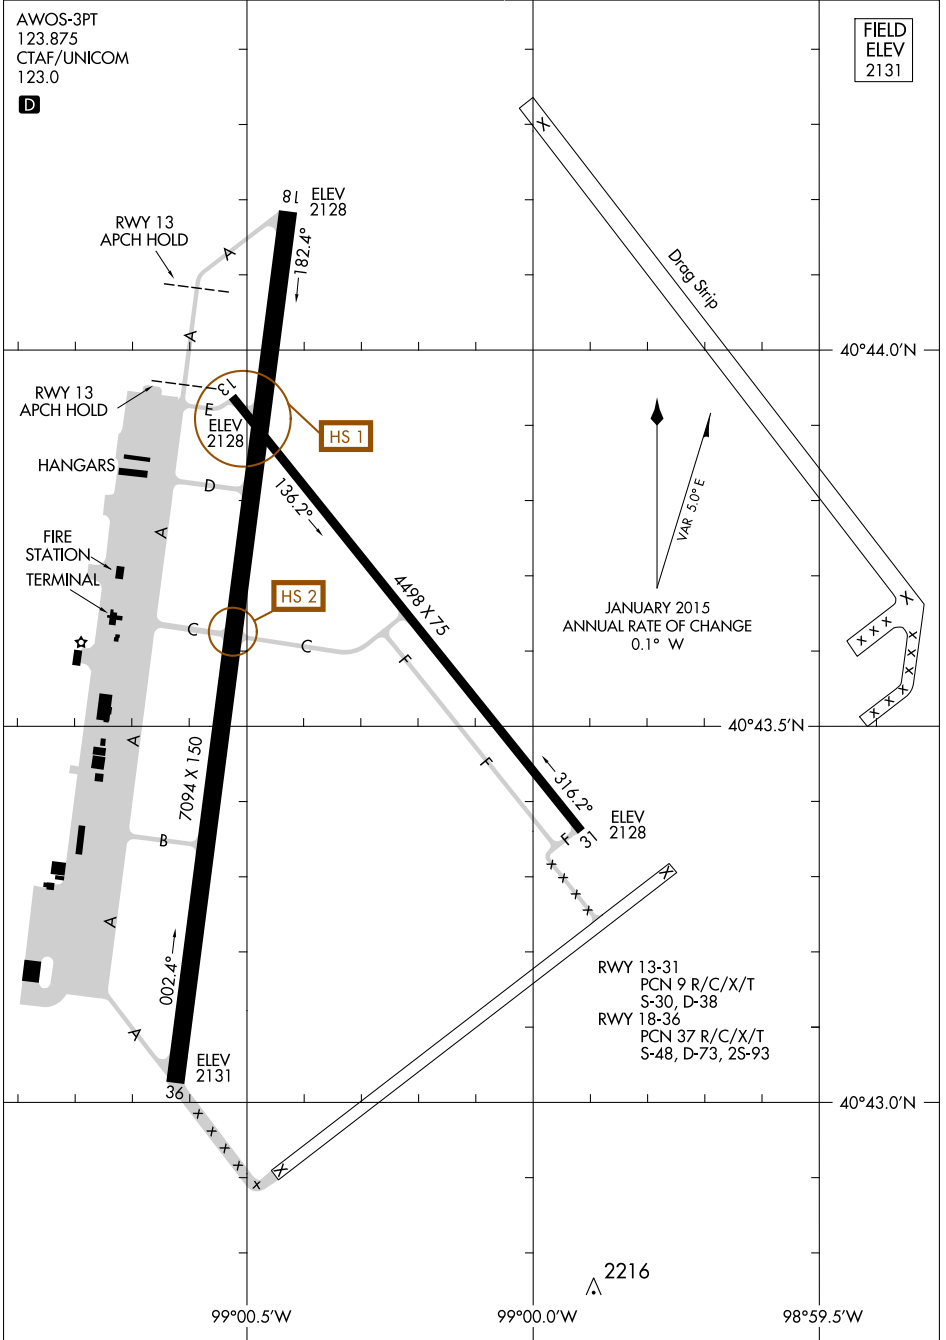

# AIRPORT DIAGRAM

AL-541 (FAA)

KEARNEY RGNL (E.A.R)  
KEARNEY, NEBRASKA

AWOS-3PT  
123.875  
CTAF/UNICOM  
123.0

**D**

FIELD  
ELEV  
2131

NC-2: 01 FEB 2018 to 01 MAR 2018

NC-2: 01 FEB 2018 to 01 MAR 2018

# AIRPORT DIAGRAM

17285

KEARNEY, NEBRASKA  
KEARNEY RGNL (E.A.R)