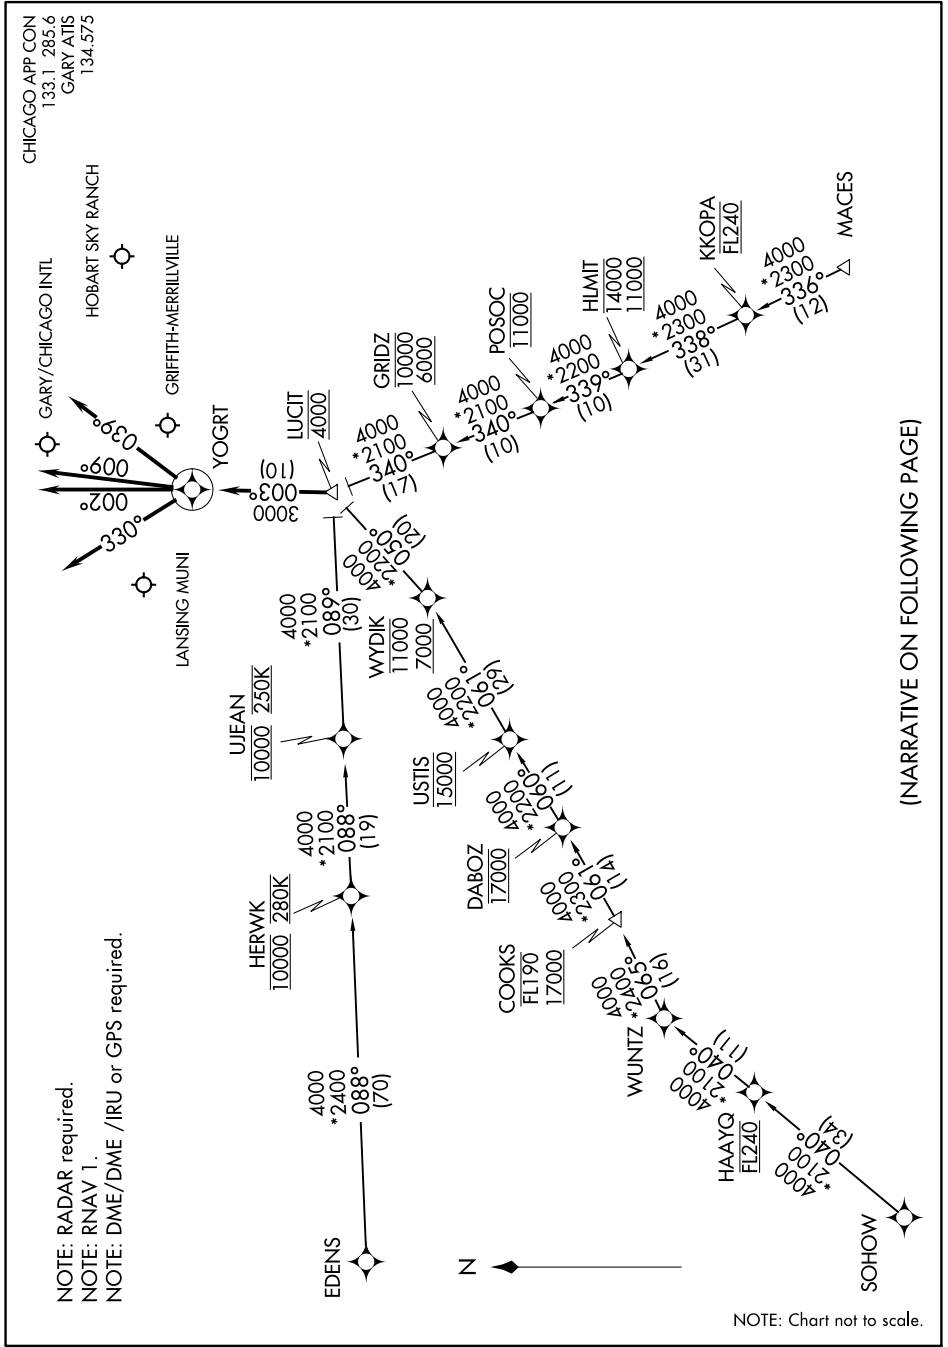

LUCIT ONE ARRIVAL (RNAV)

GARY, INDIANA

EC-2. 01 FEB 2018 to 01 MAR 2018

(NARRATIVE ON FOLLOWING PAGE)

LUCIT ONE ARRIVAL (RNAV)

GARY, INDIANA

EC-2. 01 FEB 2018 to 01 MAR 2018