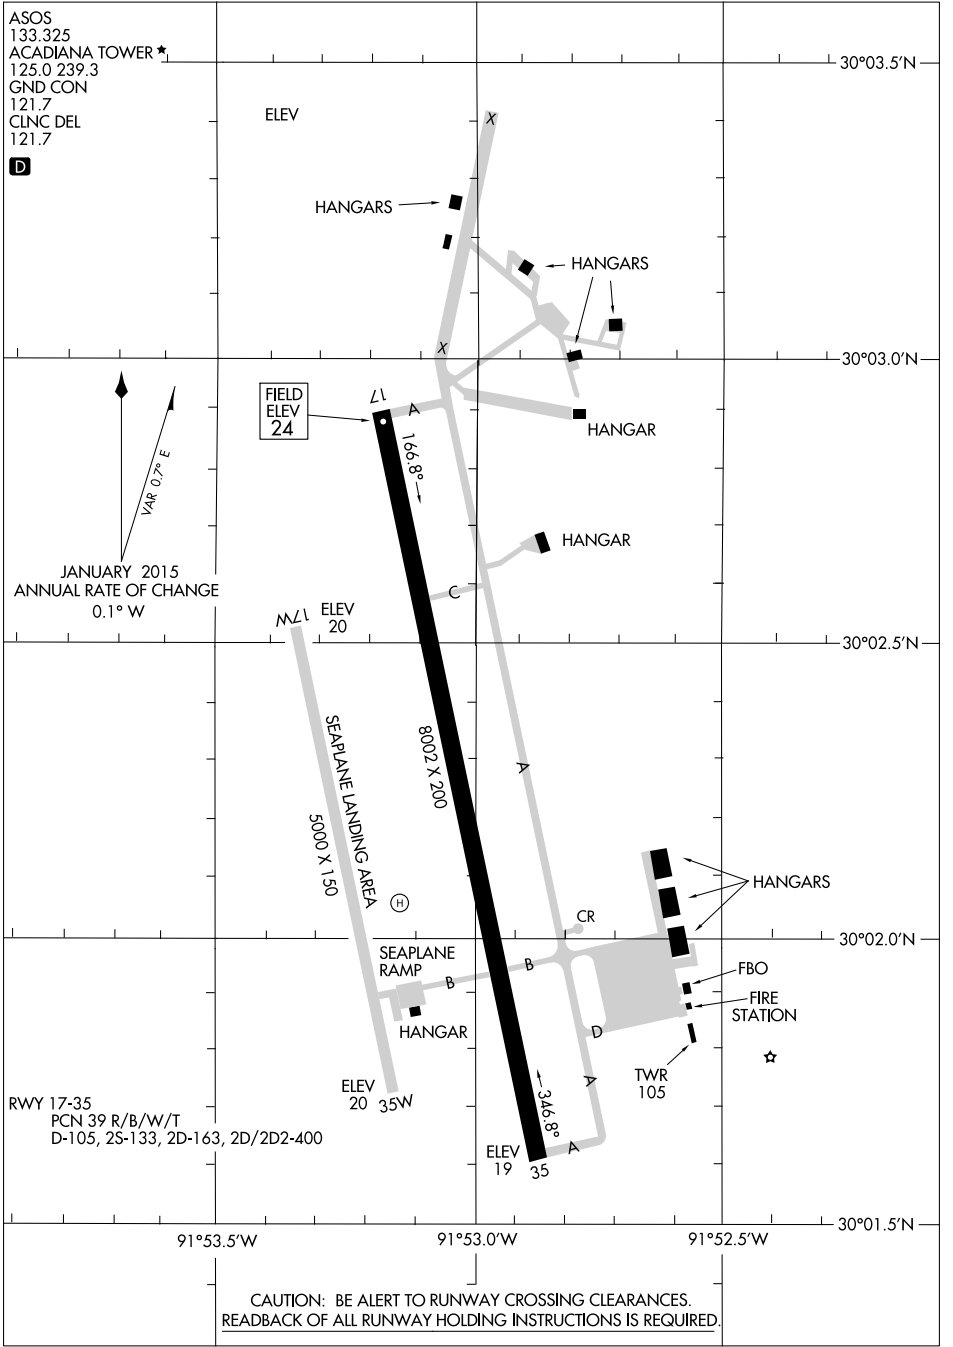

17117 **AIRPORT DIAGRAM** AL-5040 (FAA) **ACADIANA RGNL (A.R.A.)**
 NEW IBERIA, LOUISIANA

SC-4, 01 FEB 2018 to 01 MAR 2018

SC-4, 01 FEB 2018 to 01 MAR 2018

AIRPORT DIAGRAM 17117 **NEW IBERIA, LOUISIANA**
ACADIANA RGNL (A.R.A.)