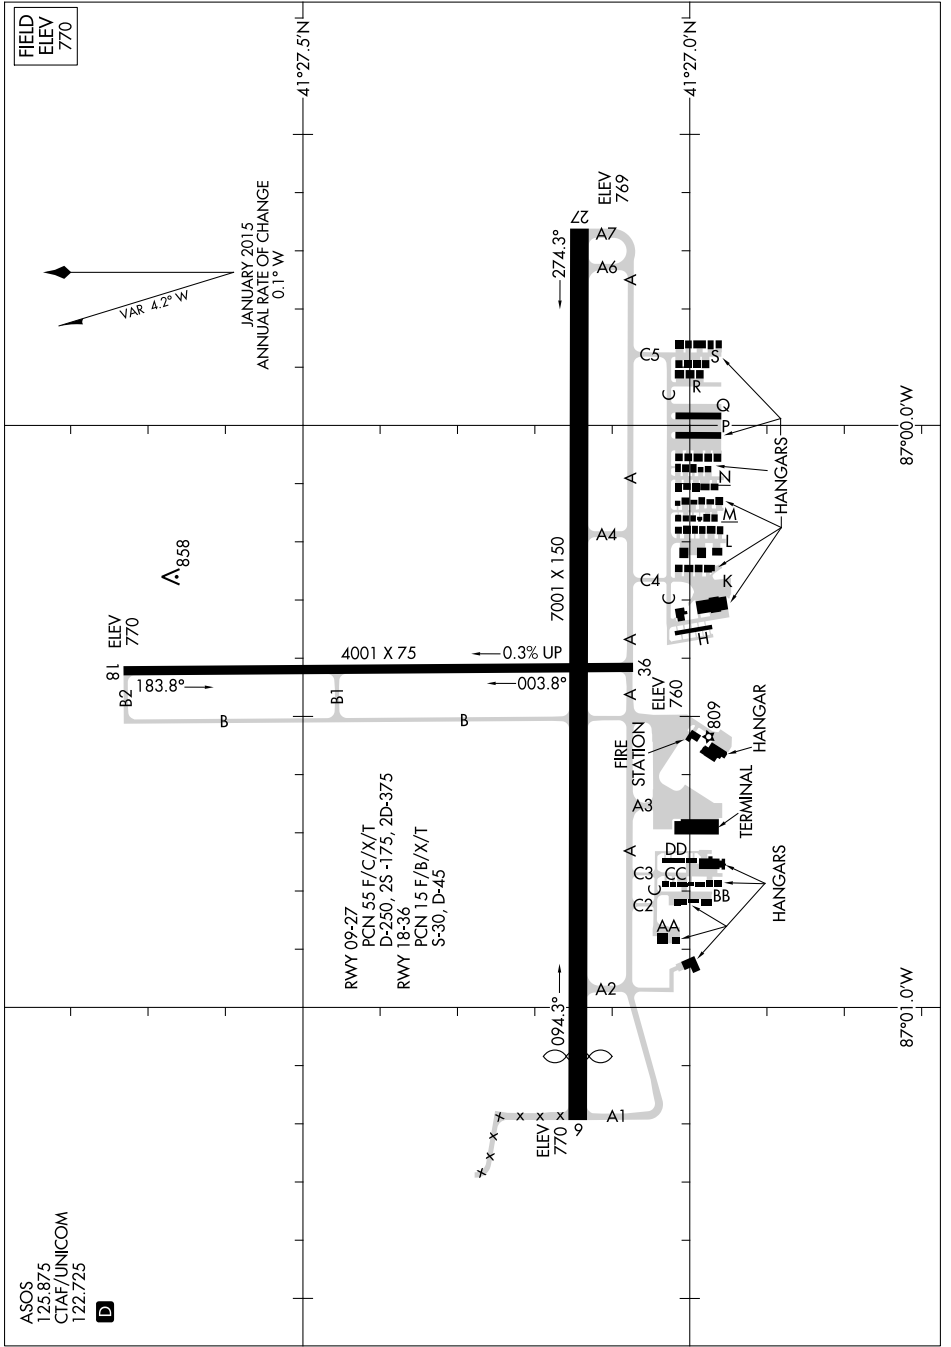

AIRPORT DIAGRAM

AL-5460 (FAA)

PORTER COUNTY RGNL (VPZ)
VALPARAISO, INDIANA

FIELD
ELEV
770

JANUARY 2015
ANNUAL RATE OF CHANGE
0.1° W

EC-2, 01 FEB 2018 to 01 MAR 2018

AIRPORT DIAGRAM

VALPARAISO, INDIANA
PORTER COUNTY RGNL (VPZ)