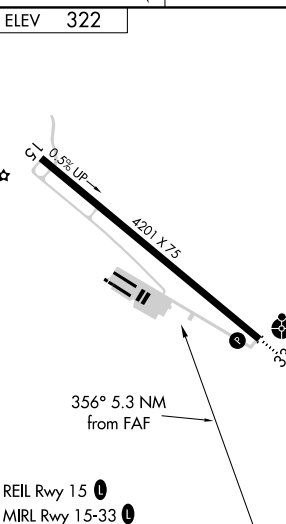

VOR/DME PSM 116.5 Chan 112	APP CRS 356°	Rwy Idg TDZE Apt Elev N/A N/A 322

VOR/DME-A
SKYHAVEN (DAW)

⚠ When local altimeter not received, use Portsmouth altimeter setting and increase all MDA 80 feet, and Circling visibility Cat B-C ¼ SM.
⚠ MISSED APPROACH: Climbing left turn to 3500 on heading 270° and CON VOR/DME R-095 to CON VOR/DME and hold.

ASOS
135.275

BOSTON APP CON
125.05 269.4

UNICOM
122.7 (CTAF) **⓪**

CATEGORY	A	B	C	D
CIRCLING	1020-1	698 (700-1)	1020-2 698 (700-2)	NA

NE-1, 01 FEB 2018 to 01 MAR 2018

NE-1, 01 FEB 2018 to 01 MAR 2018