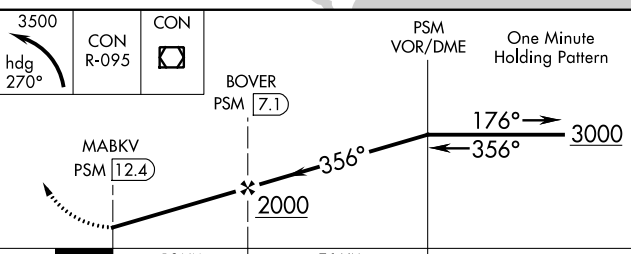

VOR/DME PSM 116.5 Chan 112	APP CRS 356°	Rwy Idg TDZE Apt Elev N/A N/A 322

VOR/DME-A
SKYHAVEN (DAW)

⚠ When local altimeter not received, use Portsmouth altimeter setting and increase all MDA 80 feet, and Circling visibility Cat B-C ¼ SM.
⚠ MISSED APPROACH: Climbing left turn to 3500 on heading 270° and CON VOR/DME R-095 to CON VOR/DME and hold.

ASOS
135.275

BOSTON APP CON
125.05 269.4

UNICOM
122.7 (CTAF) **⓪**

CATEGORY	A	B	C	D
CIRCLING	1020-1	698 (700-1)	1020-2 698 (700-2)	NA

NE-1, 01 FEB 2018 to 01 MAR 2018

NE-1, 01 FEB 2018 to 01 MAR 2018