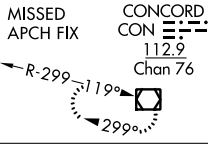

VOR/DME PSM 116.5 Chan 112	APP CRS 356°	Rwy Idg TDZE Apt Elev N/A N/A 322

VOR/DME-A
SKYHAVEN (DAW)

⚠ When local altimeter not received, use Portsmouth altimeter setting and increase all MDA 80 feet, and Circling visibility Cat B-C ¼ SM.
⚠ MISSED APPROACH: Climbing left turn to 3500 on heading 270° and CON VOR/DME R-095 to CON VOR/DME and hold.

ASOS
135.275

BOSTON APP CON
125.05 269.4

UNICOM
122.7 (CTAF) **⓪**

CATEGORY	A	B	C	D
CIRCLING	1020-1	698 (700-1)	1020-2 698 (700-2)	NA

NE-1, 01 FEB 2018 to 01 MAR 2018

NE-1, 01 FEB 2018 to 01 MAR 2018