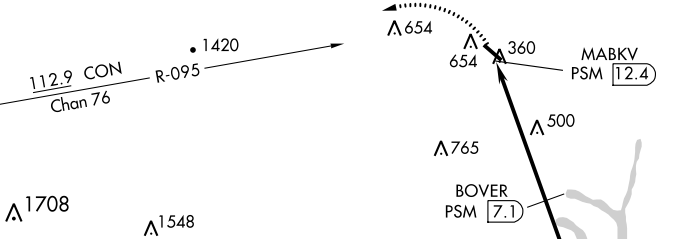

VOR/DME PSM 116.5 Chan 112	APP CRS 356°	Rwy Idg TDZE Apt Elev N/A N/A 322

VOR/DME-A
SKYHAVEN (DAW)

⚠ When local altimeter not received, use Portsmouth altimeter setting and increase all MDA 80 feet, and Circling visibility Cat B-C ¼ SM.
⚠ MISSED APPROACH: Climbing left turn to 3500 on heading 270° and CON VOR/DME R-095 to CON VOR/DME and hold.

ASOS
135.275

BOSTON APP CON
125.05 269.4

UNICOM
122.7 (CTAF) **⓪**

CATEGORY	A	B	C	D
CIRCLING	1020-1	698 (700-1)	1020-2 698 (700-2)	NA

NE-1, 01 FEB 2018 to 01 MAR 2018

NE-1, 01 FEB 2018 to 01 MAR 2018