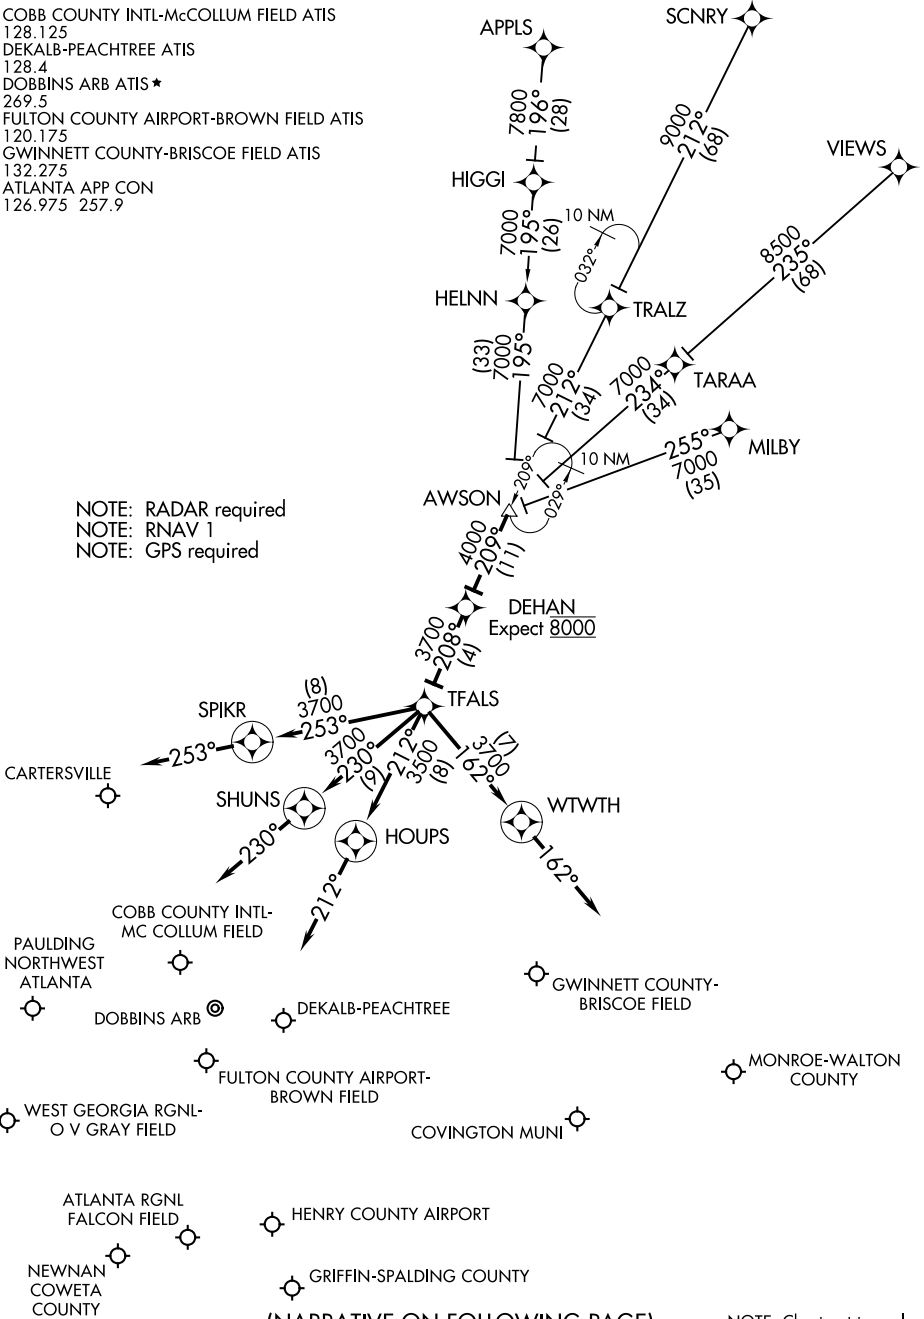

(AWSON.DEHAN1) 16315

DEHAN ONE ARRIVAL (RNAV)

ST-469 (FAA)

ATLANTA, GEORGIA

COBB COUNTY INTL-McCOLLUM FIELD ATIS
128.125
DEKALB-PEACHTREE ATIS
128.4
DOBBINS ARB ATIS *
269.5
FULTON COUNTY AIRPORT-BROWN FIELD ATIS
120.175
GWINNETT COUNTY-BRISCOE FIELD ATIS
132.275
ATLANTA APP CON
126.975 257.9

NOTE: RADAR required
NOTE: RNAV 1
NOTE: GPS required

(NARRATIVE ON FOLLOWING PAGE)

NOTE: Chart not to scale.

DEHAN ONE ARRIVAL (RNAV)

(AWSON.DEHAN1) 15SEP16

ATLANTA, GEORGIA

SE-4, 01 MAR 2018 to 29 MAR 2018

SE-4, 01 MAR 2018 to 29 MAR 2018