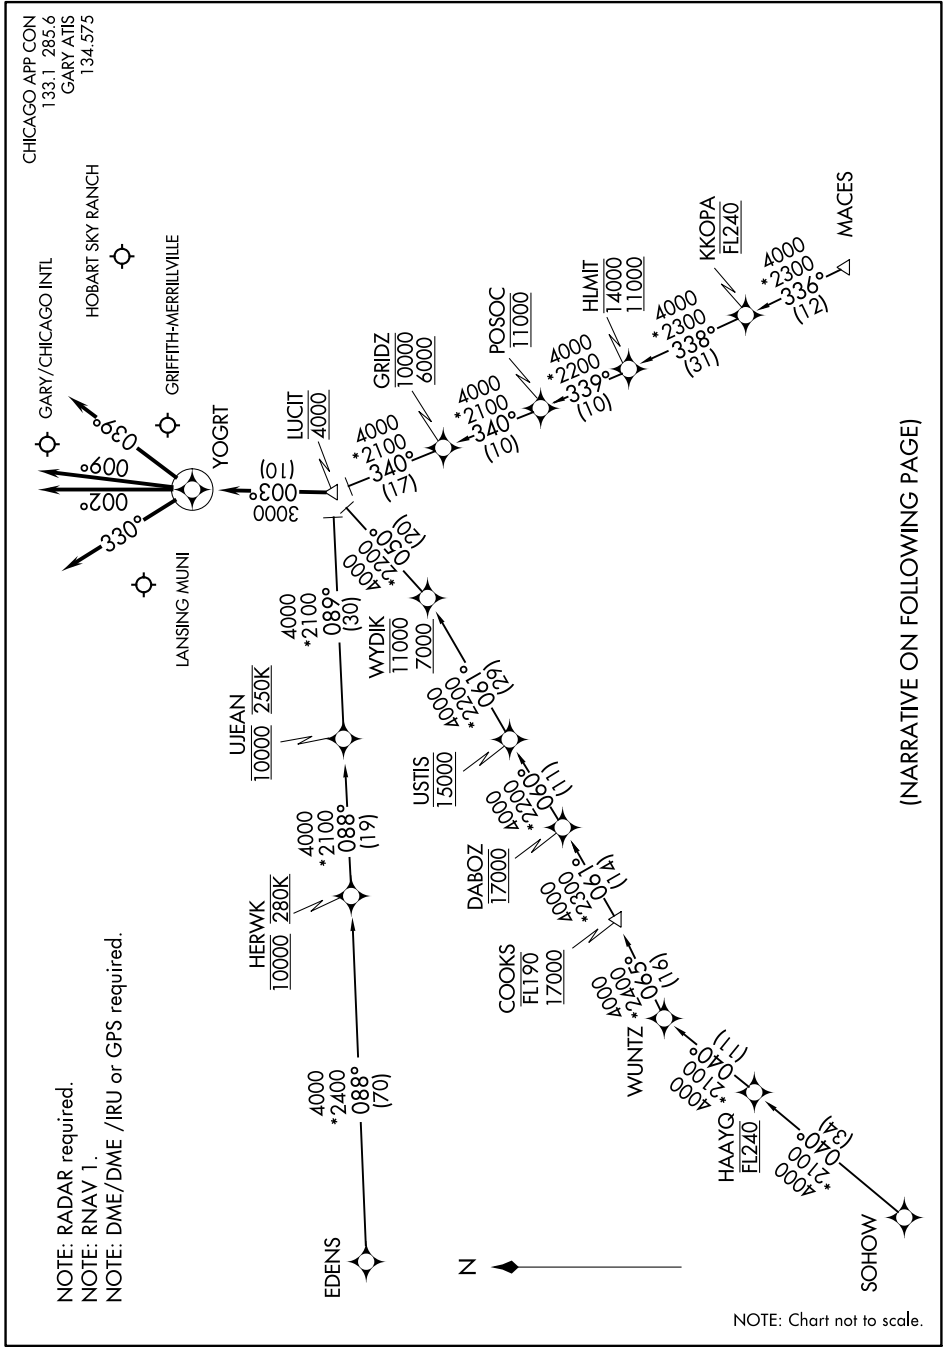

LUCIT ONE ARRIVAL (RNAV)

GARY, INDIANA

EC-2. 01 MAR 2018 to 29 MAR 2018

(NARRATIVE ON FOLLOWING PAGE)

EC-2. 01 MAR 2018 to 29 MAR 2018

LUCIT ONE ARRIVAL (RNAV)

GARY, INDIANA