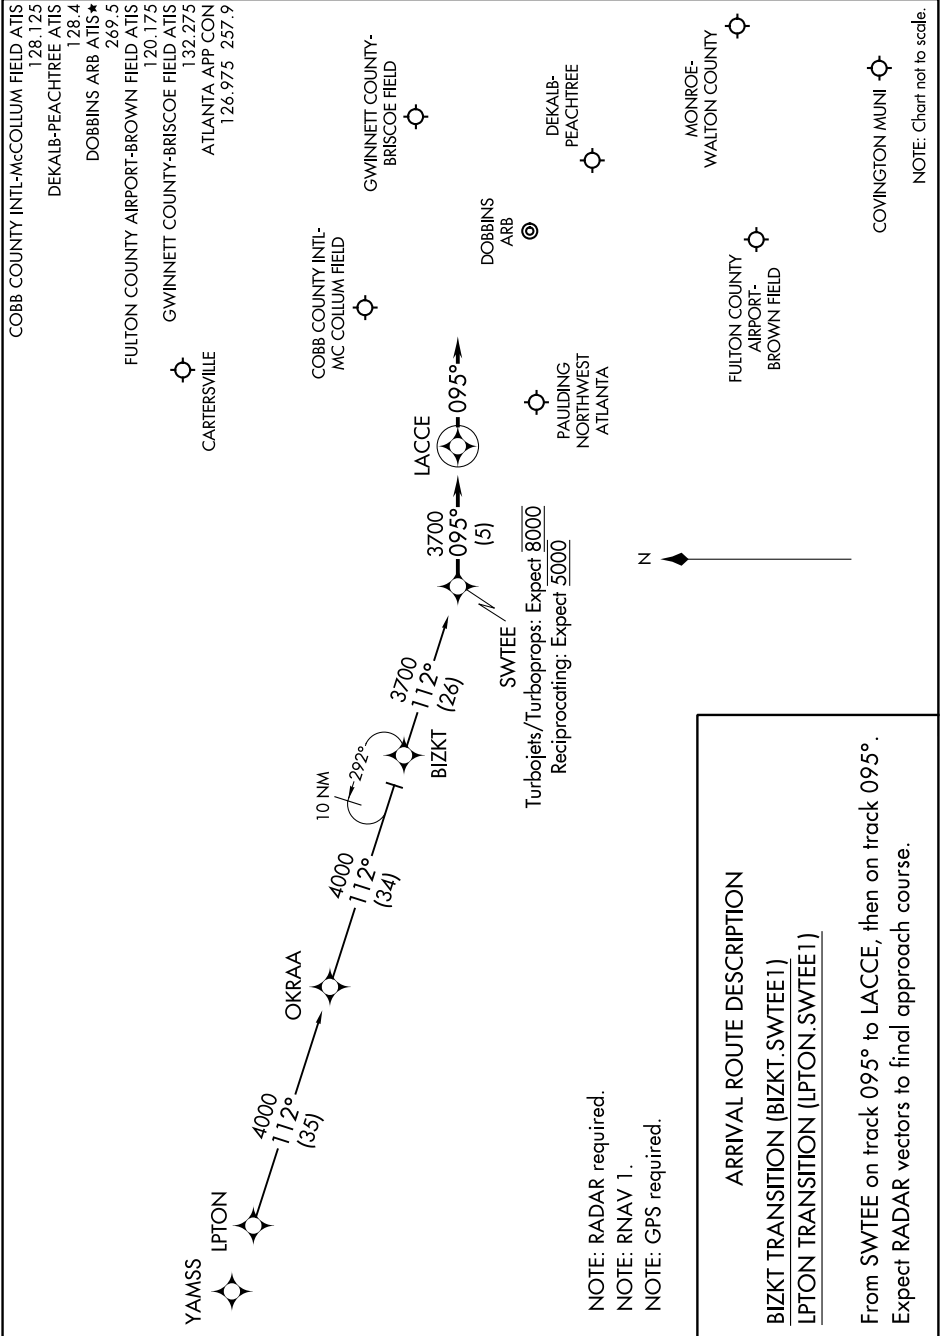

(SWTEE.SWTEE1) 16315

SWTEE ONE ARRIVAL (RNAV)

ST-469 (FAA)

ATLANTA, GEORGIA

SE-4, 29 MAR 2018 to 26 APR 2018

SE-4, 29 MAR 2018 to 26 APR 2018

SWTEE ONE ARRIVAL (RNAV)

(SWTEE.SWTEE1) 15SEP16

ATLANTA, GEORGIA