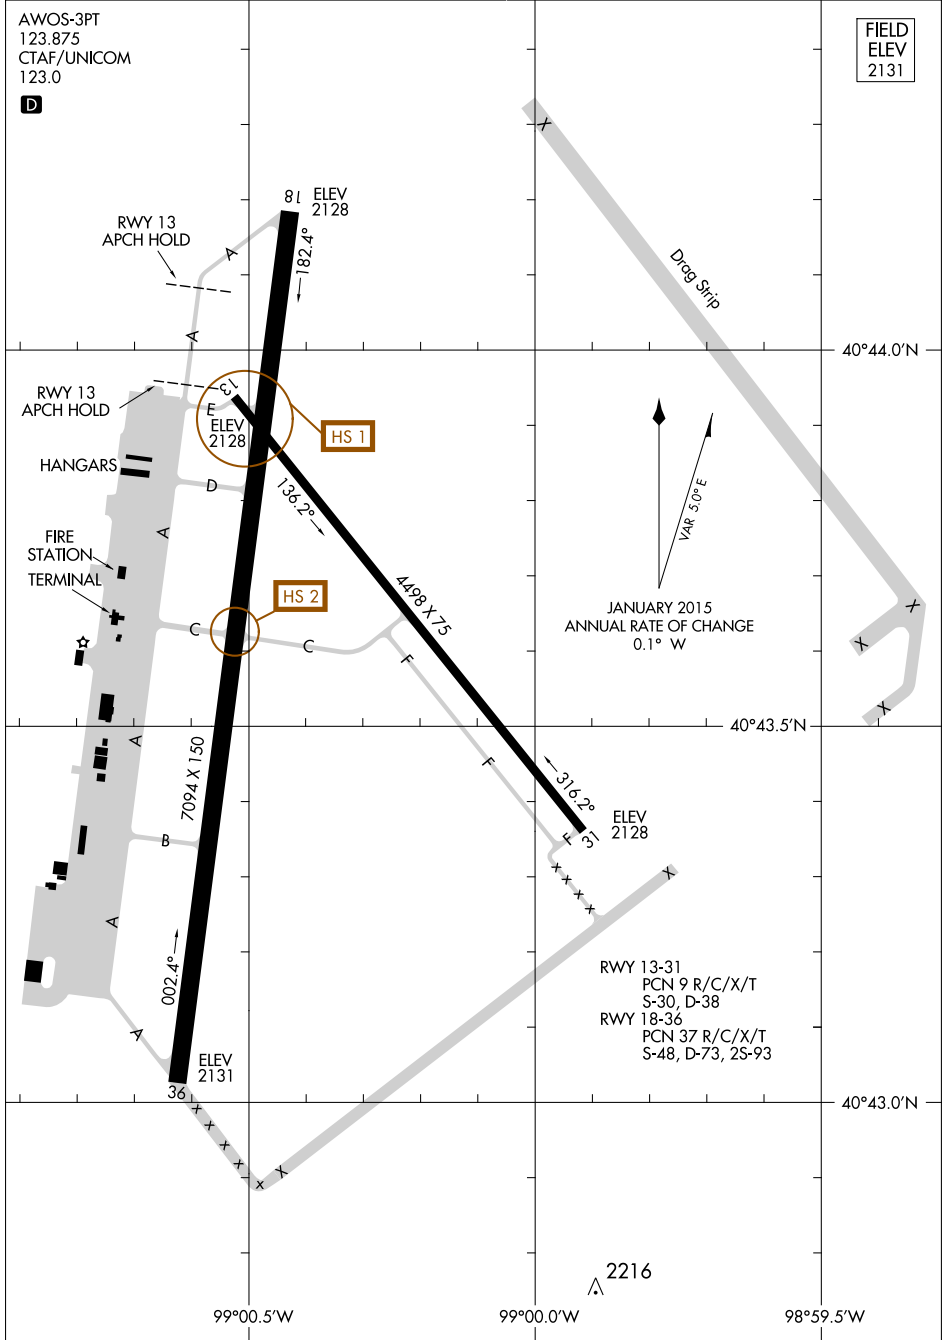

18088

AIRPORT DIAGRAM

AL-541 (FAA)

KEARNEY RGNL (E.A.R)
KEARNEY, NEBRASKA

AWOS-3PT
123.875
CTAF/UNICOM
123.0

D

FIELD
ELEV
2131

NC-2: 26 APR 2018 to 24 MAY 2018

NC-2: 26 APR 2018 to 24 MAY 2018

AIRPORT DIAGRAM

18088

KEARNEY, NEBRASKA
KEARNEY RGNL (E.A.R)