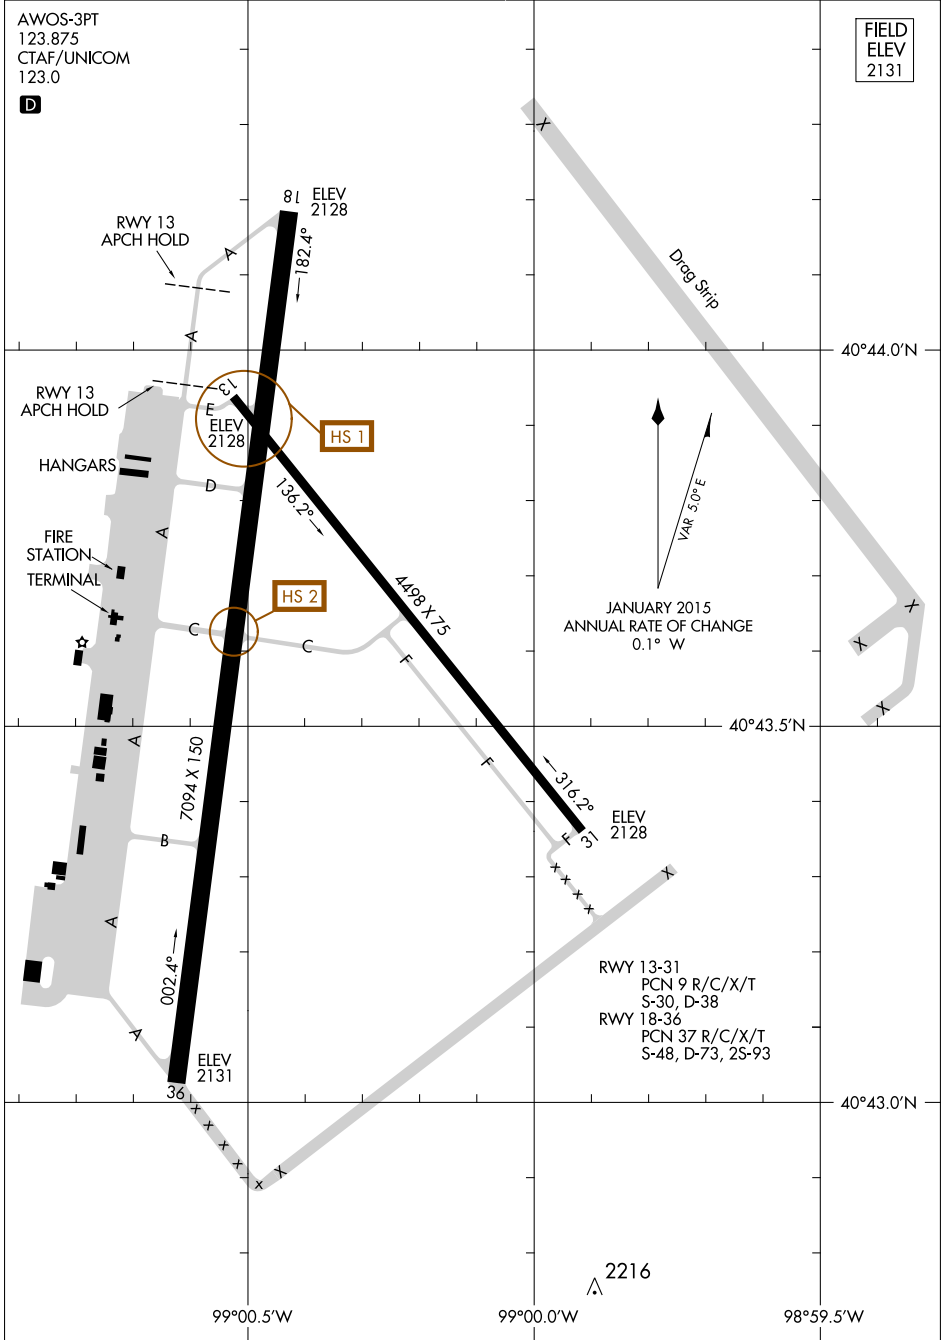

# AIRPORT DIAGRAM

AL-541 (FAA)

KEARNEY RGNL (E.A.R)  
KEARNEY, NEBRASKA

AWOS-3PT  
123.875  
CTAF/UNICOM  
123.0

**D**

FIELD  
ELEV  
2131

NC-2, 26 APR 2018 to 24 MAY 2018

NC-2, 26 APR 2018 to 24 MAY 2018

JANUARY 2015  
ANNUAL RATE OF CHANGE  
0.1° W

RWY 13-31  
PCN 9 R/C/X/T  
S-30, D-38  
RWY 18-36  
PCN 37 R/C/X/T  
S-48, D-73, 2S-93

# AIRPORT DIAGRAM

18088

KEARNEY, NEBRASKA  
KEARNEY RGNL (E.A.R)