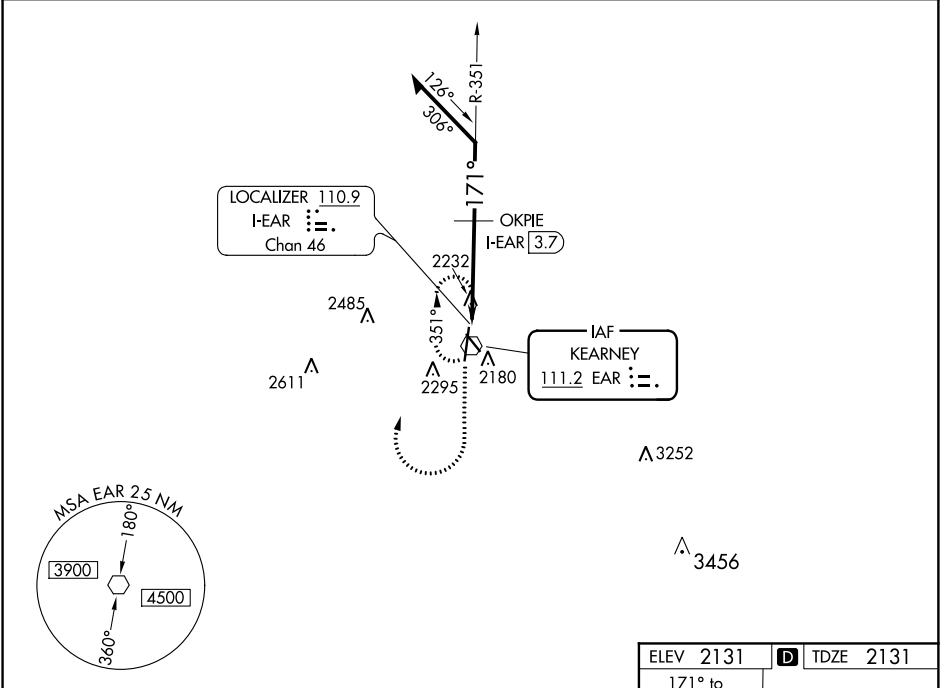

VOR EAR 111.2	APP CRS 171°	Rwy Idg TDZE Apt Elev	7094 2131 2131
-------------------------	------------------------	-----------------------------	---

VOR RWY 18
KEARNEY RGNL (EAR)

▼ MISSED APPROACH: Climb to 3900 then right turn direct EAR VOR and hold.

AWOS-3PT 123.875	MINNEAPOLIS CENTER 119.4 278.8	UNICOM 123.0 (CTAF) 0
----------------------------	--	--

NC-2, 26 APR 2018 to 24 MAY 2018

NC-2, 26 APR 2018 to 24 MAY 2018

CATEGORY	A	B	C	D
S-18	2720-1 589 (600-1)		2720-1½ 589 (600-1½)	2720-1¾ 589 (600-1¾)
CIRCLING	2720-1 589 (600-1)		2720-1½ 589 (600-1½)	2720-2 589 (600-2)
OKPIE MINIMUMS				
S-18	2580-1 449 (500-1)		2580-1¼ 449 (500-1¼)	2580-1½ 449 (500-1½)
CIRCLING	2600-1 469 (500-1)		2600-1½ 469 (500-1½)	2700-2 569 (600-2)