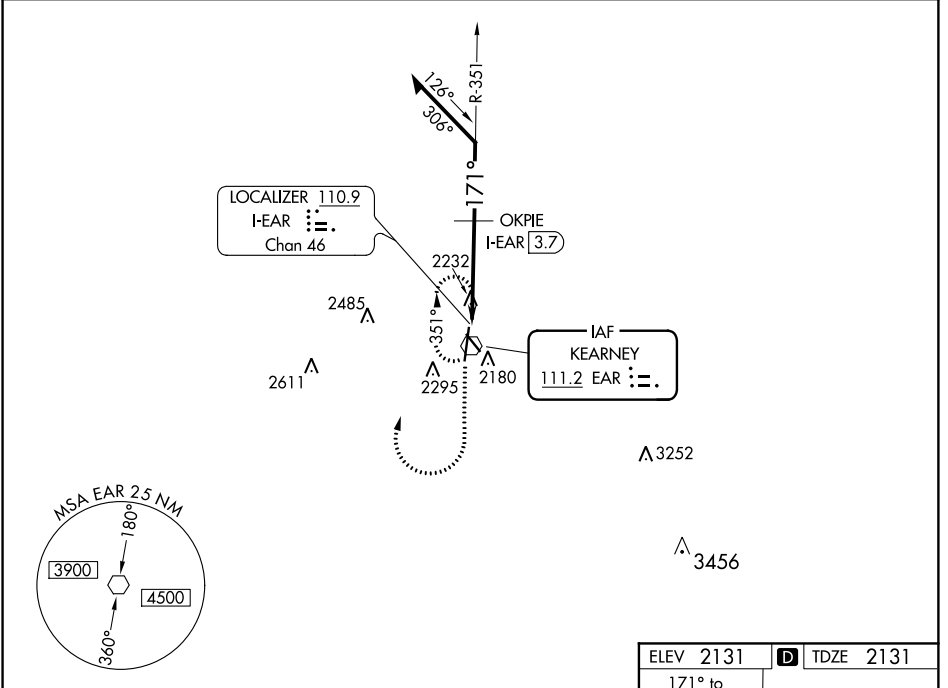

VOR EAR 111.2	APP CRS 171°	Rwy Idg TDZE Apt Elev	7094 2131 2131
-------------------------	------------------------	-----------------------------	---

VOR RWY 18
KEARNEY RGNL (EAR)

▼ MISSED APPROACH: Climb to 3900 then right turn direct EAR VOR and hold.

AWOS-3PT 123.875	MINNEAPOLIS CENTER 119.4 278.8	UNICOM 123.0 (CTAF)
----------------------------	--	-------------------------------

NC-2, 26 APR 2018 to 24 MAY 2018

NC-2, 26 APR 2018 to 24 MAY 2018

CATEGORY	A	B	C	D
S-18	2720-1 589 (600-1)		2720-1½ 589 (600-1½)	2720-1¾ 589 (600-1¾)
CIRCLING	2720-1 589 (600-1)		2720-1½ 589 (600-1½)	2720-2 589 (600-2)
OKPIE MINIMUMS				
S-18	2580-1 449 (500-1)		2580-1¼ 449 (500-1¼)	2580-1½ 449 (500-1½)
CIRCLING	2600-1 469 (500-1)		2600-1½ 469 (500-1½)	2700-2 569 (600-2)