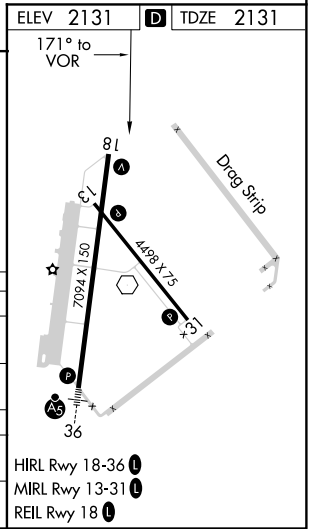

VOR EAR 111.2	APP CRS 171°	Rwy Idg TDZE Apt Elev	7094 2131 2131
-------------------------	------------------------	-----------------------------	---

VOR RWY 18
KEARNEY RGNL (EAR)

▼ MISSED APPROACH: Climb to 3900 then right turn direct EAR VOR and hold.

AWOS-3PT 123.875	MINNEAPOLIS CENTER 119.4 278.8	UNICOM 123.0 (CTAF)
----------------------------	--	-------------------------------

NC-2, 26 APR 2018 to 24 MAY 2018

NC-2, 26 APR 2018 to 24 MAY 2018

CATEGORY	A	B	C	D
S-18	2720-1 589 (600-1)		2720-1½ 589 (600-1½)	2720-1¾ 589 (600-1¾)
CIRCLING	2720-1 589 (600-1)		2720-1½ 589 (600-1½)	2720-2 589 (600-2)
OKPIE MINIMUMS				
S-18	2580-1 449 (500-1)		2580-1¼ 449 (500-1¼)	2580-1½ 449 (500-1½)
CIRCLING	2600-1 469 (500-1)		2600-1½ 469 (500-1½)	2700-2 569 (600-2)