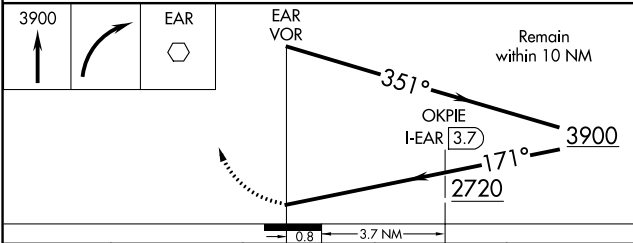

VOR EAR 111.2	APP CRS 171°	Rwy Idg TDZE Apt Elev	7094 2131 2131
-------------------------	------------------------	-----------------------------	---

VOR RWY 18
KEARNEY RGNL (EAR)

▼ MISSED APPROACH: Climb to 3900 then right turn direct EAR VOR and hold.

AWOS-3PT 123.875	MINNEAPOLIS CENTER 119.4 278.8	UNICOM 123.0 (CTAF)
----------------------------	--	-------------------------------

NC-2, 26 APR 2018 to 24 MAY 2018

NC-2, 26 APR 2018 to 24 MAY 2018

CATEGORY	A	B	C	D
S-18	2720-1 589 (600-1)		2720-1½ 589 (600-1½)	2720-1¾ 589 (600-1¾)
CIRCLING	2720-1 589 (600-1)		2720-1½ 589 (600-1½)	2720-2 589 (600-2)
OKPIE MINIMUMS				
S-18	2580-1 449 (500-1)		2580-1¼ 449 (500-1¼)	2580-1½ 449 (500-1½)
CIRCLING	2600-1 469 (500-1)		2600-1½ 469 (500-1½)	2700-2 569 (600-2)