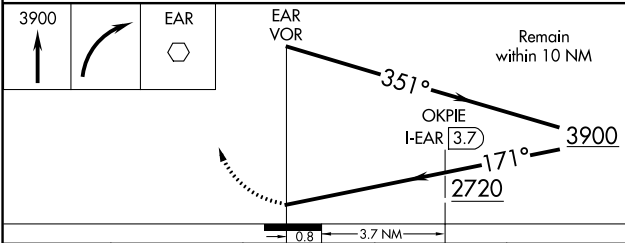

VOR EAR 111.2	APP CRS 171°	Rwy Idg TDZE Apt Elev	7094 2131 2131
-------------------------	------------------------	-----------------------------	---

VOR RWY 18
KEARNEY RGNL (EAR)

▼ MISSED APPROACH: Climb to 3900 then right turn direct EAR VOR and hold.

AWOS-3PT 123.875	MINNEAPOLIS CENTER 119.4 278.8	UNICOM 123.0 (CTAF) 0
----------------------------	--	--

NC-2, 26 APR 2018 to 24 MAY 2018

NC-2, 26 APR 2018 to 24 MAY 2018

CATEGORY	A	B	C	D
S-18	2720-1 589 (600-1)		2720-1½ 589 (600-1½)	2720-1¾ 589 (600-1¾)
CIRCLING	2720-1 589 (600-1)		2720-1½ 589 (600-1½)	2720-2 589 (600-2)
OKPIE MINIMUMS				
S-18	2580-1 449 (500-1)		2580-1¼ 449 (500-1¼)	2580-1½ 449 (500-1½)
CIRCLING	2600-1 469 (500-1)		2600-1½ 469 (500-1½)	2700-2 569 (600-2)