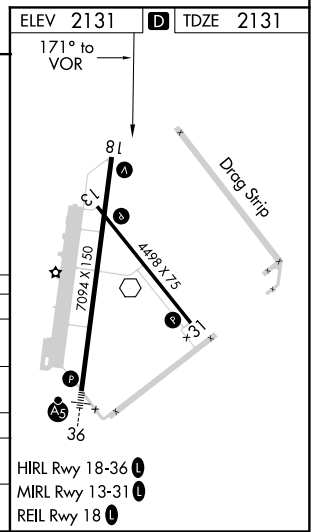

VOR EAR 111.2	APP CRS 171°	Rwy Idg TDZE Apt Elev	7094 2131 2131
-------------------------	------------------------	-----------------------------	---

VOR RWY 18
KEARNEY RGNL (EAR)

▼ MISSED APPROACH: Climb to 3900 then right turn direct EAR VOR and hold.

AWOS-3PT 123.875	MINNEAPOLIS CENTER 119.4 278.8	UNICOM 123.0 (CTAF) 0
----------------------------	--	--

NC-2, 26 APR 2018 to 24 MAY 2018

NC-2, 26 APR 2018 to 24 MAY 2018

CATEGORY	A	B	C	D
S-18	2720-1 589 (600-1)		2720-1½ 589 (600-1½)	2720-1¾ 589 (600-1¾)
CIRCLING	2720-1 589 (600-1)		2720-1½ 589 (600-1½)	2720-2 589 (600-2)
OKPIE MINIMUMS				
S-18	2580-1 449 (500-1)		2580-1¼ 449 (500-1¼)	2580-1½ 449 (500-1½)
CIRCLING	2600-1 469 (500-1)		2600-1½ 469 (500-1½)	2700-2 569 (600-2)