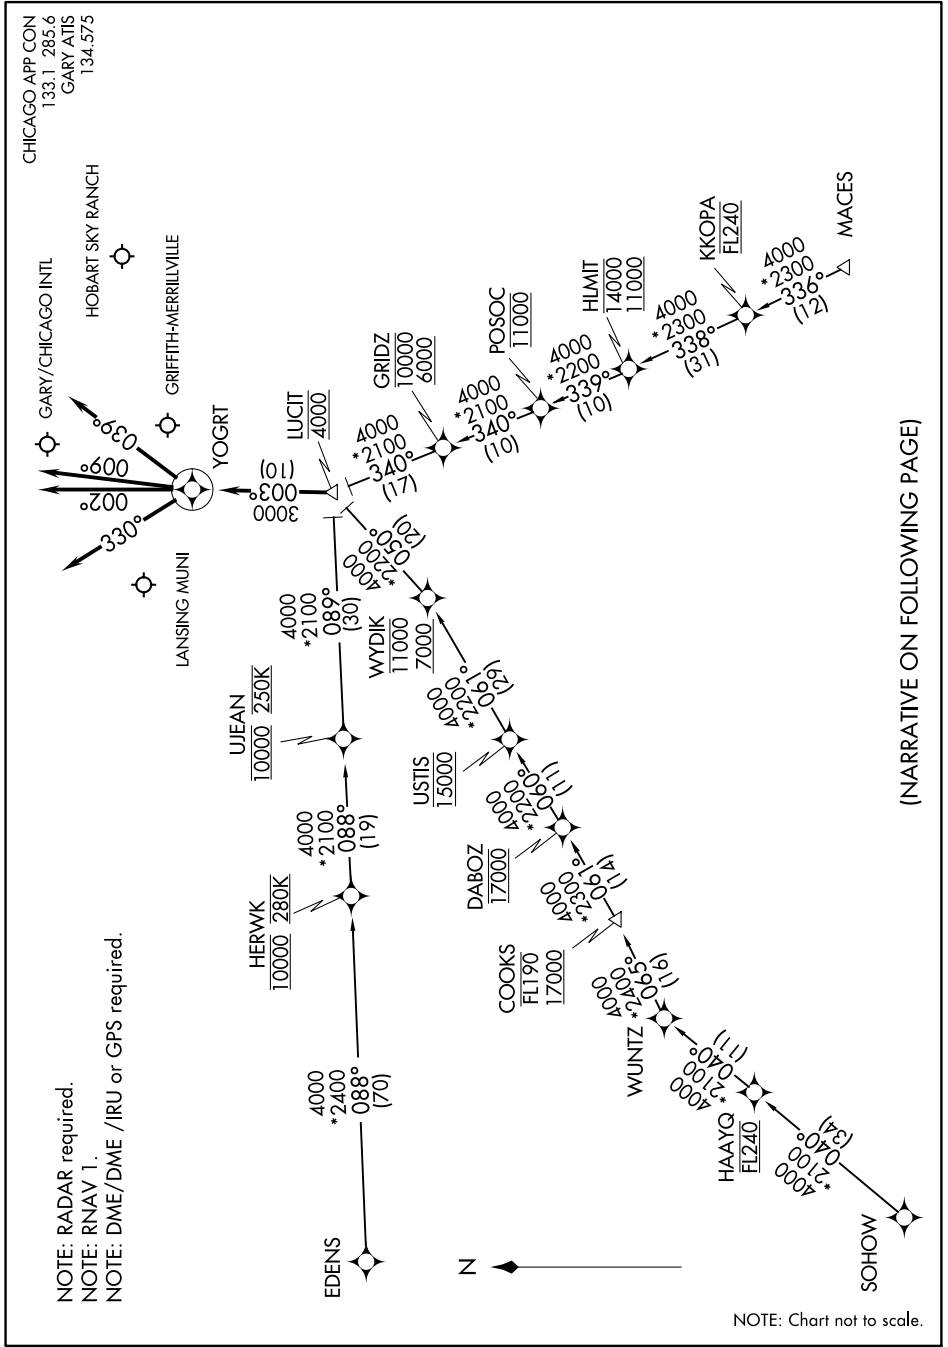

LUCIT ONE ARRIVAL (RNAV)

GARY, INDIANA

EC-2, 26 APR 2018 to 24 MAY 2018

(NARRATIVE ON FOLLOWING PAGE)

LUCIT ONE ARRIVAL (RNAV)

GARY, INDIANA

EC-2, 26 APR 2018 to 24 MAY 2018