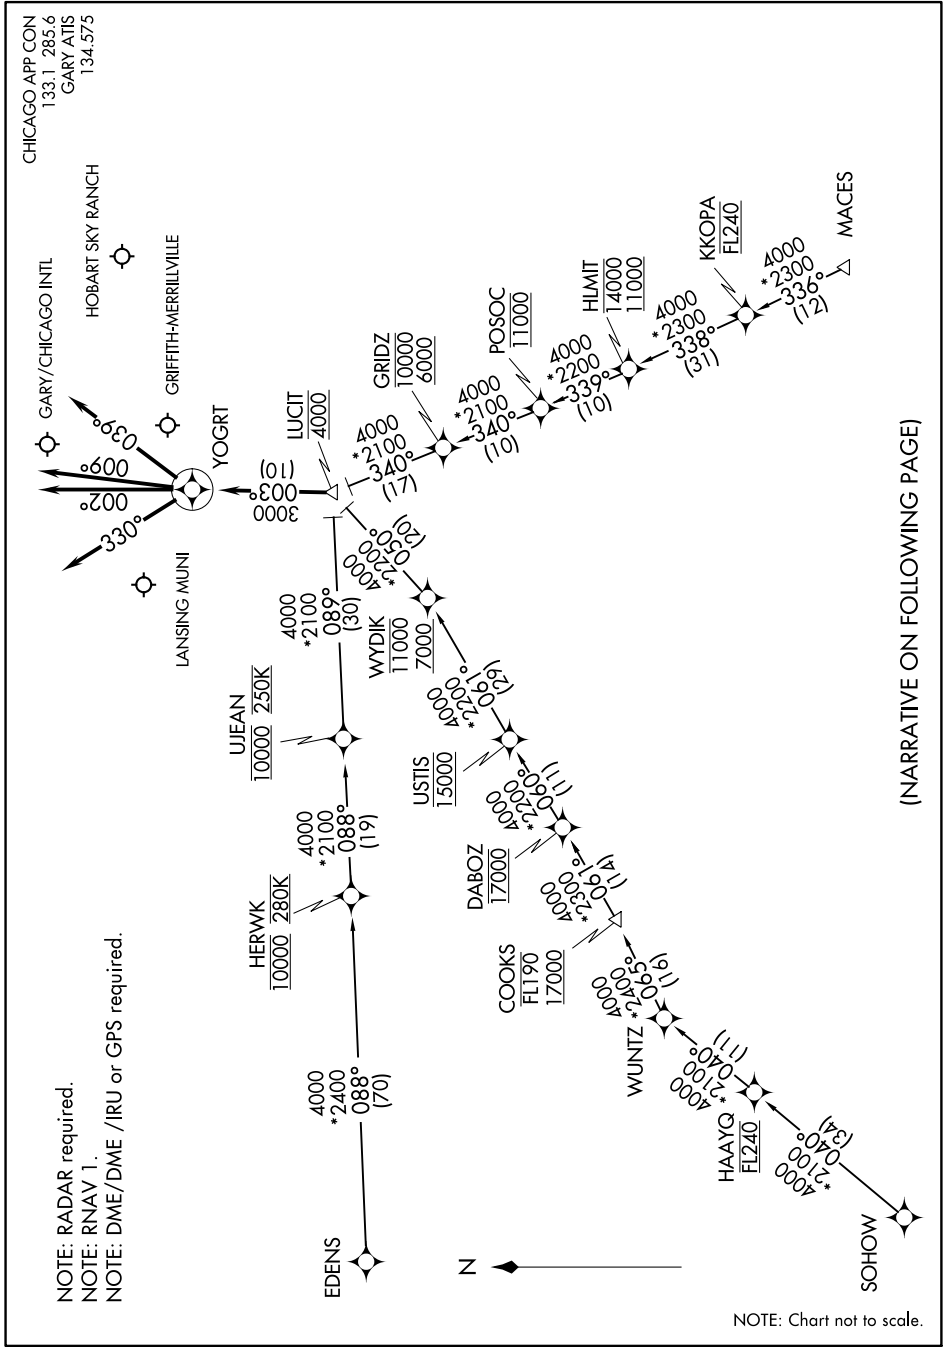

LUCIT ONE ARRIVAL (RNAV)

GARY, INDIANA

EC-2, 26 APR 2018 to 24 MAY 2018

(NARRATIVE ON FOLLOWING PAGE)

LUCIT ONE ARRIVAL (RNAV)

GARY, INDIANA

EC-2, 26 APR 2018 to 24 MAY 2018