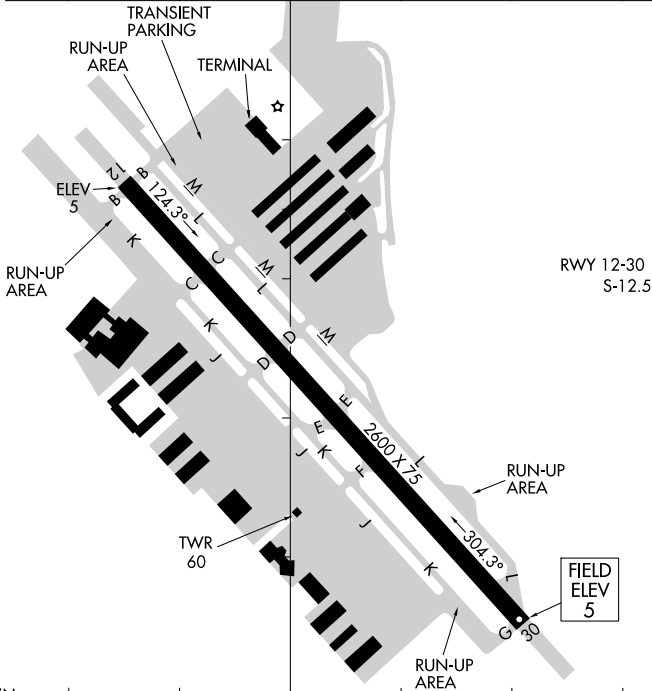

# AIRPORT DIAGRAM

AL-9219 (FAA)

SAN CARLOS (SQL)  
SAN CARLOS, CALIFORNIA

ATIS  
125.9  
SAN CARLOS TOWER ★  
119.0 (CTAF) 326.2  
GND CON  
121.6

37°31'N

37°30.5'N

CAUTION: BE ALERT TO RUNWAY CROSSING CLEARANCES.  
READBACK OF ALL RUNWAY HOLDING INSTRUCTIONS IS REQUIRED.

122°15'W

122°14.5'W

# AIRPORT DIAGRAM

15288

SAN CARLOS, CALIFORNIA  
SAN CARLOS (SQL)

SW-2, 26 APR 2018 to 24 MAY 2018

SW-2, 26 APR 2018 to 24 MAY 2018