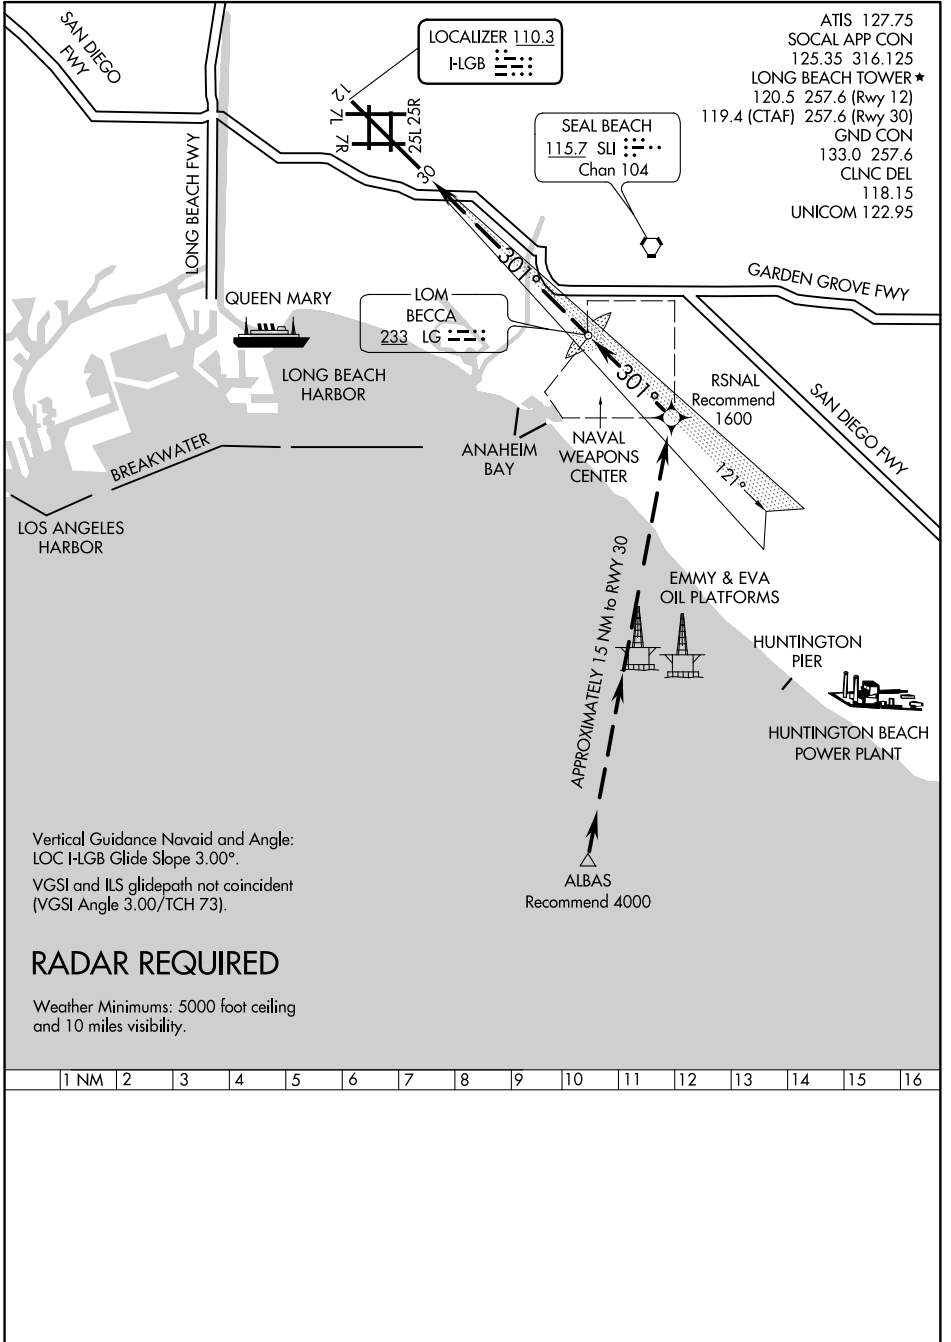

ARSENAL VISUAL RWY 30

AL-236 (FAA)

LONG BEACH/DAUGHERTY FIELD (LGB)
LONG BEACH, CALIFORNIA

SW-3, 24 MAY 2018 to 21 JUN 2018

SW-3, 24 MAY 2018 to 21 JUN 2018

ARSENAL VISUAL RWY 30

Orig 31MAY12

33°49'N-118°09'W

LONG BEACH, CALIFORNIA
LONG BEACH/DAUGHERTY FIELD (LGB)