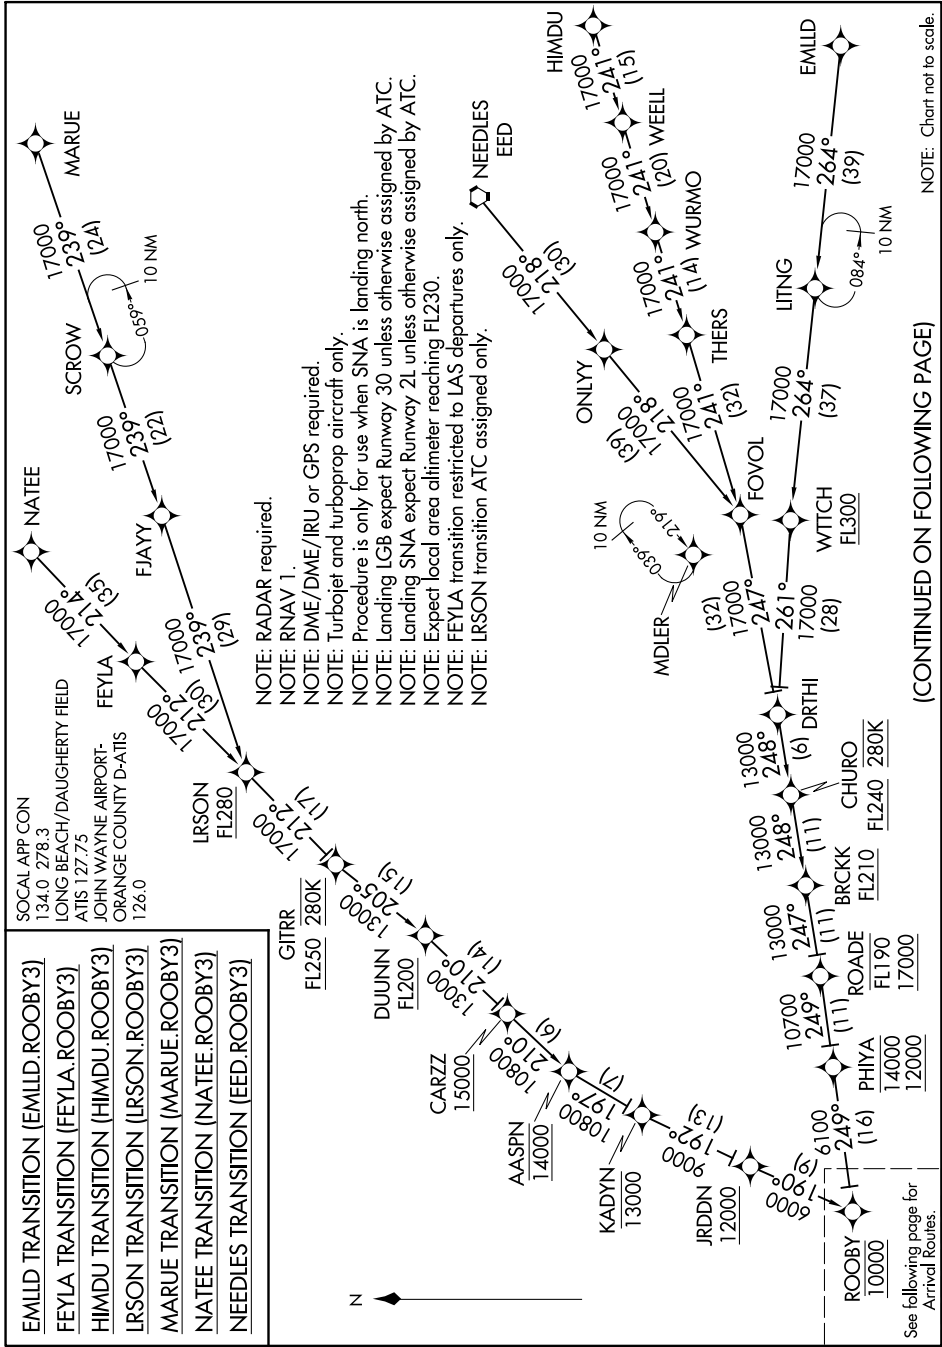

ROOBY THREE ARRIVAL (RNAV) Transition Routes

LONG BEACH, CALIFORNIA

SW-3, 24 MAY 2018 to 21 JUN 2018

See following page for Arrival Routes.

(CONTINUED ON FOLLOWING PAGE)

NOTE: Chart not to scale.

SW-3, 24 MAY 2018 to 21 JUN 2018

ROOBY THREE ARRIVAL (RNAV) Transition Routes

LONG BEACH, CALIFORNIA