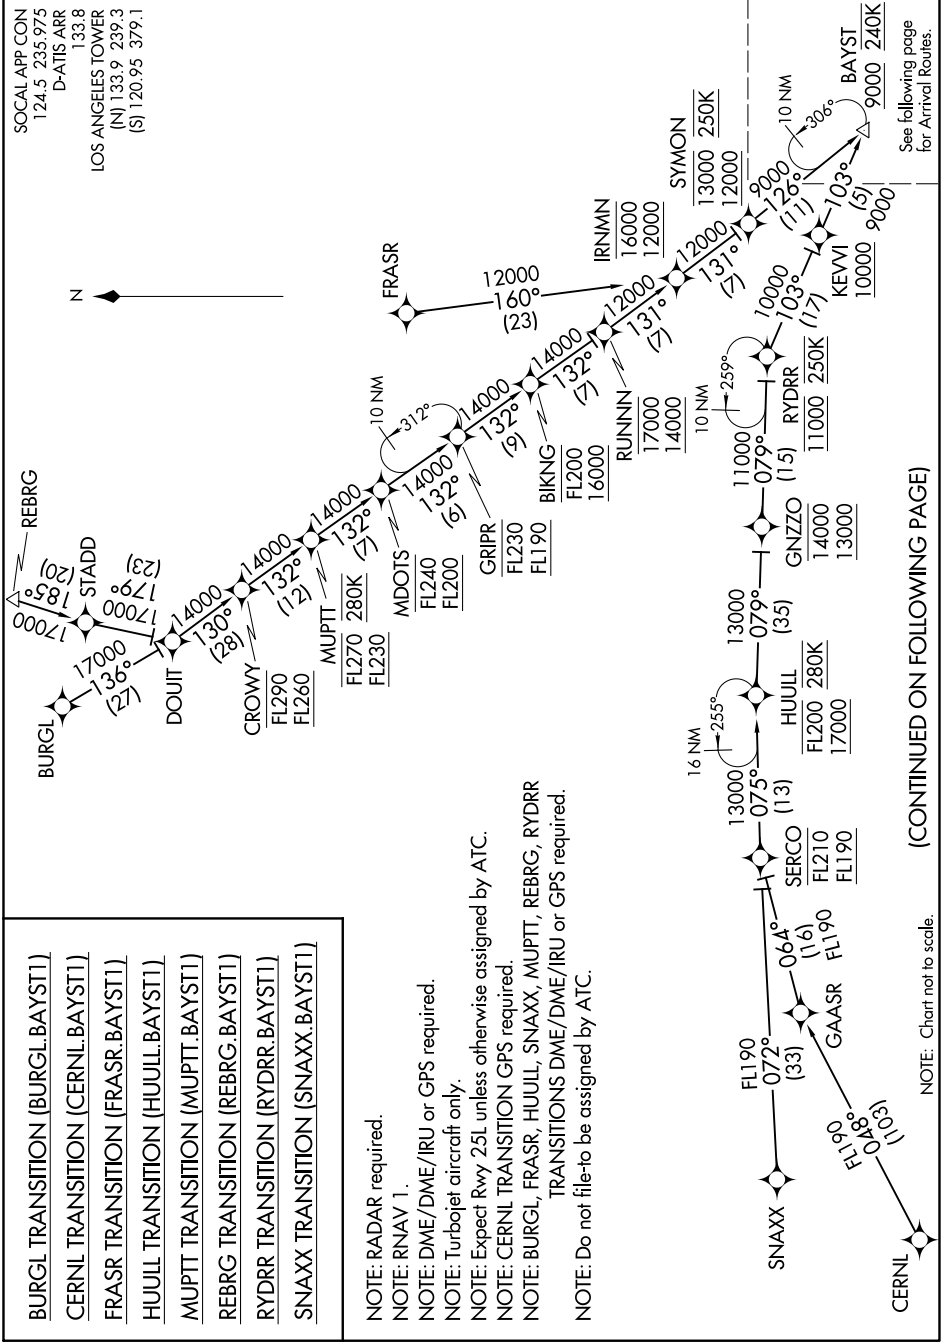

SW-3, 24 MAY 2018 to 21 JUN 2018

SW-3, 24 MAY 2018 to 21 JUN 2018

See following page for Arrival Routes.