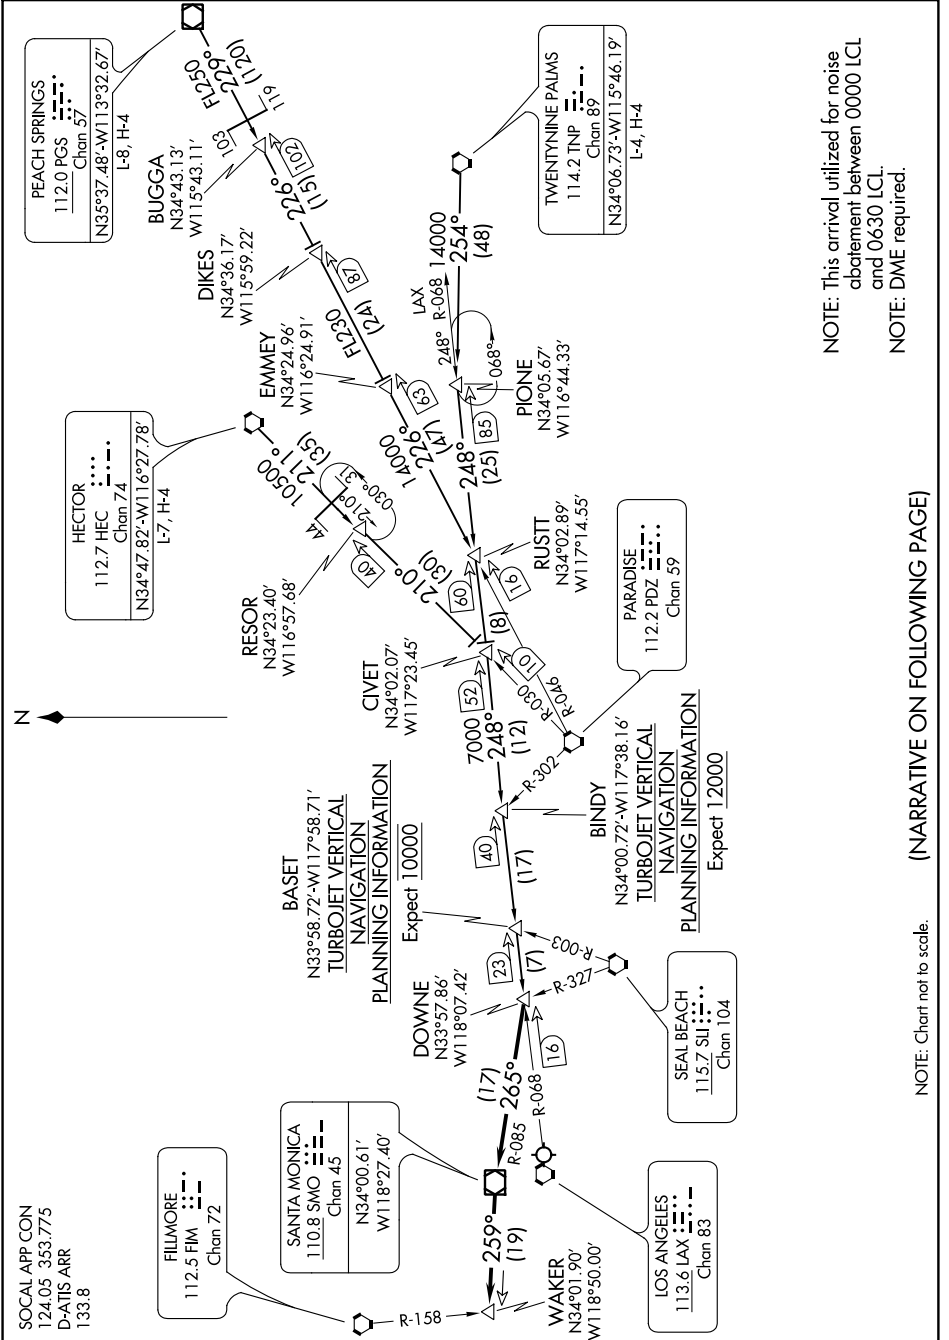

(DOWNE.DOWNE4) 17117
DOWNE FOUR ARRIVAL

AL-237 (FAA)

LOS ANGELES INTL (LAX)
 LOS ANGELES, CALIFORNIA

SW-3, 24 MAY 2018 to 21 JUN 2018

NOTE: This arrival utilized for noise abatement between 0000 LCL and 0630 LCL.
 NOTE: DME required.

(NARRATIVE ON FOLLOWING PAGE)

NOTE: Chart not to scale.

SW-3, 24 MAY 2018 to 21 JUN 2018

(DOWNE.DOWNE4) 27MAY93
DOWNE FOUR ARRIVAL

LOS ANGELES, CALIFORNIA
 LOS ANGELES INTL (LAX)