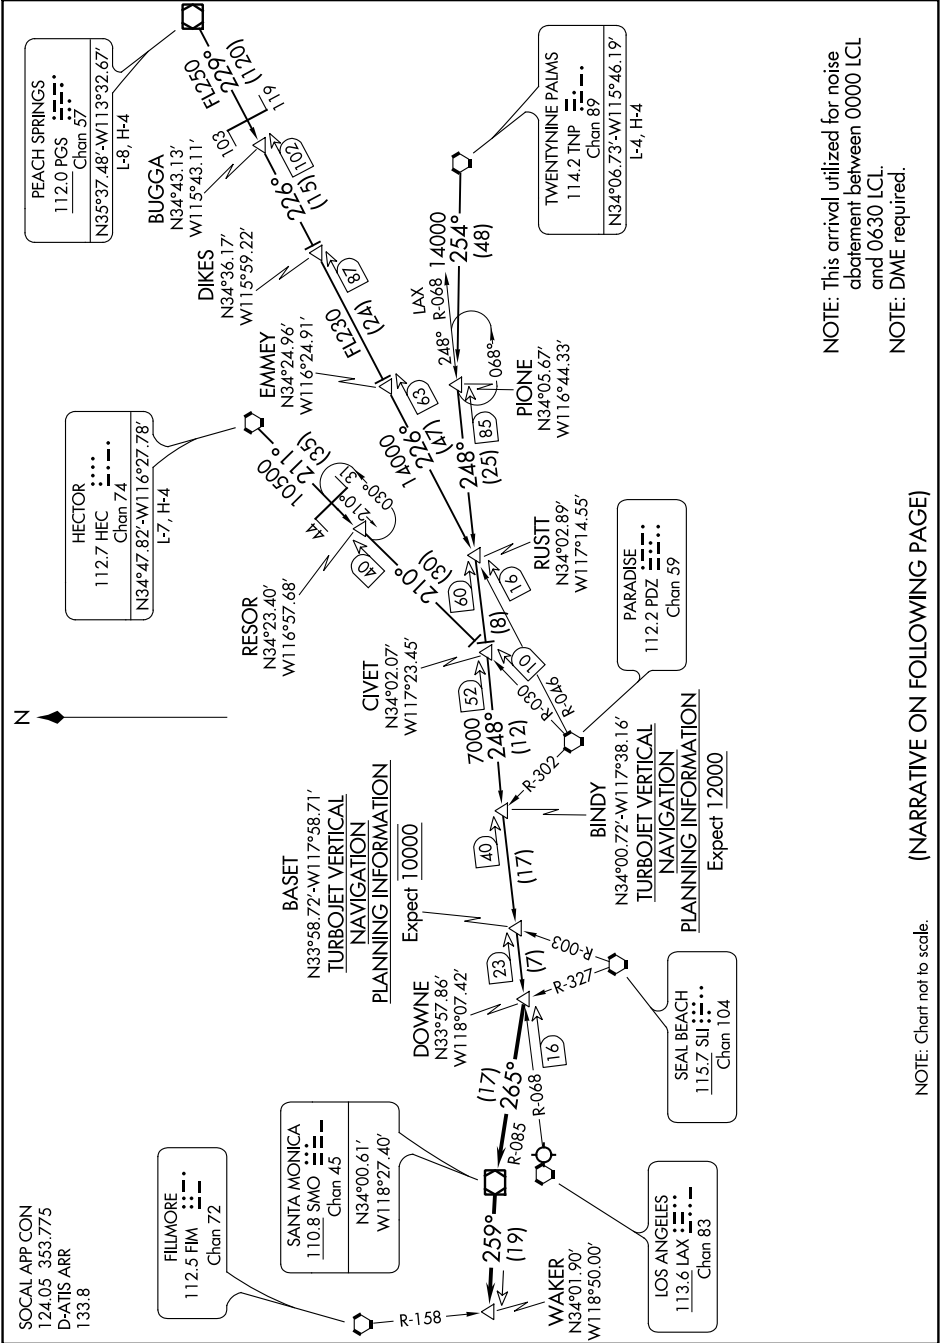

(DOWNE.DOWNE4) 17117
DOWNE FOUR ARRIVAL

AL-237 (FAA)

LOS ANGELES INTL (LAX)
 LOS ANGELES, CALIFORNIA

SW-3, 24 MAY 2018 to 21 JUN 2018

NOTE: This arrival utilized for noise abatement between 0000 LCL and 0630 LCL.
 NOTE: DME required.

(NARRATIVE ON FOLLOWING PAGE)

SW-3, 24 MAY 2018 to 21 JUN 2018

(DOWNE.DOWNE4) 27MAY93
DOWNE FOUR ARRIVAL

LOS ANGELES, CALIFORNIA
 LOS ANGELES INTL (LAX)