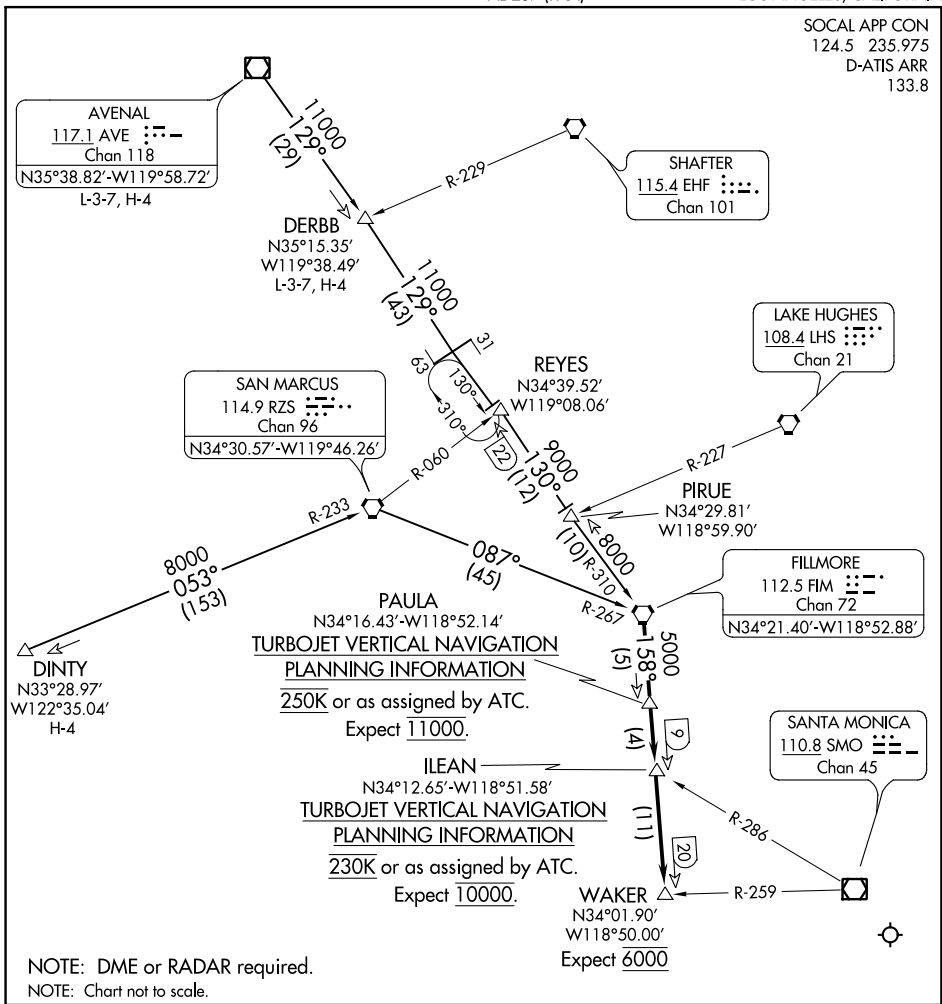

MOORPARK FOUR ARRIVAL

AL-237 (FAA)

LOS ANGELES INTL (LAX)

LOS ANGELES, CALIFORNIA

SOCAL APP CON
124.5 235.975
D-ATIS ARR
133.8

SW-3, 24 MAY 2018 to 21 JUN 2018

SW-3, 24 MAY 2018 to 21 JUN 2018

ARRIVAL ROUTE DESCRIPTION

AVENAL TRANSITION (AVE.MOOR4): From over AVE VOR/DME on AVE R-129 and FIM R-310 to FIM VORTAC. Thence. . .

DERBB TRANSITION (DERBB.MOOR4): From over DERBB INT on AVE R-129 and FIM R-310 to FIM VORTAC. Thence. . .

DINTY TRANSITION (DINTY.MOOR4): From over DINTY INT on RZS R-233 to RZS VORTAC. Then on RZS R-087 and FIM R-267 to FIM VORTAC. Thence. . .

. . . From over FIM VORTAC via FIM R-158 to WAKER INT. For Runways 6L/R or 7L/R: From WAKER INT expect vector to final approach course for Los Angeles Intl Airport.

MOORPARK FOUR ARRIVAL