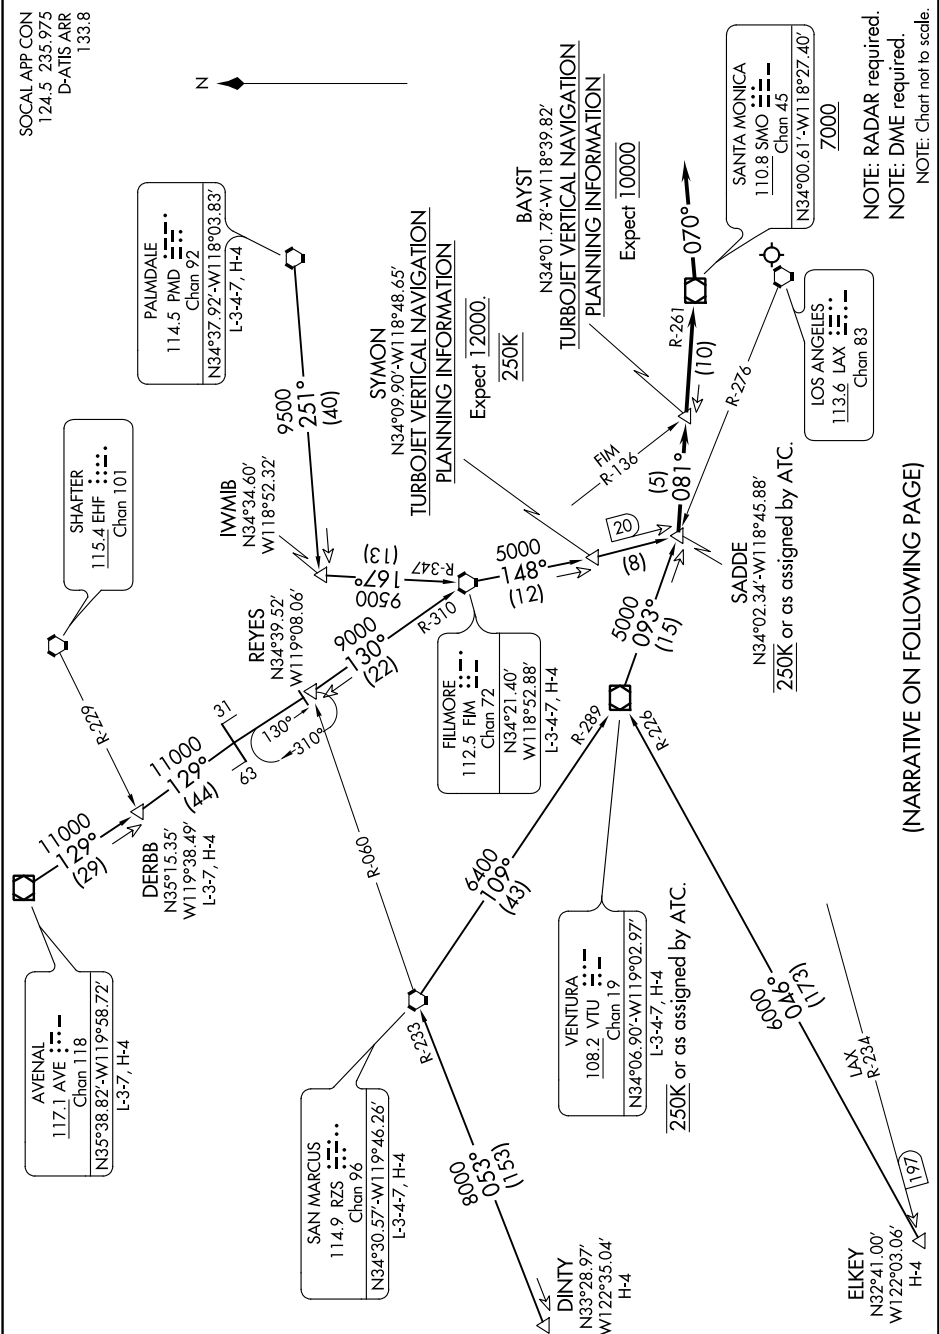

SADDE EIGHT ARRIVAL

AL-237 (FAA)

LOS ANGELES INTL (LAX)

LOS ANGELES, CALIFORNIA

SW-3, 24 MAY 2018 to 21 JUN 2018

(NARRATIVE ON FOLLOWING PAGE)

SW-3, 24 MAY 2018 to 21 JUN 2018

SADDE EIGHT ARRIVAL

LOS ANGELES, CALIFORNIA

LOS ANGELES INTL (LAX)