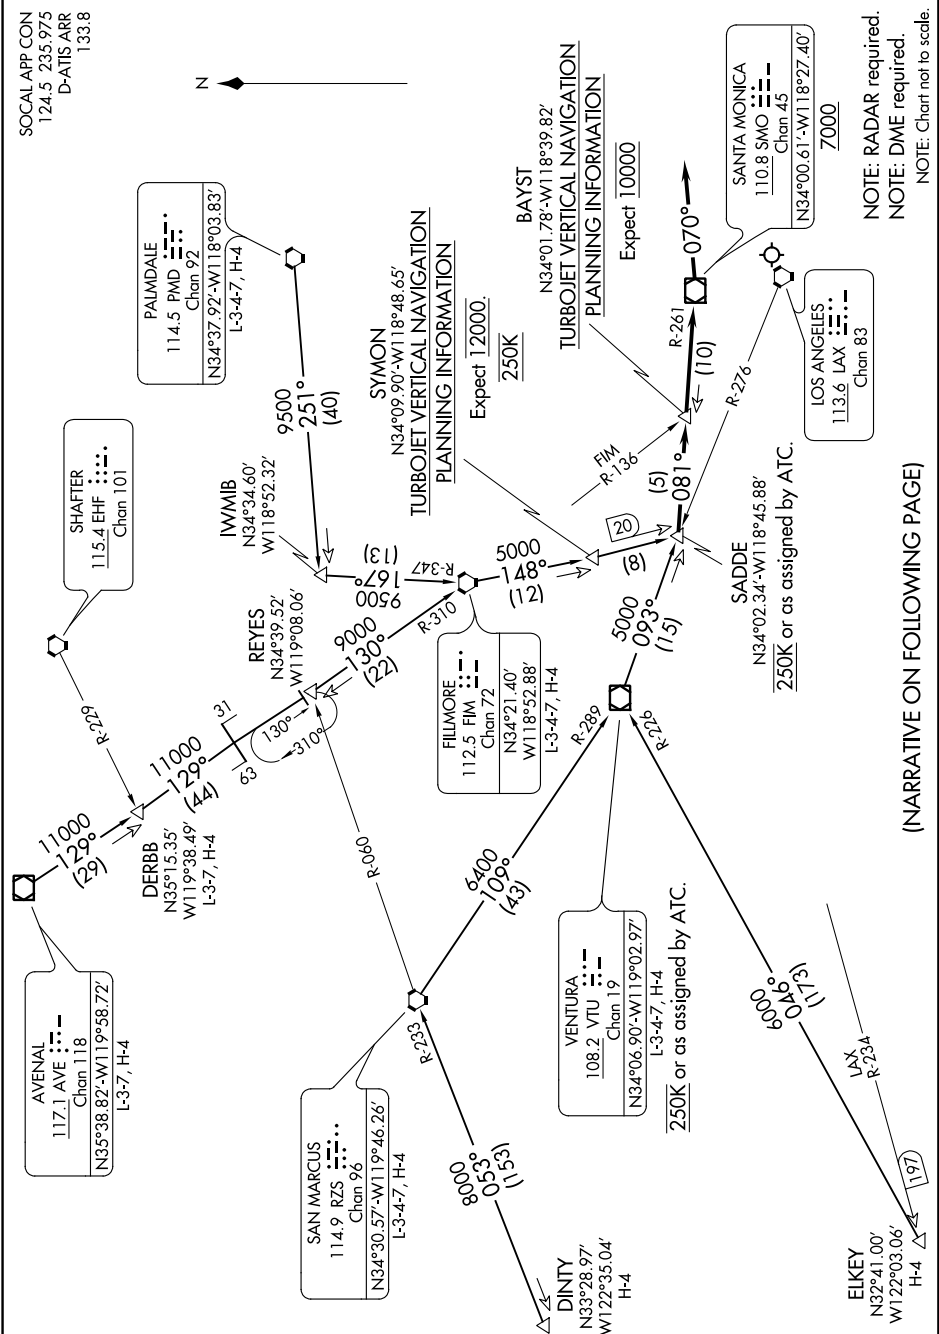

# SADDE EIGHT ARRIVAL

AL-237 (FAA)

LOS ANGELES INTL (LAX)

LOS ANGELES, CALIFORNIA

SW-3, 24 MAY 2018 to 21 JUN 2018

(NARRATIVE ON FOLLOWING PAGE)

SW-3, 24 MAY 2018 to 21 JUN 2018

# SADDE EIGHT ARRIVAL

LOS ANGELES, CALIFORNIA

LOS ANGELES INTL (LAX)