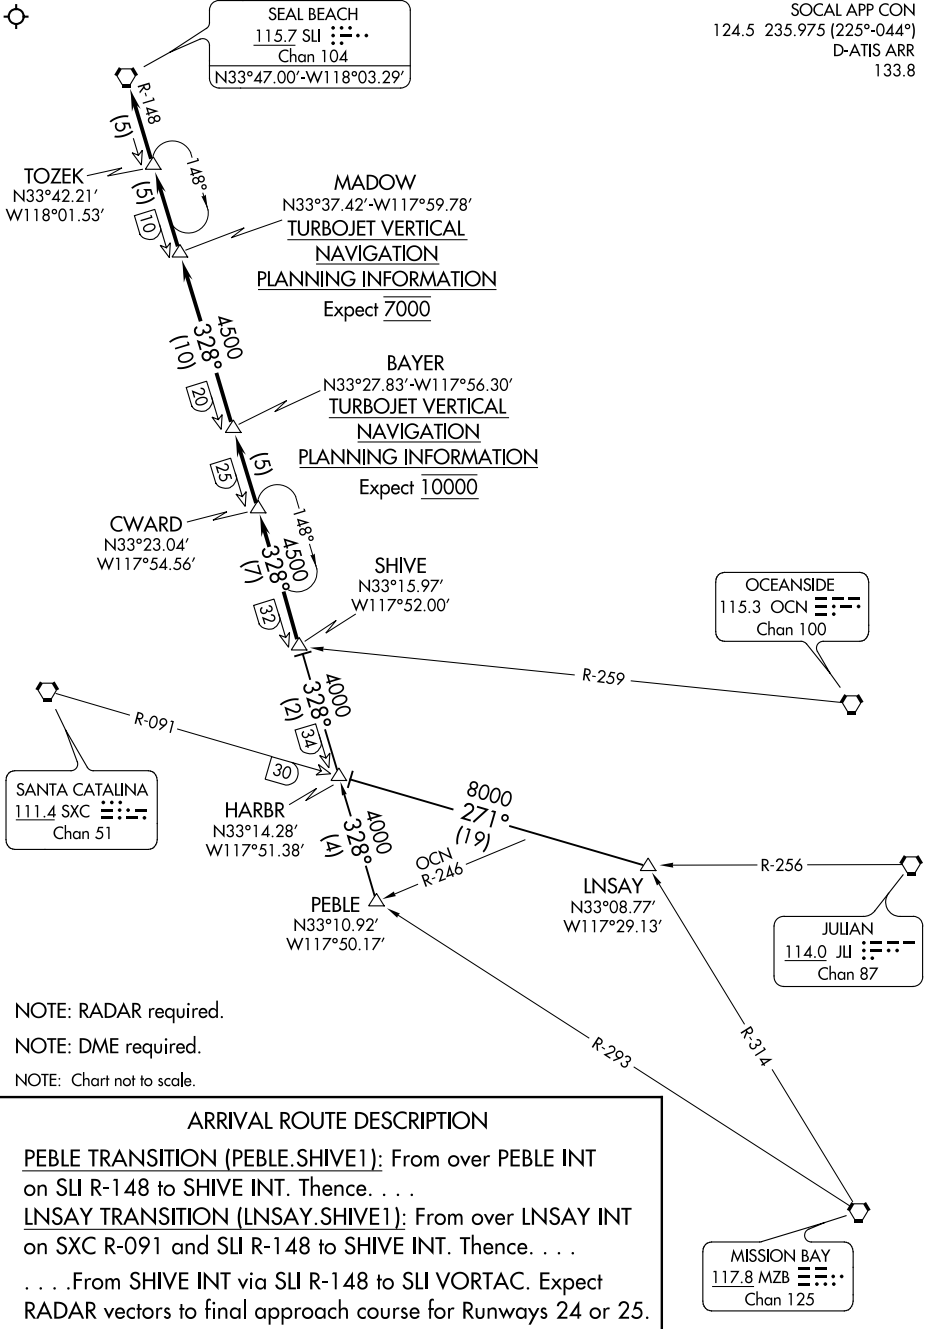

(SHIVE.SHIVE1) 17117

SHIVE ONE ARRIVAL

AL-237 (FAA)

LOS ANGELES INTL (LAX)
LOS ANGELES, CALIFORNIA

SOCAL APP CON
124.5 235.975 (225°-044°)
D-ATIS ARR
133.8

SW-3, 24 MAY 2018 to 21 JUN 2018

SW-3, 24 MAY 2018 to 21 JUN 2018

SHIVE ONE ARRIVAL

(SHIVE.SHIVE1) 15APR04

LOS ANGELES, CALIFORNIA
LOS ANGELES INTL (LAX)