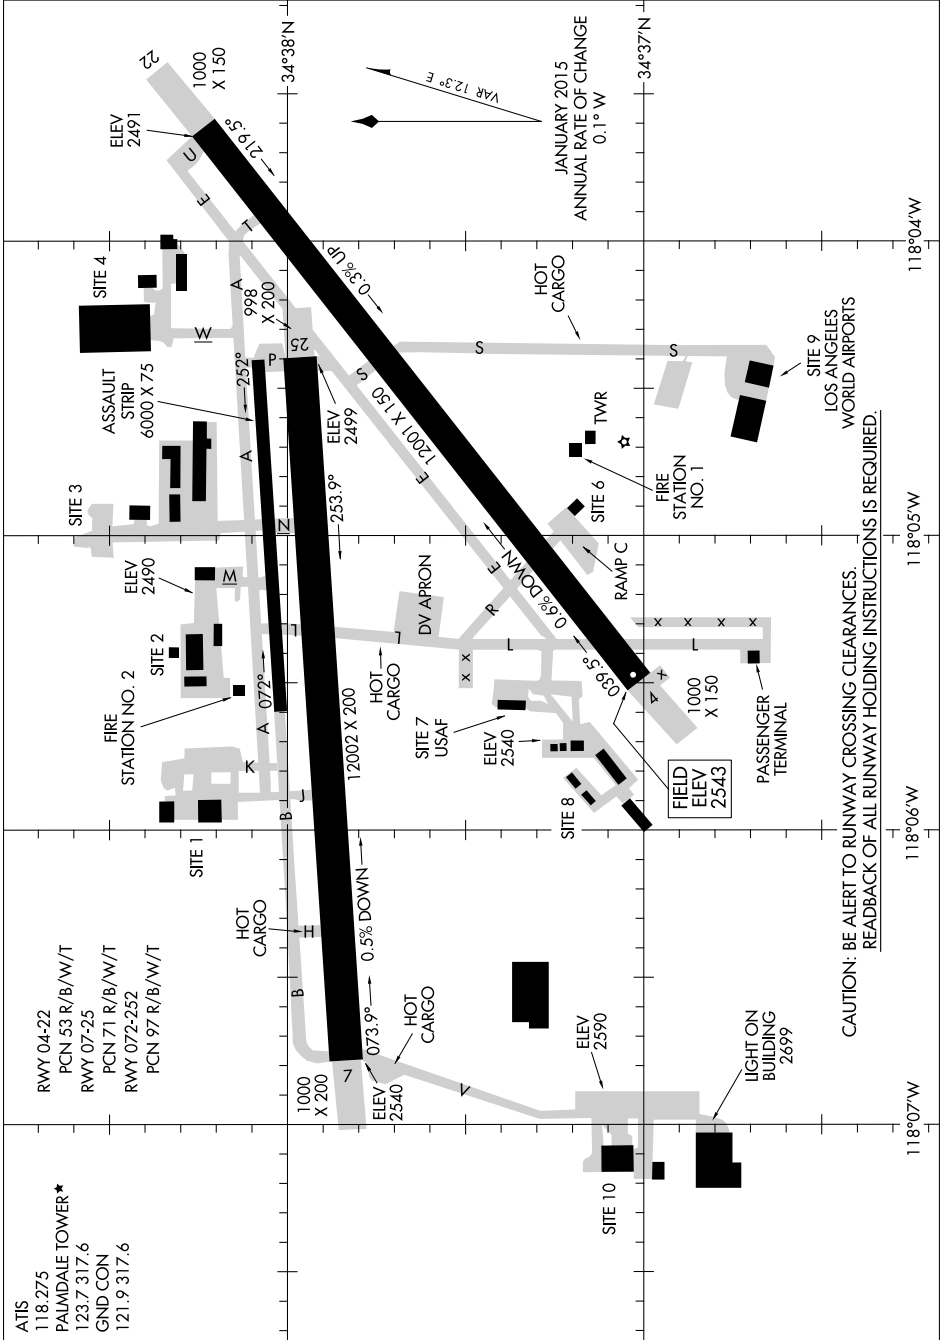

17173
AIRPORT DIAGRAM

PALMDALE USAF PLANT 42 (PMD)
 PALMDALE, CALIFORNIA

AL-310 (FAA)

SW-3, 24 MAY 2018 to 21 JUN 2018

CAUTION: BE ALERT TO RUNWAY CROSSING CLEARANCES.
 READBACK OF ALL RUNWAY HOLDING INSTRUCTIONS IS REQUIRED.

SW-3, 24 MAY 2018 to 21 JUN 2018

17173
AIRPORT DIAGRAM

PALMDALE, CALIFORNIA
 PALMDALE USAF PLANT 42 (PMD)