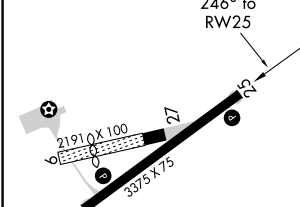

CATEGORY	A	B	C	D
LPV DA	981-1½	438 (500-1½)		NA
RNAV/VNAV DA	1184-2¼	641 (700-2¼)		NA
RNAV MDA	1240-1	697 (700-1)		NA
CIRCLING	1280-1 737 (800-1)	1380-1¼ 837 (900-1¼)		NA