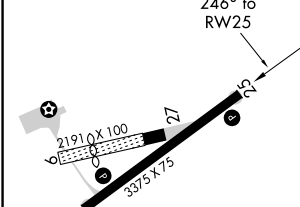

CATEGORY	A	B	C	D
LPV DA	981-1½	438 (500-1½)		NA
LNAV/VNAV DA	1184-2¼	641 (700-2¼)		NA
LNAV MDA	1240-1	697 (700-1)		NA
CIRCLING	1280-1 737 (800-1)	1380-1¼ 837 (900-1¼)		NA