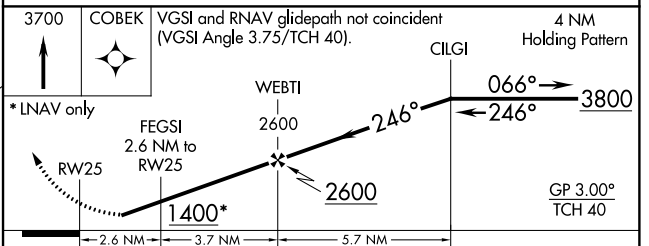

MISSED APPROACH:
 Climb to 3700 direct COBEK and hold.

WILKES-BARRE/SCRANTON ATIS 111.6	WILKES-BARRE APP CON 126.3 256.7	UNICOM 122.8 (CTAF) 0
--	--	---------------------------------

NE-4, 24 MAY 2018 to 21 JUN 2018

NE-4, 24 MAY 2018 to 21 JUN 2018

ELEV 543	TDZE 543
-----------------	-----------------

CATEGORY	A	B	C	D
LPV DA	981-1½	438 (500-1½)		NA
RNAV/VNAV DA	1184-2¼	641 (700-2¼)		NA
RNAV MDA	1240-1	697 (700-1)		NA
CIRCLING	1280-1 737 (800-1)	1380-1¼ 837 (900-1¼)		NA