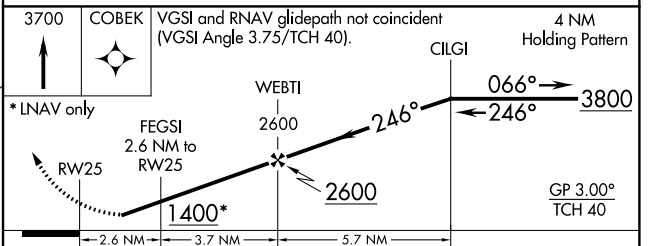

MISSED APPROACH: Climb to 3700 direct COBEK and hold.

WILKES-BARRE/SCRANTON ATIS 111.6	WILKES-BARRE APP CON 126.3 256.7	UNICOM 122.8 (CTAF) 0
--	--	---------------------------------

NE-4, 24 MAY 2018 to 21 JUN 2018

NE-4, 24 MAY 2018 to 21 JUN 2018

ELEV 543	TDZE 543
-----------------	-----------------

CATEGORY	A	B	C	D
LPV DA	981-1½	438 (500-1½)		NA
LNAV/VNAV DA	1184-2¼	641 (700-2¼)		NA
LNAV MDA	1240-1	697 (700-1)		NA
CIRCLING	1280-1 737 (800-1)	1380-1¼ 837 (900-1¼)		NA