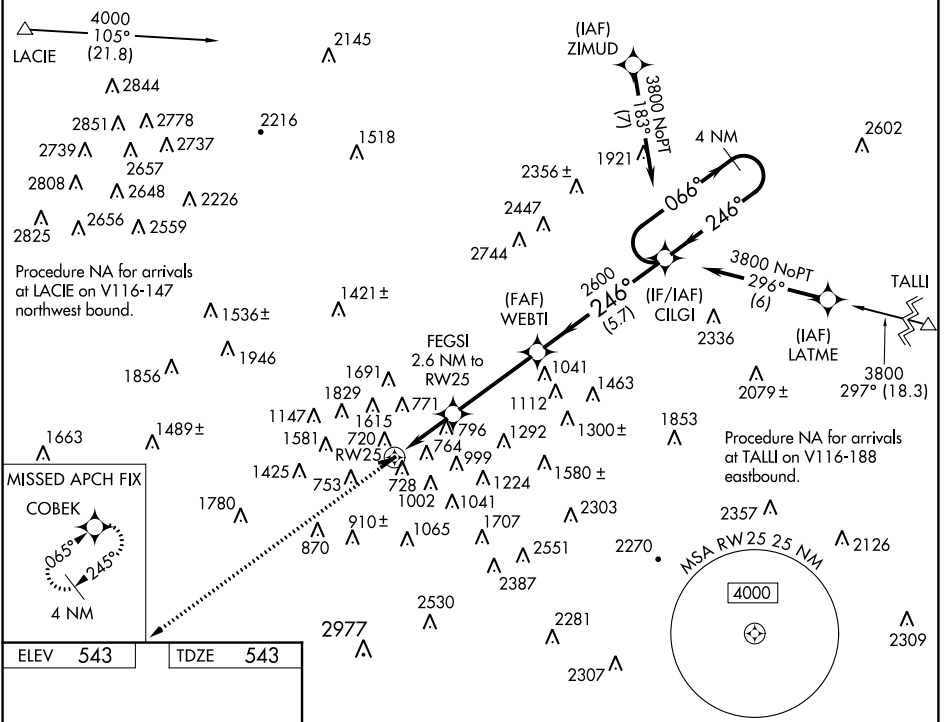

WAAS CH 45824 W25A	APP CRS 246°	Rwy Idg TDZE 543 Apt Elev 543	3375
--	------------------------	---	-------------

RNAV (GPS) RWY 25

WILKES-BARRE WYOMING VALLEY (WBW)

NA Baro-VNAV NA. Use Wilkes-Barre/Scranton altimeter setting. DME/DME RNP-0.3 NA.
 Circling Rwy 7 NA at night. Circling NA NW of Rwy 7-25.
 Helicopter visibility reduction below 3/4 SM NA.

MISSED APPROACH: Climb to 3700 direct COBEK and hold.

WILKES-BARRE/SCRANTON ATIS 111.6	WILKES-BARRE APP CON 126.3 256.7	UNICOM 122.8 (CTAF) 0
--	--	---------------------------------

NE-4, 24 MAY 2018 to 21 JUN 2018

NE-4, 24 MAY 2018 to 21 JUN 2018

ELEV 543	TDZE 543
-----------------	-----------------

CATEGORY	A	B	C	D
LPV DA	981-1½	438 (500-1½)		NA
LNAV/VNAV DA	1184-2¼	641 (700-2¼)		NA
LNAV MDA	1240-1	697 (700-1)		NA
CIRCLING	1280-1 737 (800-1)	1380-1¼ 837 (900-1¼)		NA