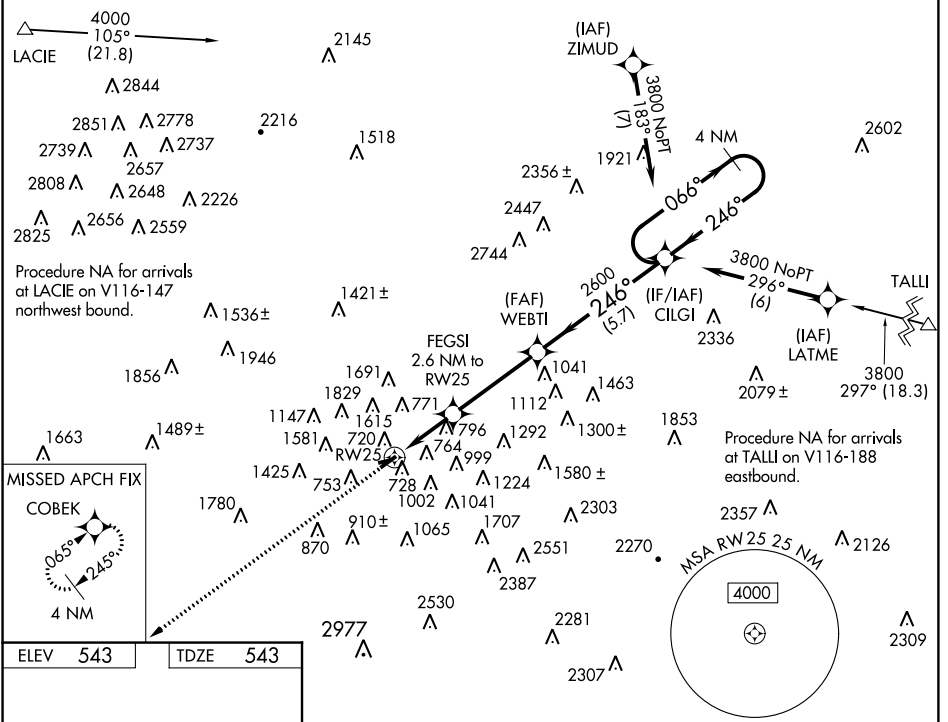

WAAS CH 45824 W25A	APP CRS 246°	Rwy Idg TDZE Apt Elev	3375 543 543
--	------------------------	-----------------------------	---

RNAV (GPS) RWY 25

WILKES-BARRE WYOMING VALLEY (WBW)

NA Baro-VNAV NA. Use Wilkes-Barre/Scranton altimeter setting. DME/DME RNP-0.3 NA.
 Circling Rwy 7 NA at night. Circling NA NW of Rwy 7-25.
 Helicopter visibility reduction below 3/4 SM NA.

MISSED APPROACH:
 Climb to 3700 direct COBEK and hold.

WILKES-BARRE/SCRANTON ATIS 111.6	WILKES-BARRE APP CON 126.3 256.7	UNICOM 122.8 (CTAF) 0
--	--	---------------------------------

NE-4, 24 MAY 2018 to 21 JUN 2018

NE-4, 24 MAY 2018 to 21 JUN 2018

ELEV 543	TDZE 543
-----------------	-----------------

CATEGORY	A	B	C	D
LPV DA	981-1½	438 (500-1½)		NA
RNAV/VNAV DA	1184-2¼	641 (700-2¼)		NA
RNAV MDA	1240-1	697 (700-1)		NA
CIRCLING	1280-1 737 (800-1)	1380-1¼ 837 (900-1¼)		NA