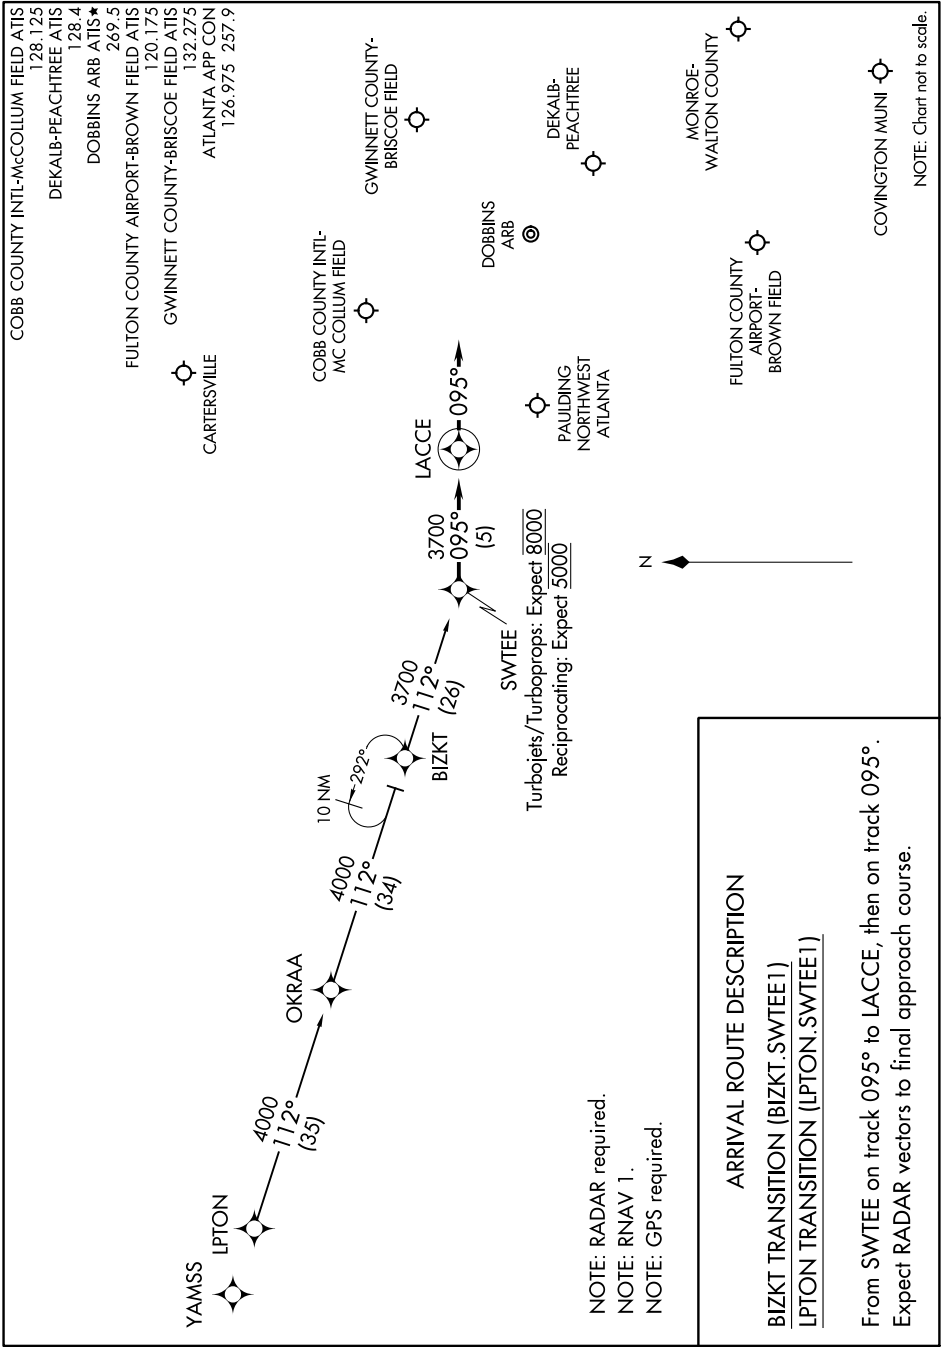

(SWTEE.SWTEE1) 16315

SWTEE ONE ARRIVAL (RNAV)

ST-469 (FAA)

ATLANTA, GEORGIA

SE-4, 24 MAY 2018 to 21 JUN 2018

SE-4, 24 MAY 2018 to 21 JUN 2018

SWTEE ONE ARRIVAL (RNAV)

(SWTEE.SWTEE1) 15SEP16

ATLANTA, GEORGIA