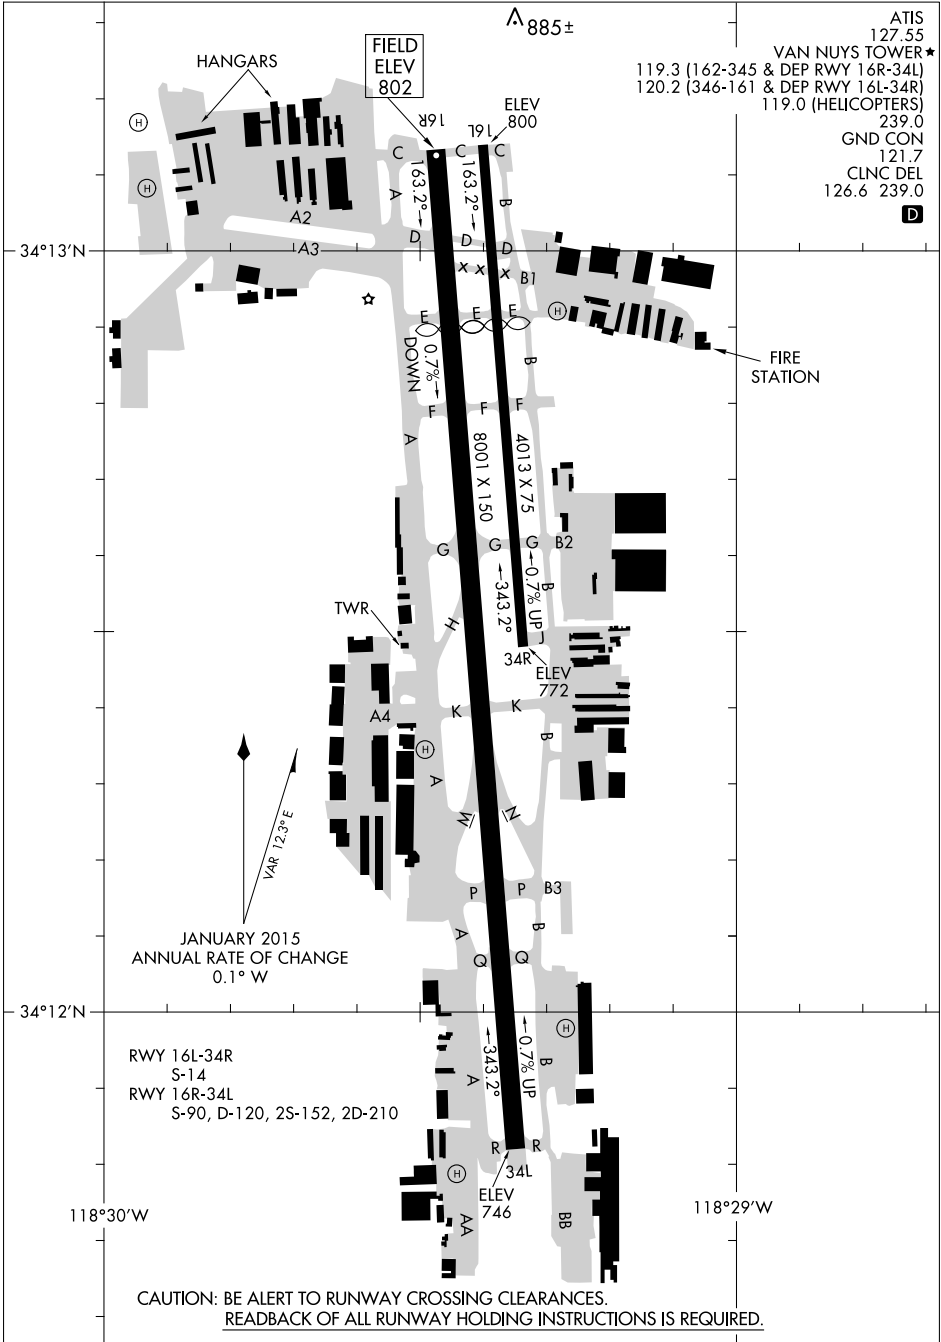

17061

AIRPORT DIAGRAM

AL-552 (FAA)

VAN NUYS (VNY)
VAN NUYS, CALIFORNIA

SW-3, 24 MAY 2018 to 21 JUN 2018

SW-3, 24 MAY 2018 to 21 JUN 2018

CAUTION: BE ALERT TO RUNWAY CROSSING CLEARANCES.
READBACK OF ALL RUNWAY HOLDING INSTRUCTIONS IS REQUIRED.

AIRPORT DIAGRAM

17061

VAN NUYS, CALIFORNIA
VAN NUYS (VNY)