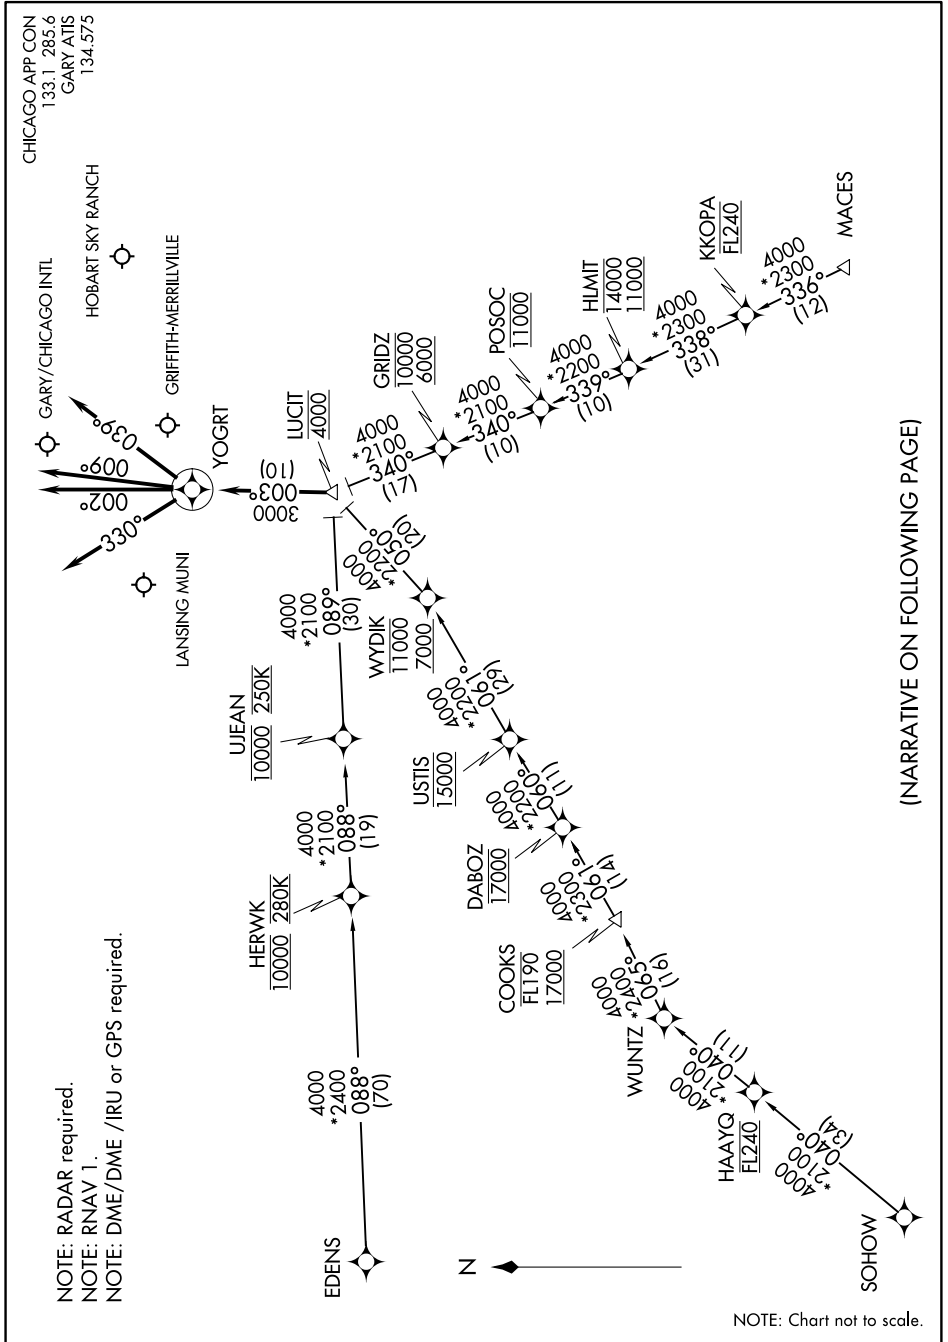

LUCIT ONE ARRIVAL (RNAV)

GARY, INDIANA

EC-2, 24 MAY 2018 to 21 JUN 2018

(NARRATIVE ON FOLLOWING PAGE)

EC-2, 24 MAY 2018 to 21 JUN 2018

LUCIT ONE ARRIVAL (RNAV)

GARY, INDIANA