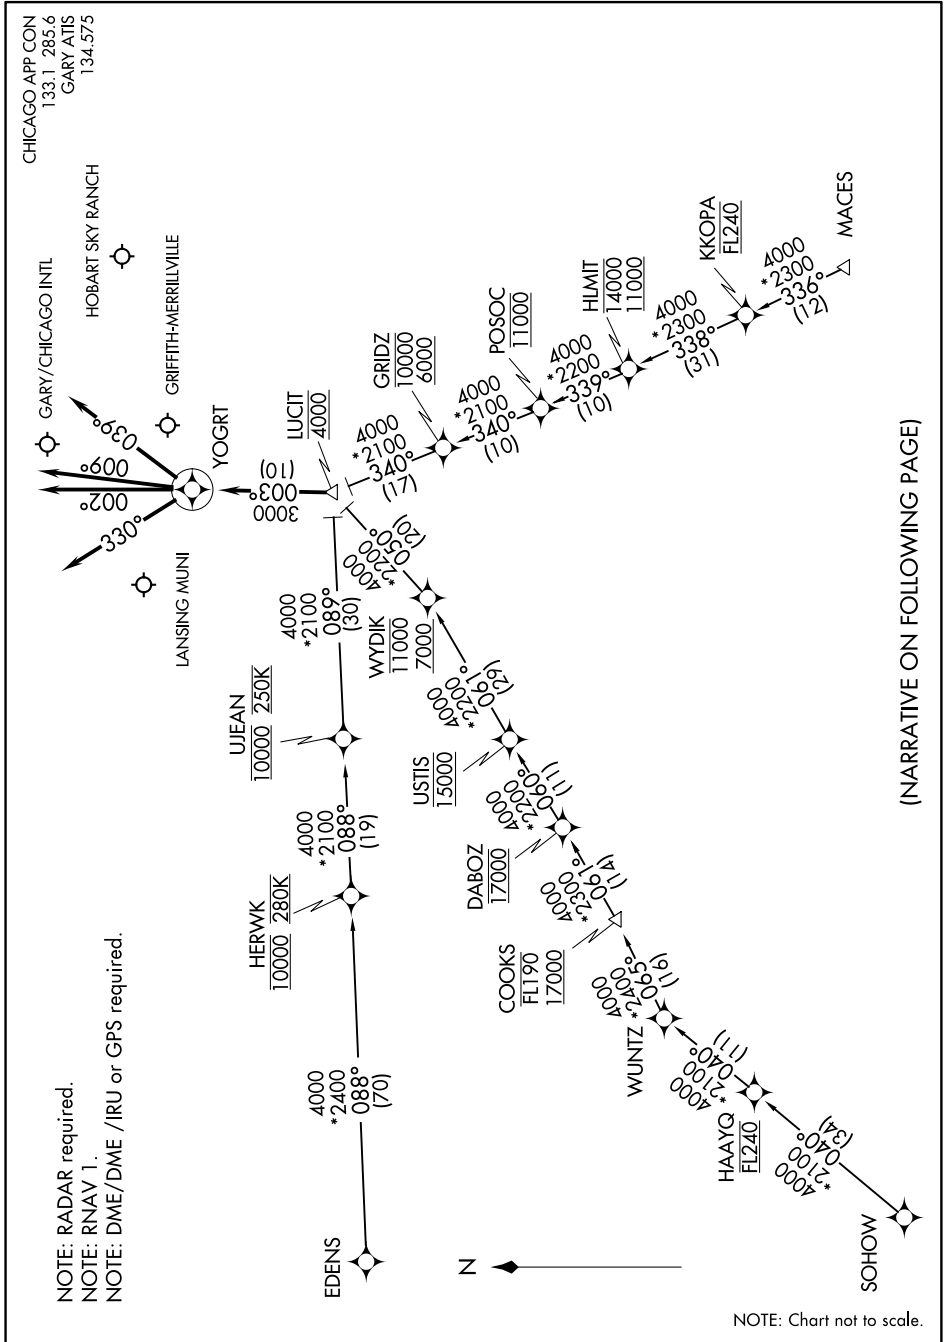

LUCIT ONE ARRIVAL (RNAV)

GARY, INDIANA

EC-2, 24 MAY 2018 to 21 JUN 2018

(NARRATIVE ON FOLLOWING PAGE)

LUCIT ONE ARRIVAL (RNAV)

GARY, INDIANA

EC-2, 24 MAY 2018 to 21 JUN 2018