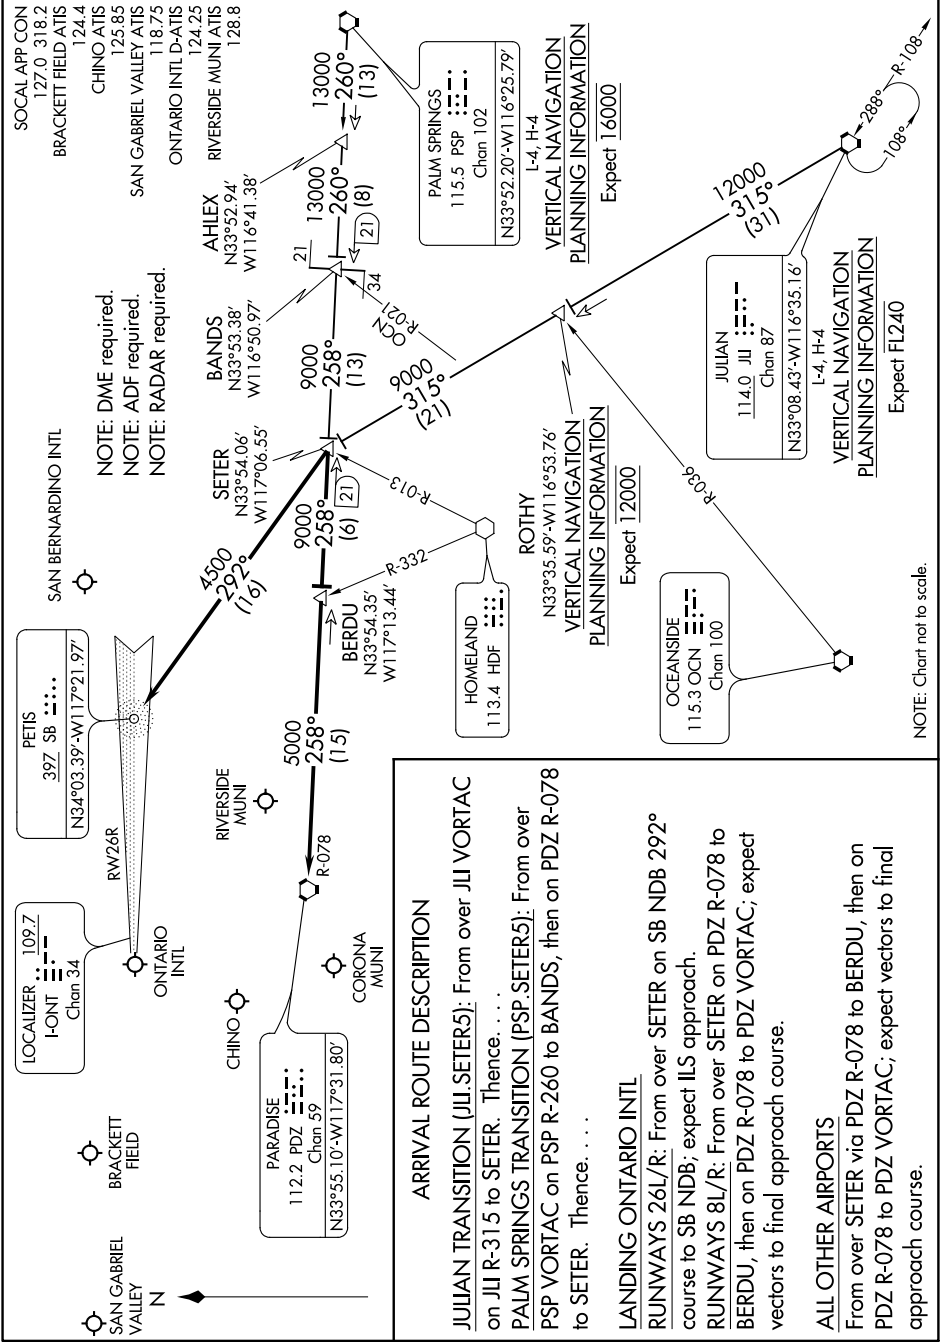

SETER FIVE ARRIVAL

AL-965 (FAA)

ONTARIO, CALIFORNIA

SW-3, 24 MAY 2018 to 21 JUN 2018

SETER FIVE ARRIVAL

ONTARIO, CALIFORNIA

ARRIVAL ROUTE DESCRIPTION

JULIAN TRANSITION (JLI.SETER5): From over JLI VORTAC on JLI R-315 to SETER. Thence, . . .

PALM SPRINGS TRANSITION (PSP.SETER5): From over PSP VORTAC on PSP R-260 to BANDS, then on PDZ R-078 to SETER. Thence, . . .

LANDING ONTARIO INTL

RUNWAYS 26L/R: From over SETER on SB NDB 292° course to SB NDB; expect ILS approach.

RUNWAYS 8L/R: From over SETER on PDZ R-078 to BERDU, then on PDZ R-078 to PDZ VORTAC; expect vectors to final approach course.

ALL OTHER AIRPORTS

From over SETER via PDZ R-078 to BERDU, then on PDZ R-078 to PDZ VORTAC; expect vectors to final approach course.

SW-3, 24 MAY 2018 to 21 JUN 2018