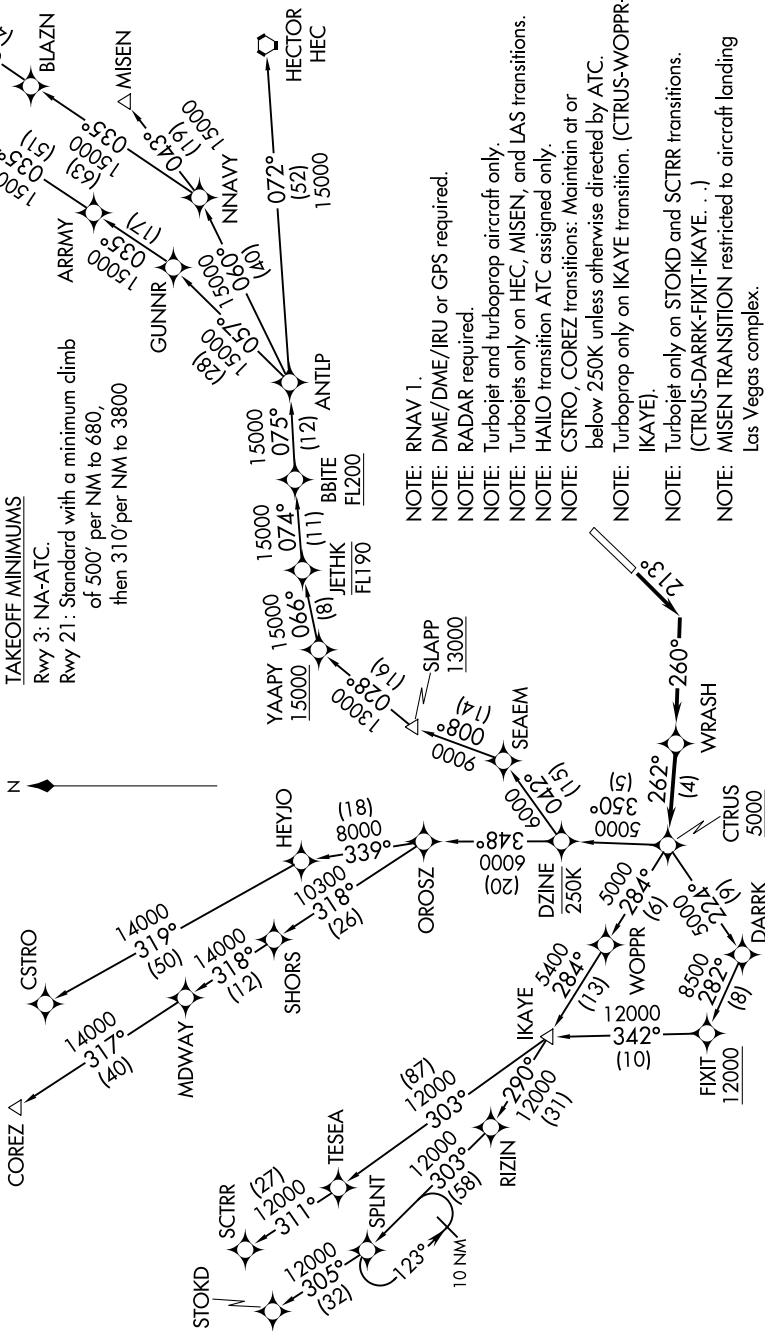

CTRUS THREE DEPARTURE (RNAV)

AL-5023 (FAA)

SANTA MONICA MUNI (SMO)
SANTA MONICA, CALIFORNIA

SW-3, 24 MAY 2018 to 21 JUN 2018

**TOP ALTITUDE:
IKAYE TRANSITION: AS ASSIGNED BY ATC;
ALL OTHER TRANSITIONS: FL230**

ATIS 119.15
SANTA MONICA TOWER* 120.1 257.8
SOCAL DEP CON 125.2 323.275

(NARRATIVE ON FOLLOWING PAGE)

NOTE: Chart not to scale.

SW-3, 24 MAY 2018 to 21 JUN 2018

CTRUS THREE DEPARTURE (RNAV)

SANTA MONICA, CALIFORNIA
SANTA MONICA MUNI (SMO)