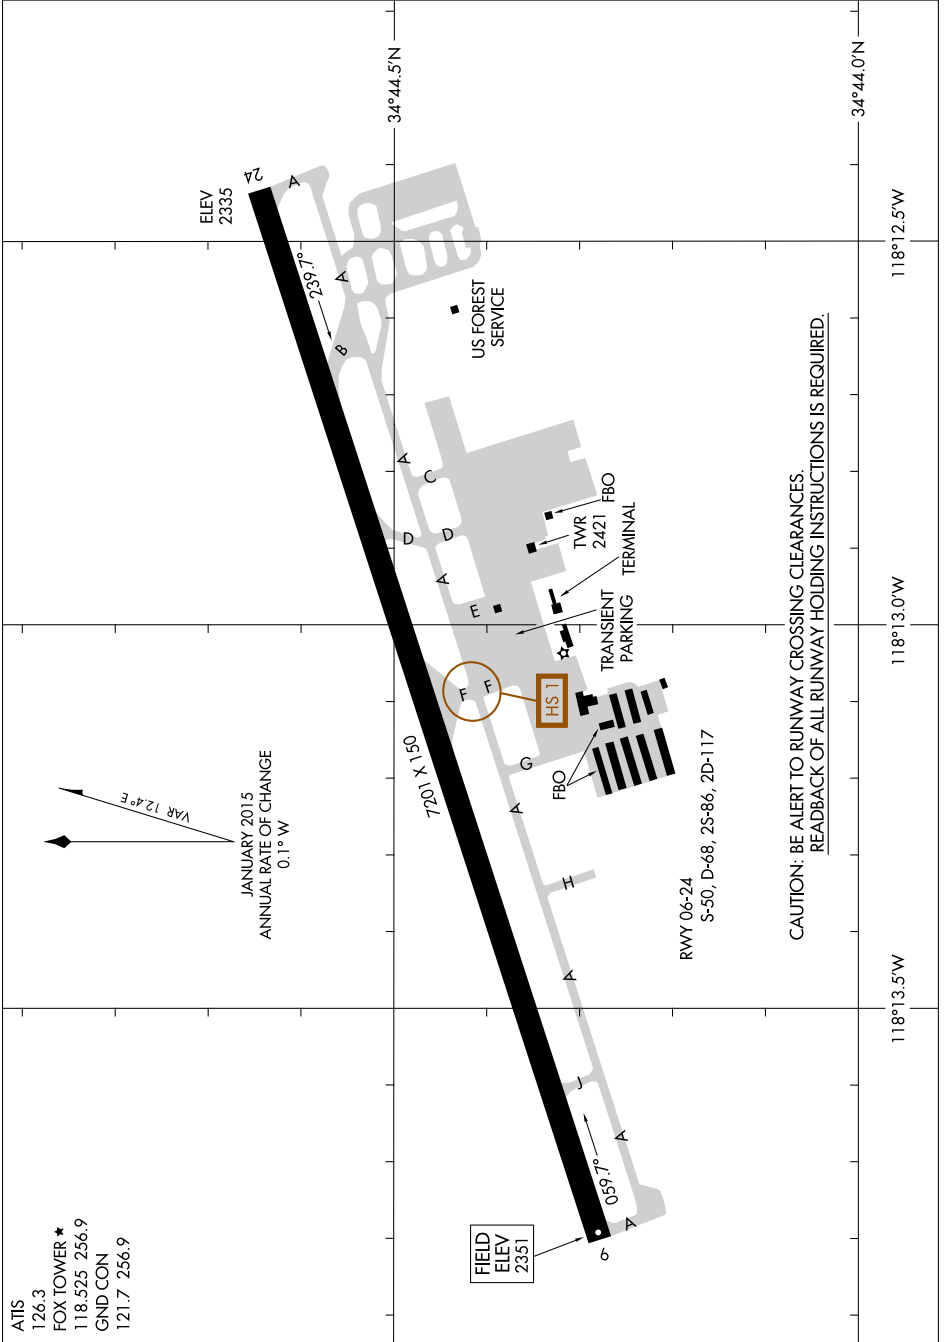

AIRPORT DIAGRAM

AL-5065 (FAA)

GENERAL WM J FOX AIRFIELD (WJF)
LANCASTER, CALIFORNIA

SW-3, 24 MAY 2018 to 21 JUN 2018

SW-3, 24 MAY 2018 to 21 JUN 2018

AIRPORT DIAGRAM

LANCASTER, CALIFORNIA
GENERAL WM J FOX AIRFIELD (WJF)