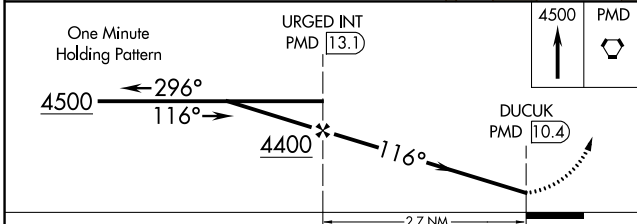

VORTAC PMD 114.5 Chan 92	APP CRS 116°	Rwy Idg TDZE Apt Elev N/A N/A 2351
--	------------------------	--

VOR-B

GENERAL WM J FOX AIRFIELD (WJF)

MISSSED APPROACH: Climb to 4500 direct PMD VORTAC and hold.

ATIS 126.3	JOSHUA APP CON 126.1 290.3	FOX TOWER * 118.525 (CTAF) 256.9	GND CON 121.7 256.9	UNICOM 122.95
----------------------	--------------------------------------	--	-------------------------------	-------------------------

SW-3, 24 MAY 2018 to 21 JUN 2018

SW-3, 24 MAY 2018 to 21 JUN 2018

CATEGORY	A	B	C	D	FAF to MAP 2.7 NM					
CIRCLING	3320-1¼ 969 (1000-1¼)	3320-1½ 969 (1000-1½)	3320-3	969 (1000-3)	Knots	60	90	120	150	180
					Min:Sec	2:42	1:48	1:21	1:05	0:54