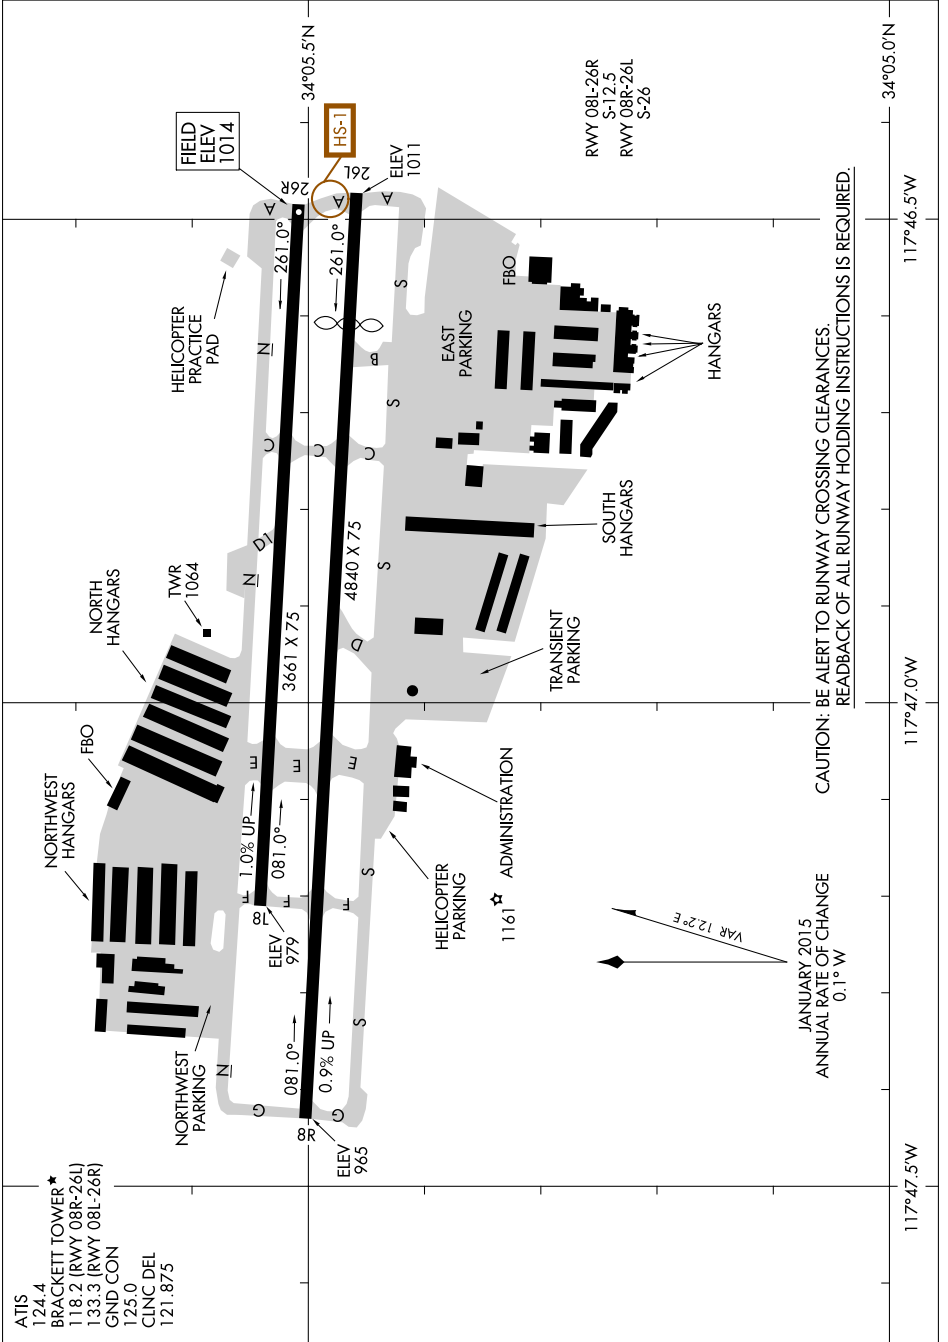

AIRPORT DIAGRAM

AL-5218 (FAA)

BRACKETT FIELD (POC)
LA VERNE, CALIFORNIA

SW-3, 24 MAY 2018 to 21 JUN 2018

SW-3, 24 MAY 2018 to 21 JUN 2018

AIRPORT DIAGRAM

LA VERNE, CALIFORNIA
BRACKETT FIELD (POC)