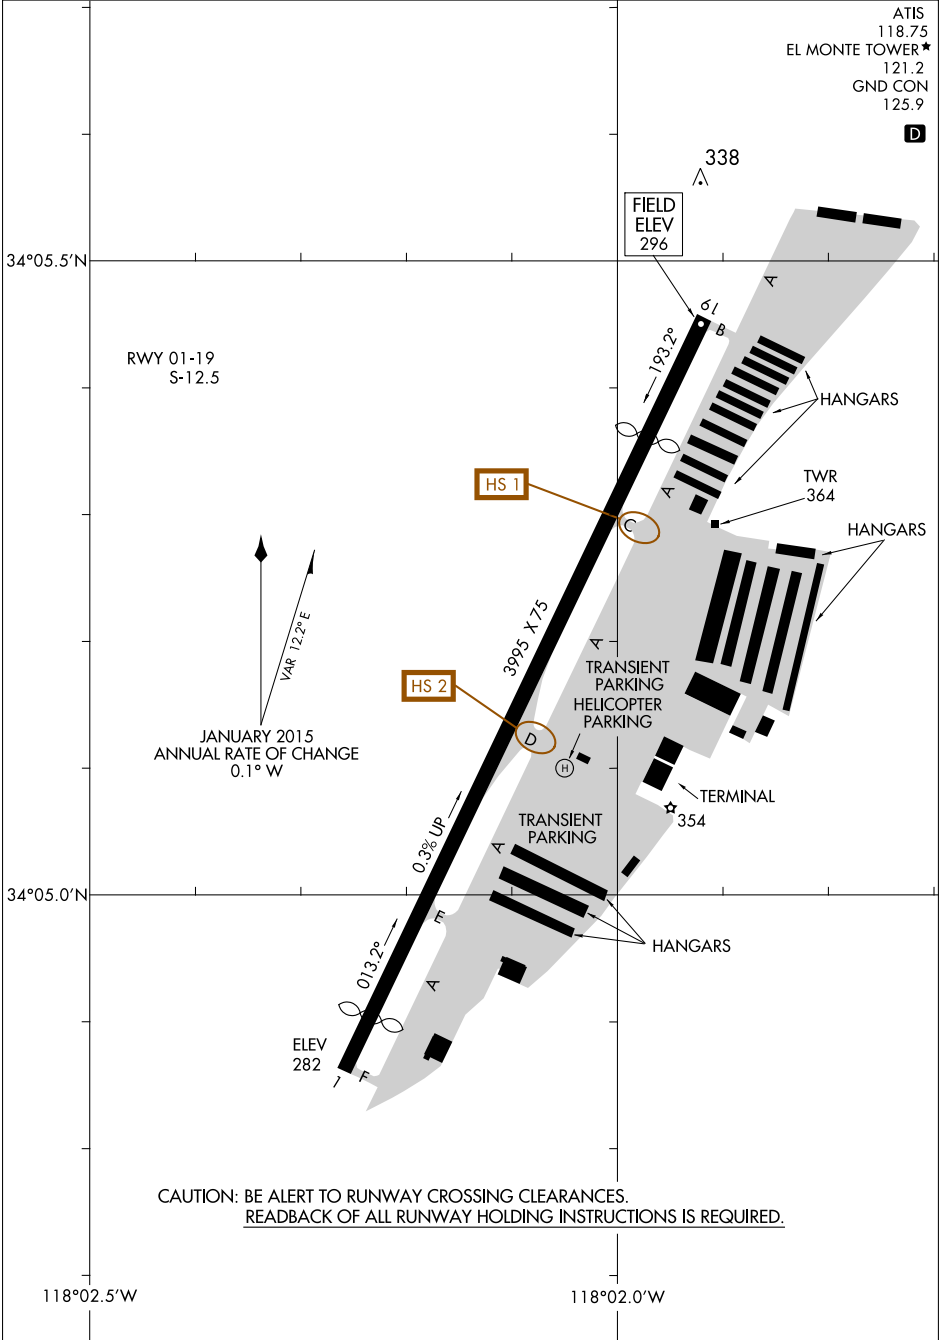

ATIS 118.75  
 EL MONTE TOWER\* 121.2  
 GND CON 125.9  
D

SW-3, 24 MAY 2018 to 21 JUN 2018

SW-3, 24 MAY 2018 to 21 JUN 2018