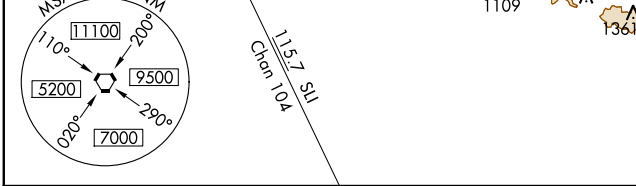

DARTS PDZ (39.5)	IMEFY PDZ (35)	2500 PDZ R-278	ADAMM	4000	PDZ
CATEGORY	A	B	C	D		
CIRCLING	1340-1½	1044 (1100-1½)	NA			

REIL Rwy 19 0
MIRL Rwy 1-19 0