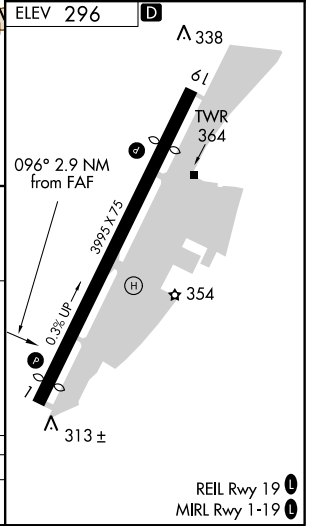

VORTAC PDZ 112.2 Chan 59	APP CRS 096°	Rwy Idg TDZE Apt Elev N/A N/A 296
---------------------------------------	------------------------	---

VOR or GPS-B

SAN GABRIEL VALLEY (EMT)

⚠ When local altimeter setting not received, use Ontario Intl altimeter setting and increase all MDA's 140 feet. Helicopter visibility reduction below 1 SM NA. Circling Rwy 1 NA at night. DME required.

MISSED APPROACH: Climb to 2500 on PDZ R-278 to ADAMM Int/ PDZ 15.5 DME then continue climb to 4000 to PDZ VORTAC.

ATIS 118.75	SOCAL APP CON 125.5 318.2	EL MONTE TOWER* 121.2 (CTAF) 0	GND CON 125.9	UNICOM 122.95
-----------------------	-------------------------------------	--	-------------------------	-------------------------

SW-3, 24 MAY 2018 to 21 JUN 2018

SW-3, 24 MAY 2018 to 21 JUN 2018

	DARTS PDZ (39.5)	IMEFY PDZ (35)	2500 PDZ R-278	ADAMM	4000	PDZ
CATEGORY	A	B	C	D		
CIRCLING	1340-1½	1044 (1100-1½)	NA			

REIL Rwy 19 0
MIRL Rwy 1-19 0