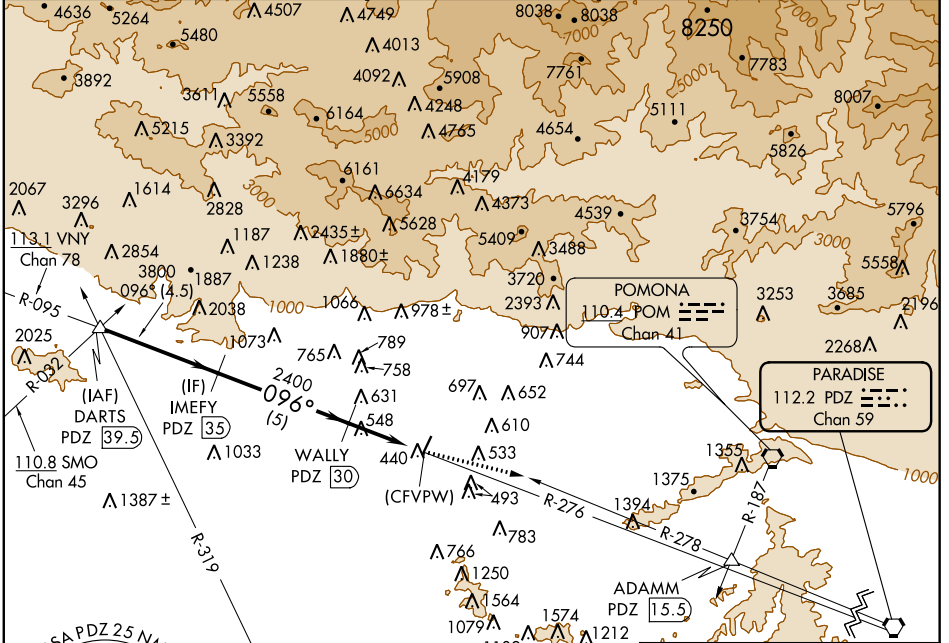

VORTAC PDZ 112.2 Chan 59	APP CRS 096°	Rwy Idg TDZE Apt Elev N/A N/A 296
---------------------------------------	------------------------	---

VOR or GPS-B

SAN GABRIEL VALLEY (EMT)

⚠ When local altimeter setting not received, use Ontario Intl altimeter setting and increase all MDA's 140 feet. Helicopter visibility reduction below 1 SM NA. Circling Rwy 1 NA at night. DME required.

MISSED APPROACH: Climb to 2500 on PDZ R-278 to ADAMM Int/ PDZ 15.5 DME then continue climb to 4000 to PDZ VORTAC.

ATIS 118.75	SOCAL APP CON 125.5 318.2	EL MONTE TOWER* 121.2 (CTAF) 0	GND CON 125.9	UNICOM 122.95
-----------------------	-------------------------------------	--	-------------------------	-------------------------

SW-3, 24 MAY 2018 to 21 JUN 2018

SW-3, 24 MAY 2018 to 21 JUN 2018

	DARTS PDZ (39.5)	IMEFY PDZ (35)	2500 PDZ R-278	ADAMM	4000	PDZ
CATEGORY	A	B	C	D		
CIRCLING	1340-1½	1044 (1100-1½)	NA			

REIL Rwy 19 0
MIRL Rwy 1-19 0