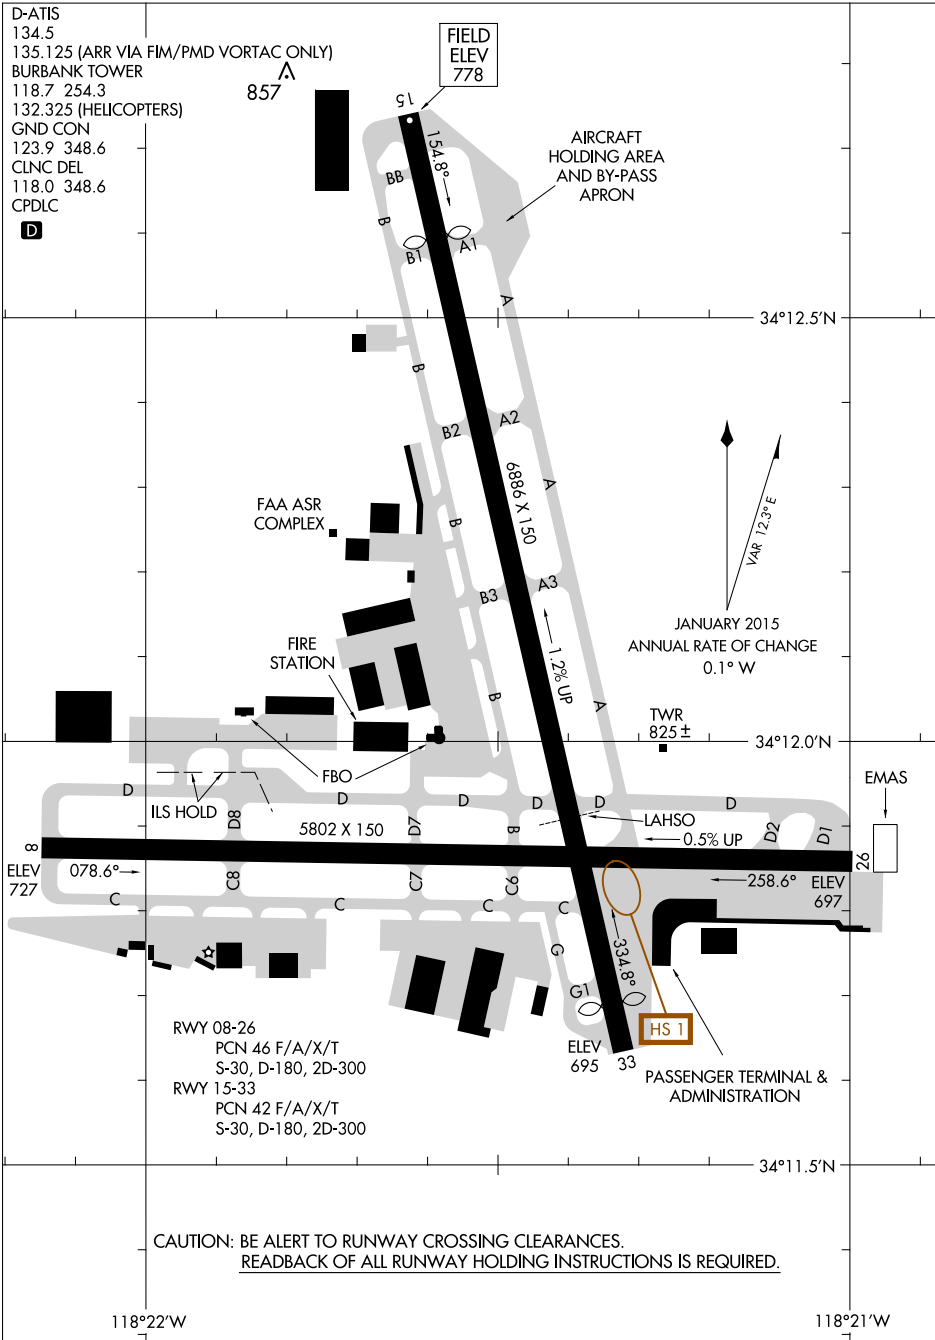

AIRPORT DIAGRAM

18032

BOB HOPE (BUR)
BURBANK, CALIFORNIA

AL-67 (FAA)

**CAUTION: BE ALERT TO RUNWAY CROSSING CLEARANCES.
READBACK OF ALL RUNWAY HOLDING INSTRUCTIONS IS REQUIRED.**

AIRPORT DIAGRAM

18032

BURBANK, CALIFORNIA
BOB HOPE (BUR)