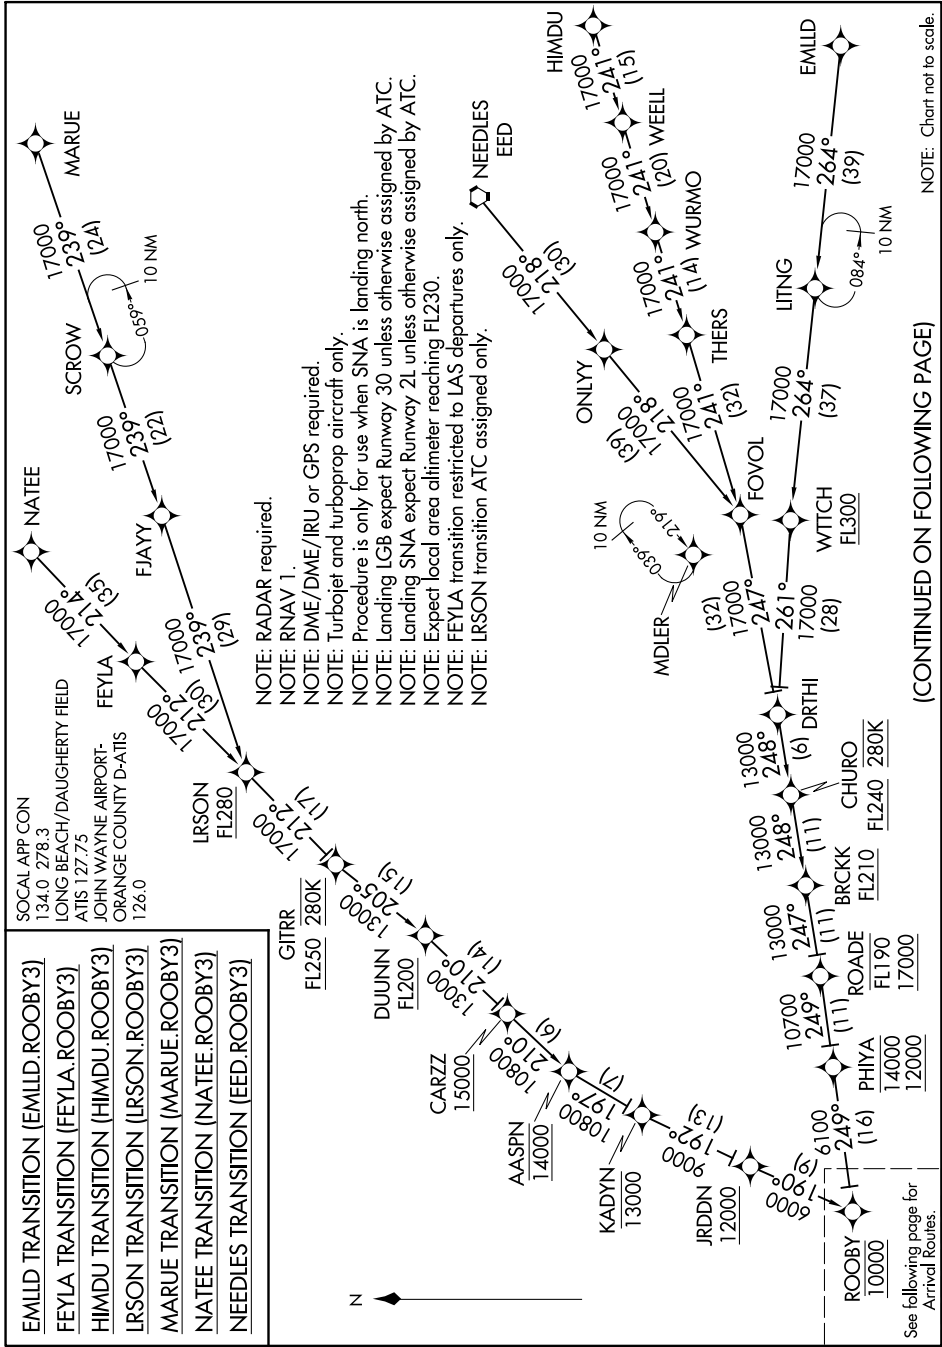

ROOBY THREE ARRIVAL (RNAV) Transition Routes

LONG BEACH, CALIFORNIA

SW-3, 21 JUN 2018 to 19 JUL 2018

(CONTINUED ON FOLLOWING PAGE)

ROOBY THREE ARRIVAL (RNAV) Transition Routes

LONG BEACH, CALIFORNIA

SW-3, 21 JUN 2018 to 19 JUL 2018