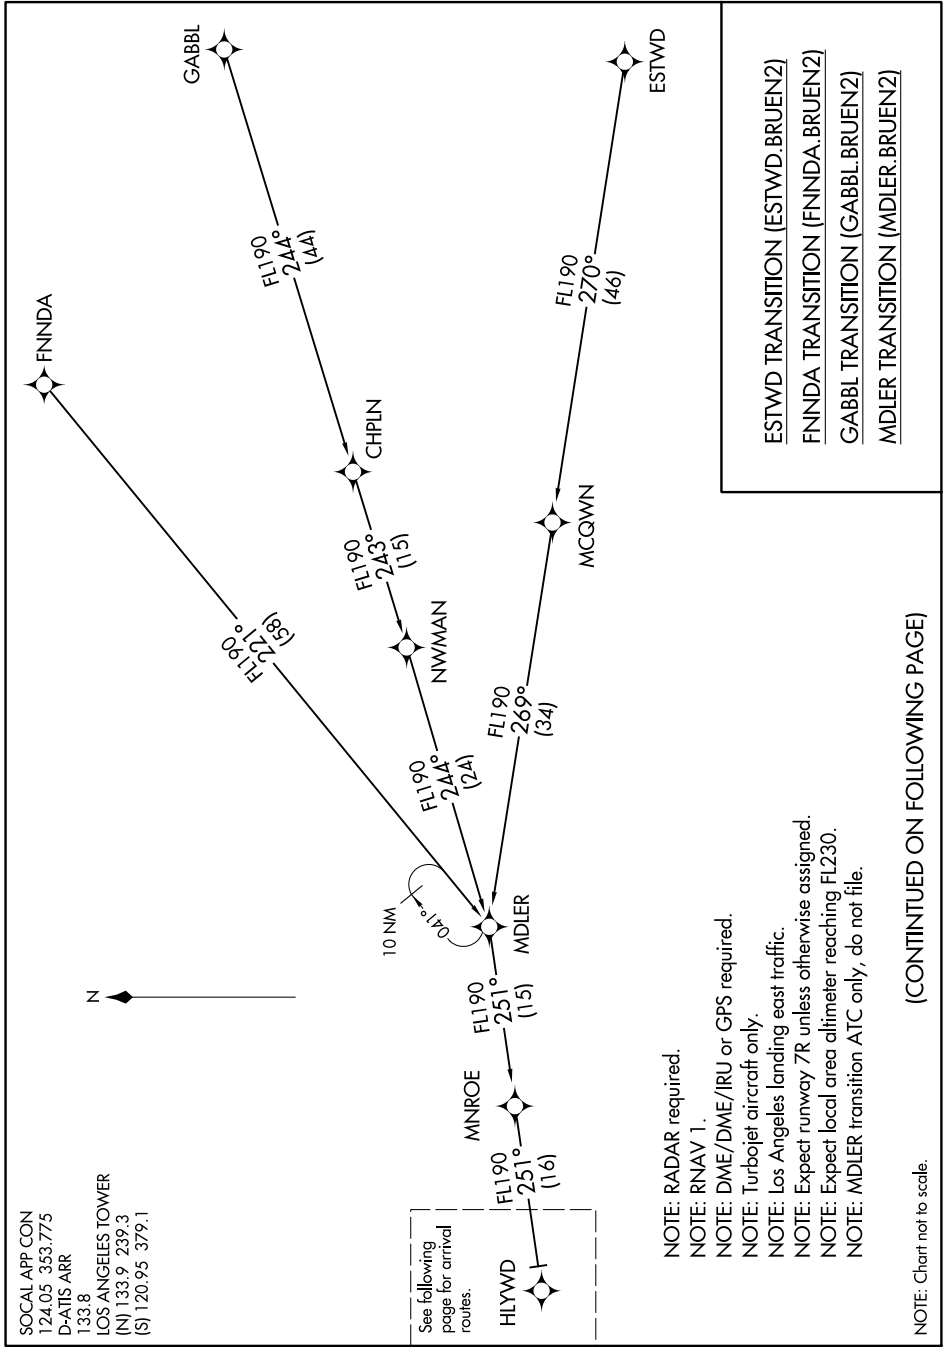

# BRUEN TWO ARRIVAL (RNAV) Transition Routes

SW-3, 21 JUN 2018 to 19 JUL 2018

SW-3, 21 JUN 2018 to 19 JUL 2018