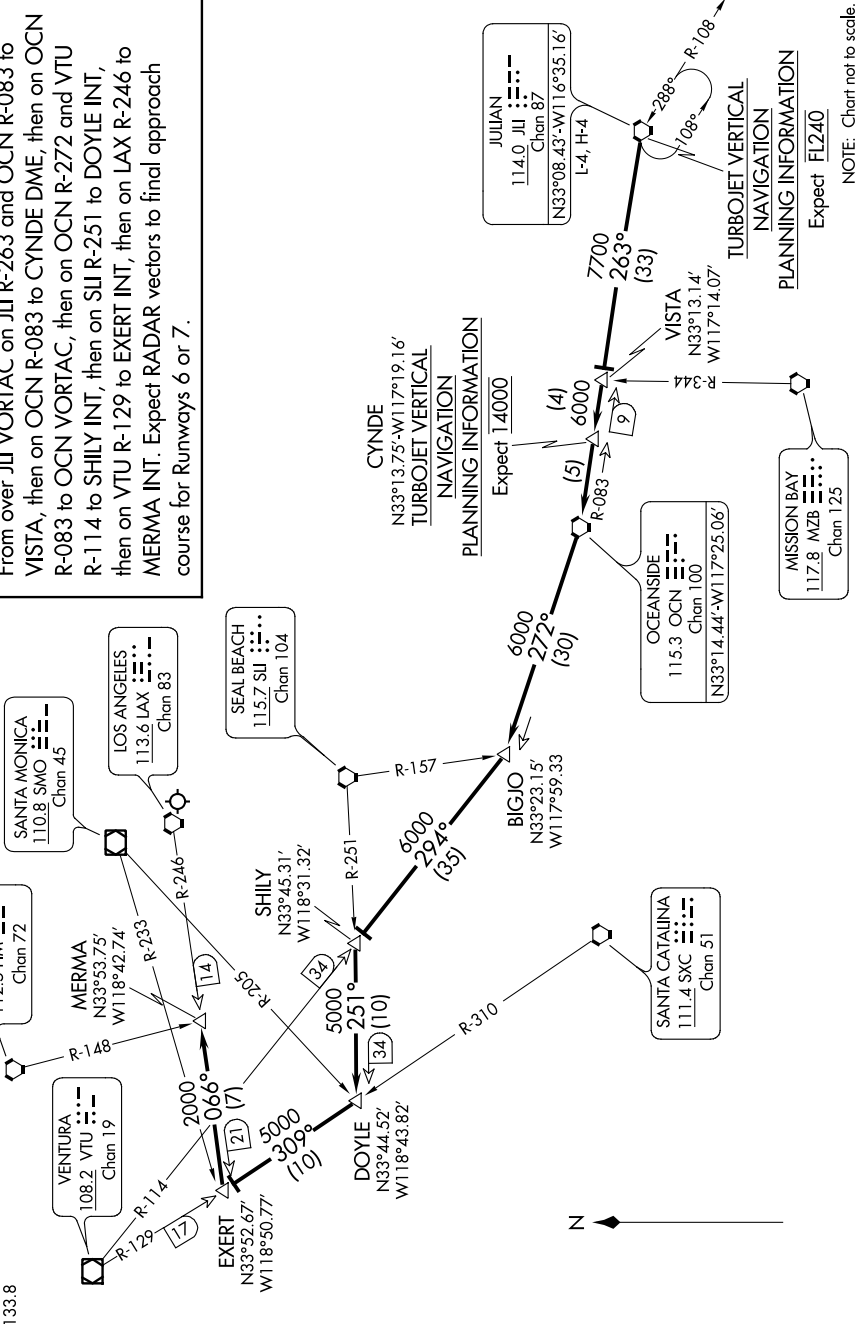

# OCEAN THREE ARRIVAL

AL-237 (FAA)

LOS ANGELES INTL (LAX)  
LOS ANGELES, CALIFORNIA

SW-3, 21 JUN 2018 to 19 JUL 2018

## ARRIVAL ROUTE DESCRIPTION

From over JLI VORTAC on JLI R-263 and OCN R-083 to VISTA, then on OCN R-083 to CYNDE DME, then on OCN R-083 to OCN VORTAC, then on OCN R-272 and VTU R-114 to SHILY INT, then on SLI R-251 to DOYLE INT, then on VTU R-129 to EXERT INT, then on LAX R-246 to MERMA INT. Expect RADAR vectors to final approach course for Runways 6 or 7.

# OCEAN THREE ARRIVAL

LOS ANGELES, CALIFORNIA  
LOS ANGELES INTL (LAX)

SW-3, 21 JUN 2018 to 19 JUL 2018