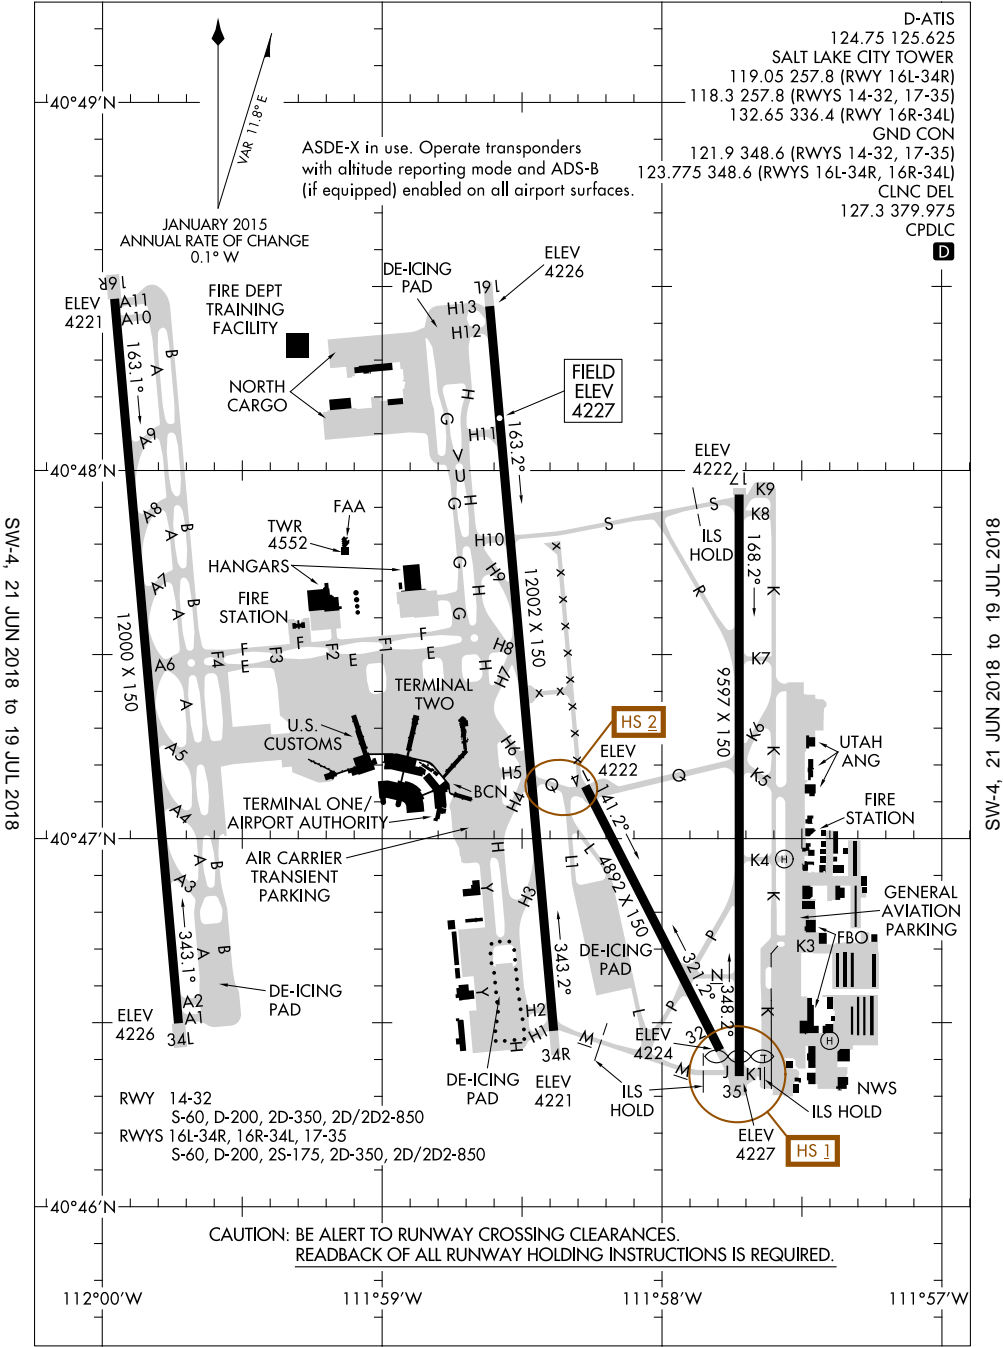

17285

AIRPORT DIAGRAM

AL-365 (FAA)

SALT LAKE CITY INTL (SLC)

SALT LAKE CITY, UTAH

AIRPORT DIAGRAM

17285

SALT LAKE CITY, UTAH