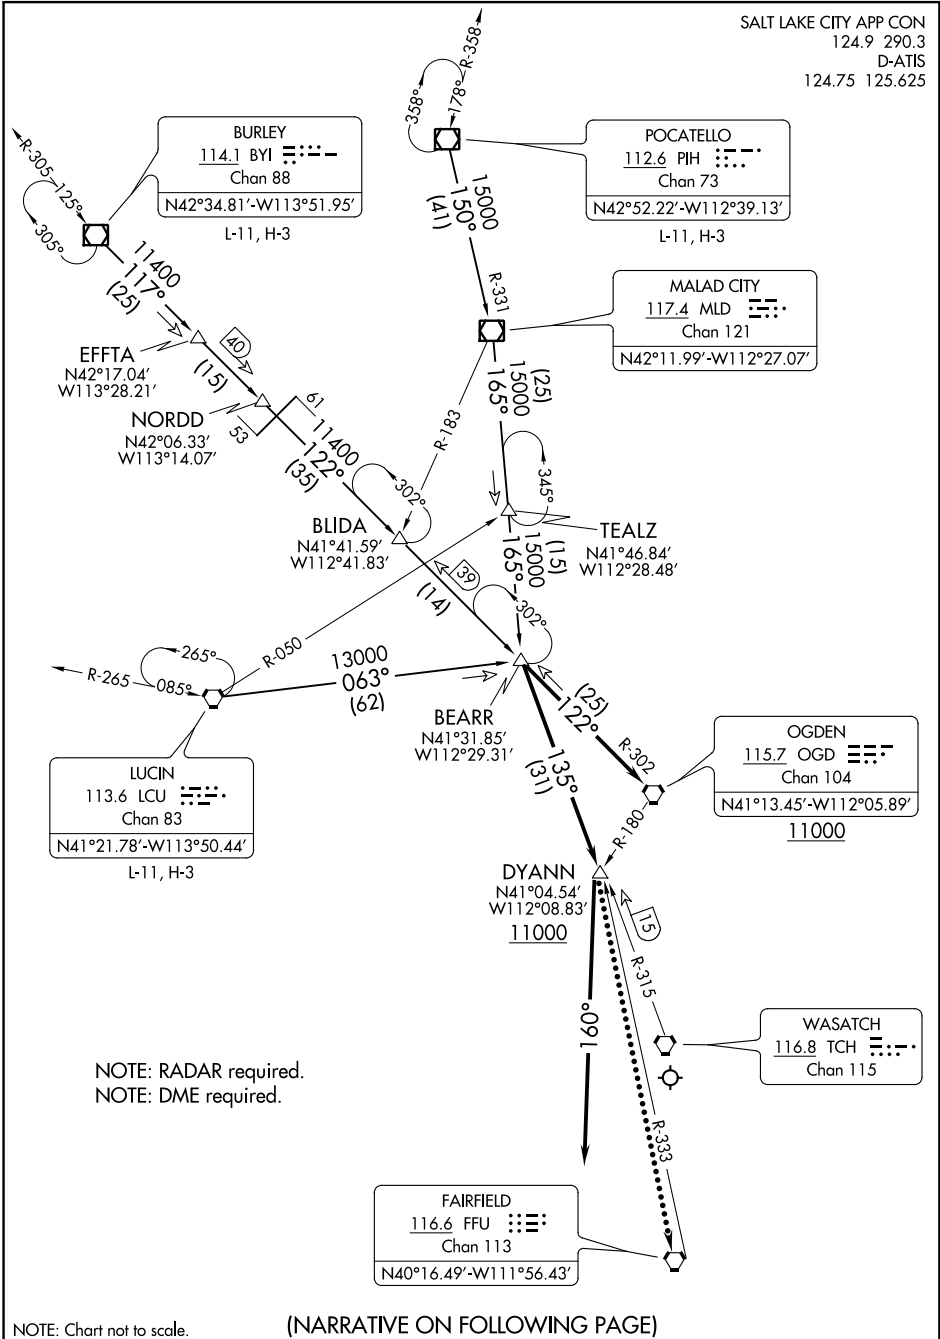

BEARR FIVE ARRIVAL

SALT LAKE CITY APP CON
124.9 290.3
D-ATIS
124.75 125.625

AL-365 (FAA)

NOTE: RADAR required.
NOTE: DME required.

NOTE: Chart not to scale.

(NARRATIVE ON FOLLOWING PAGE)

SW-4, 21 JUN 2018 to 19 JUL 2018

SW-4, 21 JUN 2018 to 19 JUL 2018