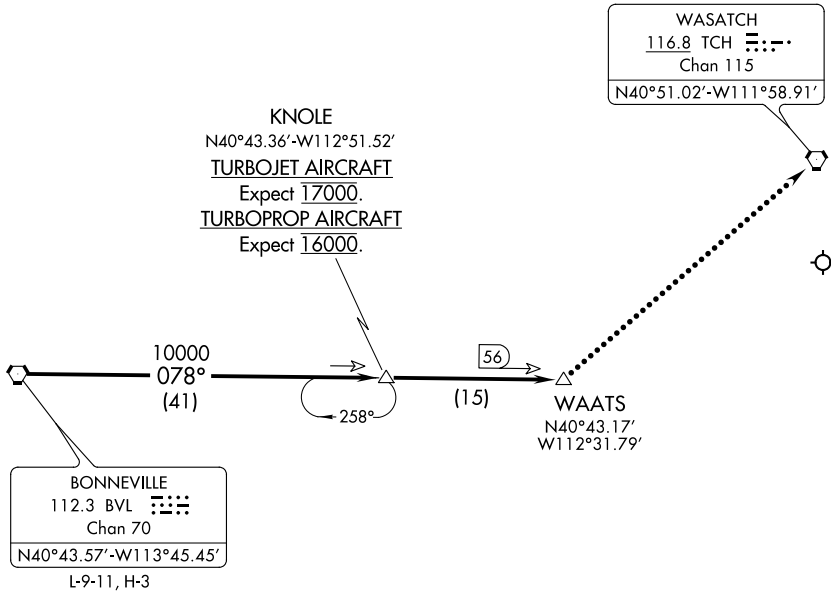

(BVL.BVL2) 17173

BONNEVILLE TWO ARRIVAL

AL-365 (FAA)

SALT LAKE CITY INTL (SLC)
SALT LAKE CITY, UTAH

SALT LAKE CITY APP CON
124.3 322.3
D-ATIS 124.75 125.625

NOTE: DME required.
NOTE: Chart not to scale.

ARRIVAL ROUTE DESCRIPTION

From BVL VORTAC via BVL R-078 to WAATS, thence expect RADAR vectors to final approach course.

LOST COMMUNICATIONS: In the event of lost communications at WAATS, proceed direct TCH VORTAC. Maintain 13000' until TCH VORTAC.

BONNEVILLE TWO ARRIVAL

(BVL.BVL2) 31MAR16

SALT LAKE CITY, UTAH
SALT LAKE CITY INTL (SLC)

SW-4, 21 JUN 2018 to 19 JUL 2018

SW-4, 21 JUN 2018 to 19 JUL 2018