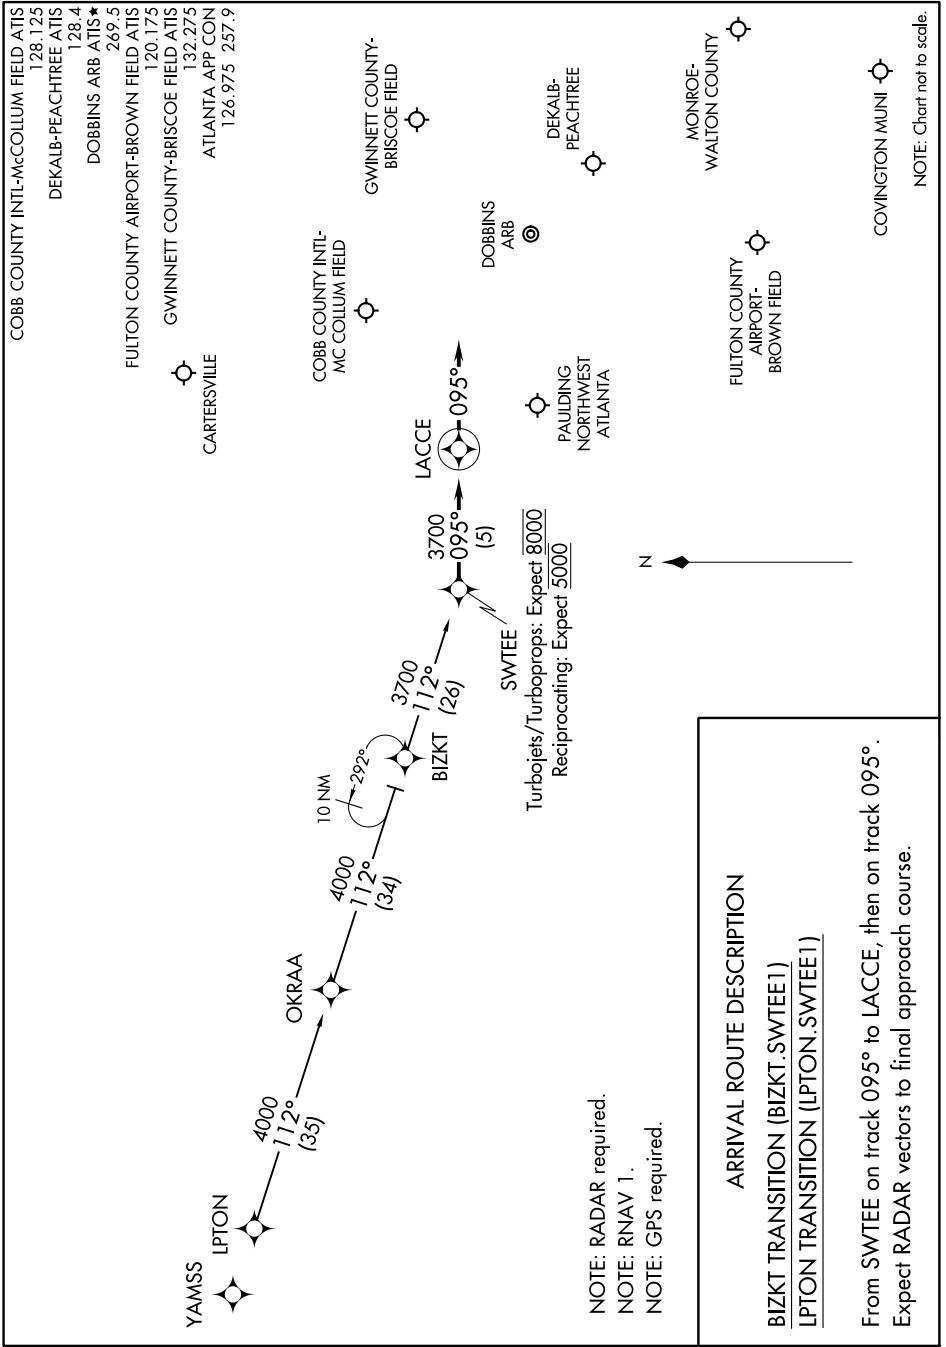

(SWTEE.SWTEE1) 16315

SWTEE ONE ARRIVAL (RNAV)

ST-469 (FAA)

ATLANTA, GEORGIA

SE-4, 21 JUN 2018 to 19 JUL 2018

SWTEE ONE ARRIVAL (RNAV)

(SWTEE.SWTEE1) 15SEP16

ATLANTA, GEORGIA

SE-4, 21 JUN 2018 to 19 JUL 2018