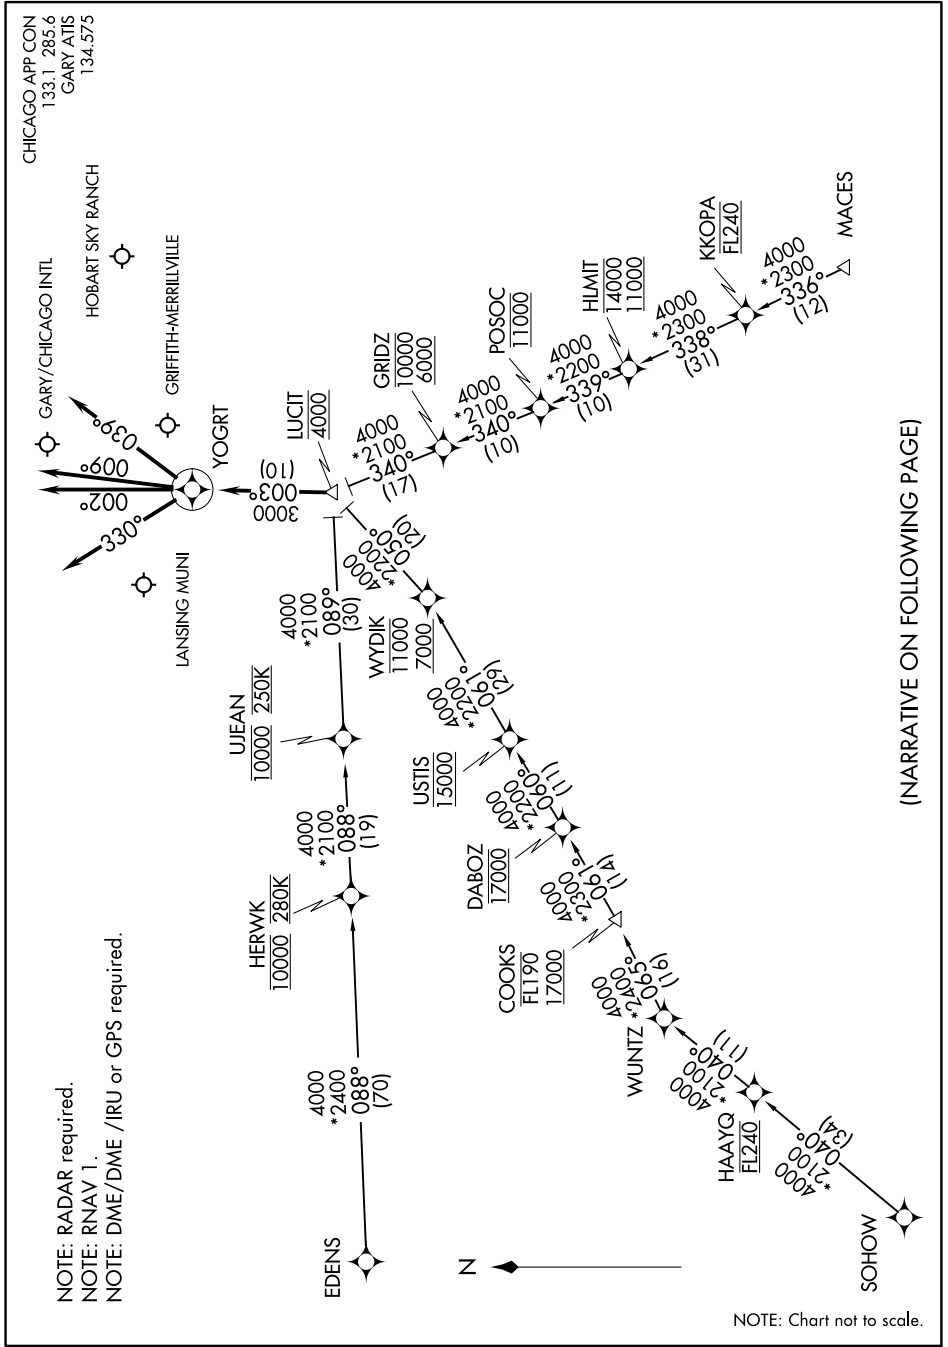

# LUCIT ONE ARRIVAL (RNAV)

GARY, INDIANA

EC-2, 21 JUN 2018 to 19 JUL 2018

(NARRATIVE ON FOLLOWING PAGE)

# LUCIT ONE ARRIVAL (RNAV)

GARY, INDIANA

EC-2, 21 JUN 2018 to 19 JUL 2018