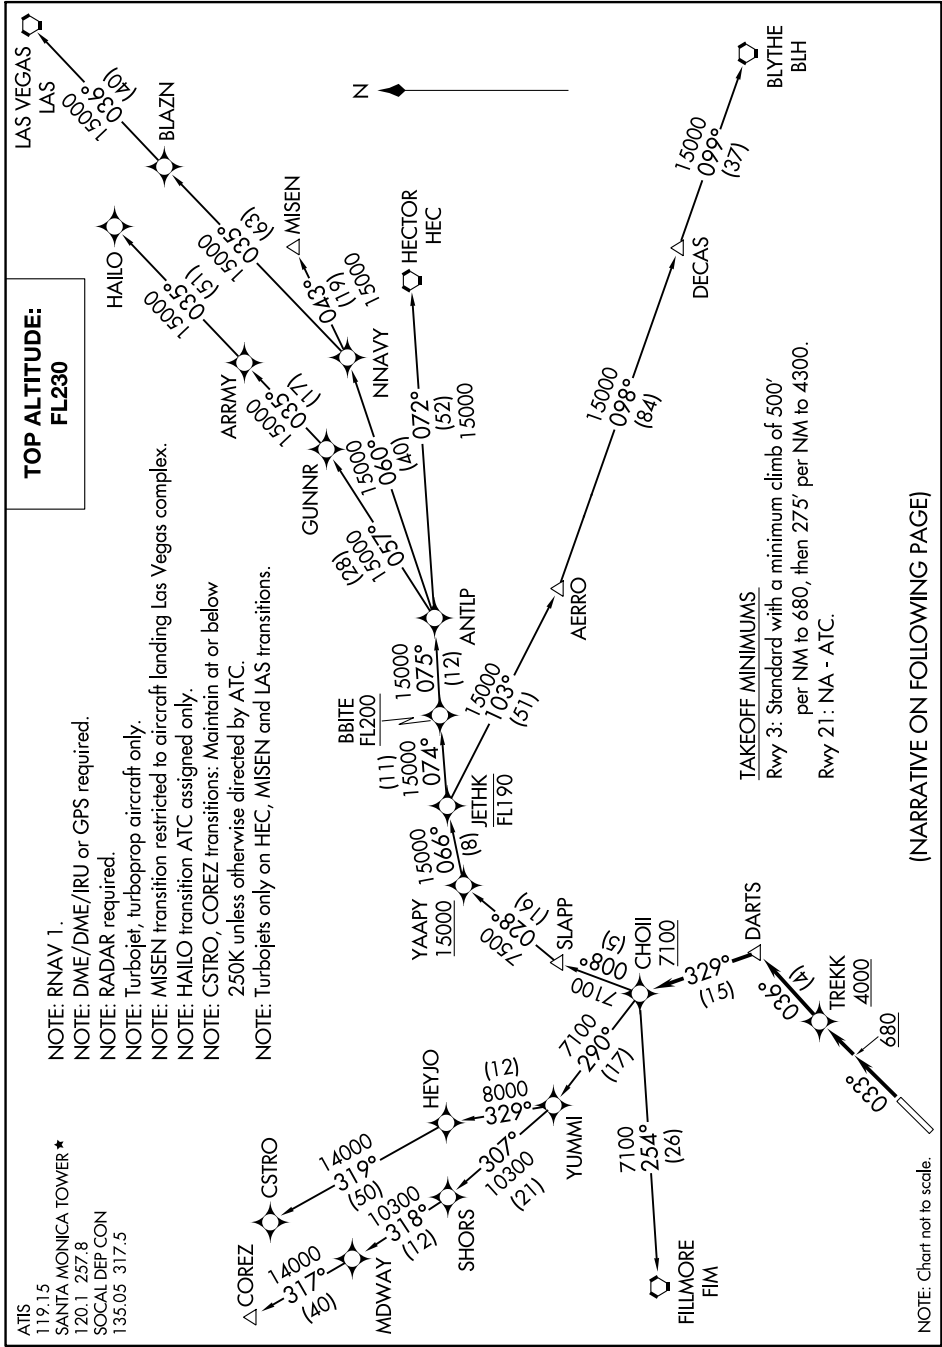

CHOII TWO DEPARTURE (RNAV)

AL-5023 (FAA)

SANTA MONICA MUNI (SMO)
SANTA MONICA, CALIFORNIA

SW-3, 21 JUN 2018 to 19 JUL 2018

(NARRATIVE ON FOLLOWING PAGE)

SW-3, 21 JUN 2018 to 19 JUL 2018

CHOII TWO DEPARTURE (RNAV)

SANTA MONICA, CALIFORNIA
SANTA MONICA MUNI (SMO)

NOTE: Chart not to scale.