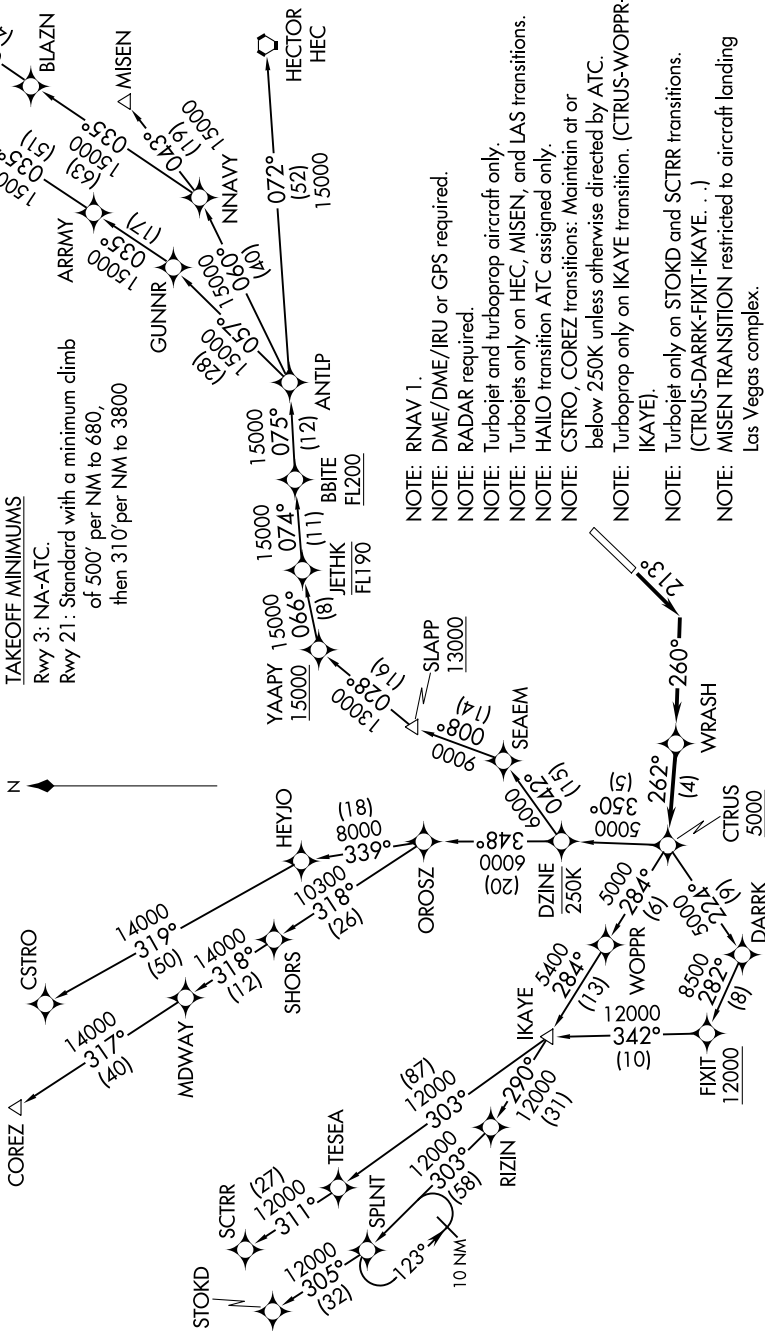

# CTRUS THREE DEPARTURE (RNAV)

AL-5023 (FAA)

SANTA MONICA MUNI (SMO)  
SANTA MONICA, CALIFORNIA

SW-3, 21 JUN 2018 to 19 JUL 2018

**TOP ALTITUDE:  
IKAYE TRANSITION: AS ASSIGNED BY ATC;  
ALL OTHER TRANSITIONS: FL230**

ATIS 119.15  
SANTA MONICA TOWER\* 120.1 257.8  
SOCAL DEP CON 125.2 323.275

(NARRATIVE ON FOLLOWING PAGE)

NOTE: Chart not to scale.

SW-3, 21 JUN 2018 to 19 JUL 2018

# CTRUS THREE DEPARTURE (RNAV)

SANTA MONICA, CALIFORNIA  
SANTA MONICA MUNI (SMO)